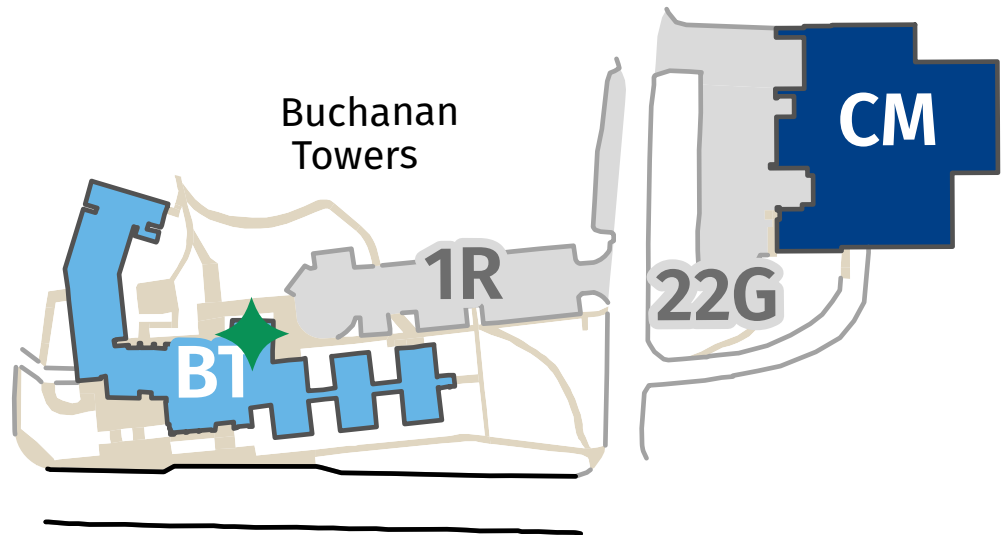

*Image Reference clockwise left to right:
Recycling Depot, Large Garbage Dumpster, Compost
Toter, Small Garbage Dumpster**

SOUTH CAMPUS WASTE DROPOFF AREAS

SOUTH CAMPUS

Building	Abv
Birnam Wood	BW
BW Building 1	BW-01
BW Building 2	BW-02
BW Building 3	BW-03
BW Building 4	BW-04
BW Building 5	BW-05
BW Building 6	BW-06
BW Building 7	BW-07
Birnam Wood Commons	BC
Fairhaven Commons (Dining)	FA
Fairhaven Complex	Fx
FX Stack 1	FX-01
FX Stack 2	FX-02
FX Stack 3	FX-03
FX Stack 4	FX-04
FX Stack 5	FX-05
FX Stack 6	FX-06
FX Stack 7	FX-07
FX Stack 8	FX-08
FX Stack 9	FX-09
FX Stack 10	FX-10
FX Stack 11	FX-11
FX Stack 12	FX-12

- Residence Hall / Dining Commons
- ◆ Garbage, Recycling, & Compost
- Garbage Only
- ▲ Recycling Only

Bill McDonald Pkwy.

Image Reference clockwise left to right:
Recycling Depot, Large Garbage Dumpster, Compost
Toter, Small Garbage Dumpster*

*Image Reference clockwise left to right:
Recycling Depot, Large Garbage Dumpster, Compost
Toter, Small Garbage Dumpster**