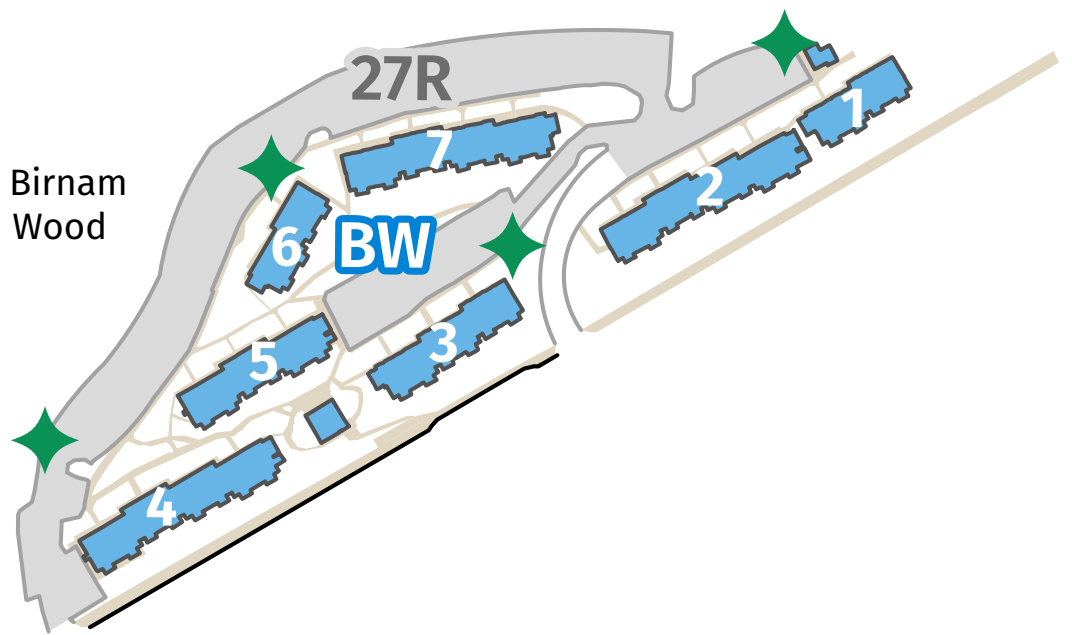

*Image Reference clockwise left to right:
Recycling Depot, Large Garbage Dumpster, Compost
Toter, Small Garbage Dumpster**

SOUTH CAMPUS WASTE DROPOFF AREAS

SOUTH CAMPUS

Building	Abv
Birnam Wood	BW
BW Building 1	BW-01
BW Building 2	BW-02
BW Building 3	BW-03
BW Building 4	BW-04
BW Building 5	BW-05
BW Building 6	BW-06
BW Building 7	BW-07
Birnam Wood Commons	BC
Fairhaven Commons (Dining)	FA
Fairhaven Complex	Fx
FX Stack 1	FX-01
FX Stack 2	FX-02
FX Stack 3	FX-03
FX Stack 4	FX-04
FX Stack 5	FX-05
FX Stack 6	FX-06
FX Stack 7	FX-07
FX Stack 8	FX-08
FX Stack 9	FX-09
FX Stack 10	FX-10
FX Stack 11	FX-11
FX Stack 12	FX-12

- Residence Hall / Dining Commons
- ◆ Garbage, Recycling, & Compost
- Garbage Only
- ▲ Recycling Only

Bill McDonald Pkwy.

Image Reference clockwise left to right:
Recycling Depot, Large Garbage Dumpster, Compost
Toter, Small Garbage Dumpster*

RIDGEWAY WASTE DROPOFF AREAS

- Residence Hall / Dining Commons
- ◆ Garbage, Recycling, & Compost
- Garbage Only
- ▲ Recycling Only

RIDGEWAY COMPLEX

Building	Abv
Alma Clark Glass Hall (Residence)	CG
Ridgeway Commons (Dining)	RC
Ridgeway Complex	Rx
Alpha	RA
Beta	RB
Delta	RD
Gamma	RG
Kappa	RK
Omega	RO
Sigma	RS

*Image Reference clockwise left to right:
Recycling Depot, Large Garbage Dumpster, Compost
Toter, Small Garbage Dumpster**