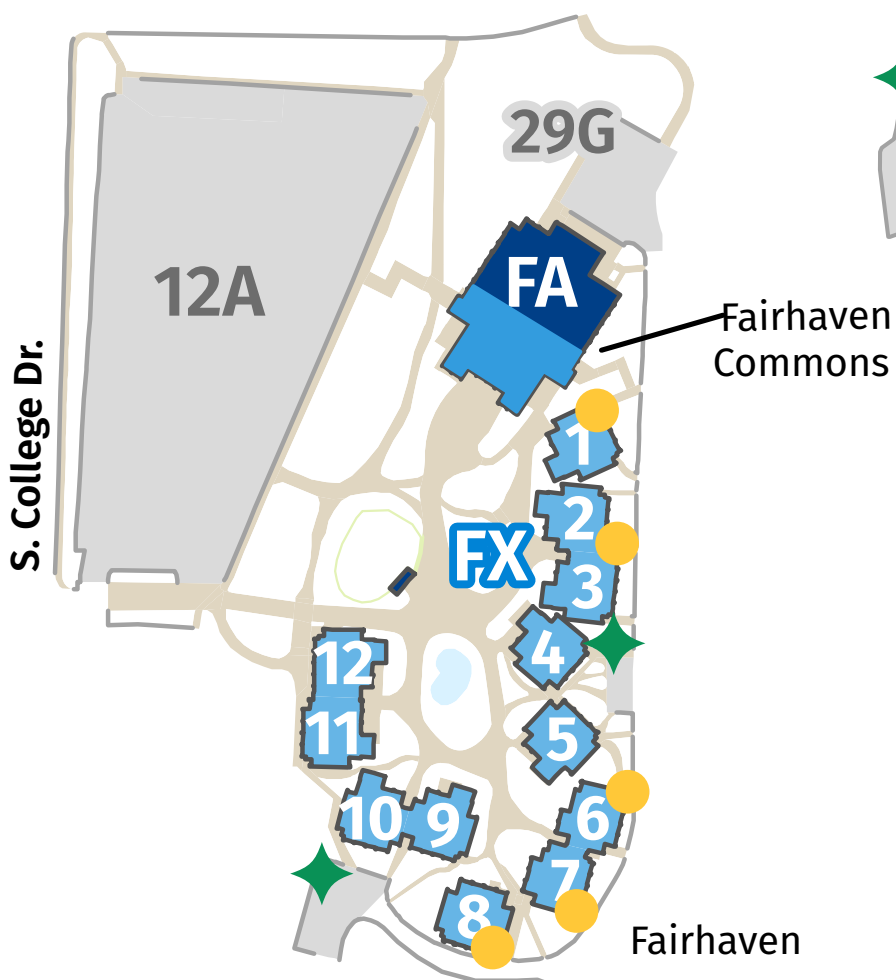

*Image Reference clockwise left to right:
Recycling Depot, Large Garbage Dumpster, Compost
Toter, Small Garbage Dumpster**

SOUTH CAMPUS WASTE DROPOFF AREAS

SOUTH CAMPUS

Building	Abv
Birnam Wood	BW
BW Building 1	BW-01
BW Building 2	BW-02
BW Building 3	BW-03
BW Building 4	BW-04
BW Building 5	BW-05
BW Building 6	BW-06
BW Building 7	BW-07
Birnam Wood Commons	BC
Fairhaven Commons (Dining)	FA
Fairhaven Complex	Fx
FX Stack 1	FX-01
FX Stack 2	FX-02
FX Stack 3	FX-03
FX Stack 4	FX-04
FX Stack 5	FX-05
FX Stack 6	FX-06
FX Stack 7	FX-07
FX Stack 8	FX-08
FX Stack 9	FX-09
FX Stack 10	FX-10
FX Stack 11	FX-11
FX Stack 12	FX-12

- Residence Hall / Dining Commons
- ◆ Garbage, Recycling, & Compost
- Garbage Only
- ▲ Recycling Only

Bill McDonald Pkwy.

Image Reference clockwise left to right:
Recycling Depot, Large Garbage Dumpster, Compost
Toter, Small Garbage Dumpster*

RIDGEWAY WASTE DROPOFF AREAS

- Residence Hall / Dining Commons
- ◆ Garbage, Recycling, & Compost
- Garbage Only
- ▲ Recycling Only

RIDGEWAY COMPLEX

Building	Abv
Alma Clark Glass Hall (Residence)	CG
Ridgeway Commons (Dining)	RC
Ridgeway Complex	Rx
Alpha	RA
Beta	RB
Delta	RD
Gamma	RG
Kappa	RK
Omega	RO
Sigma	RS

*Image Reference clockwise left to right:
Recycling Depot, Large Garbage Dumpster, Compost
Toter, Small Garbage Dumpster**