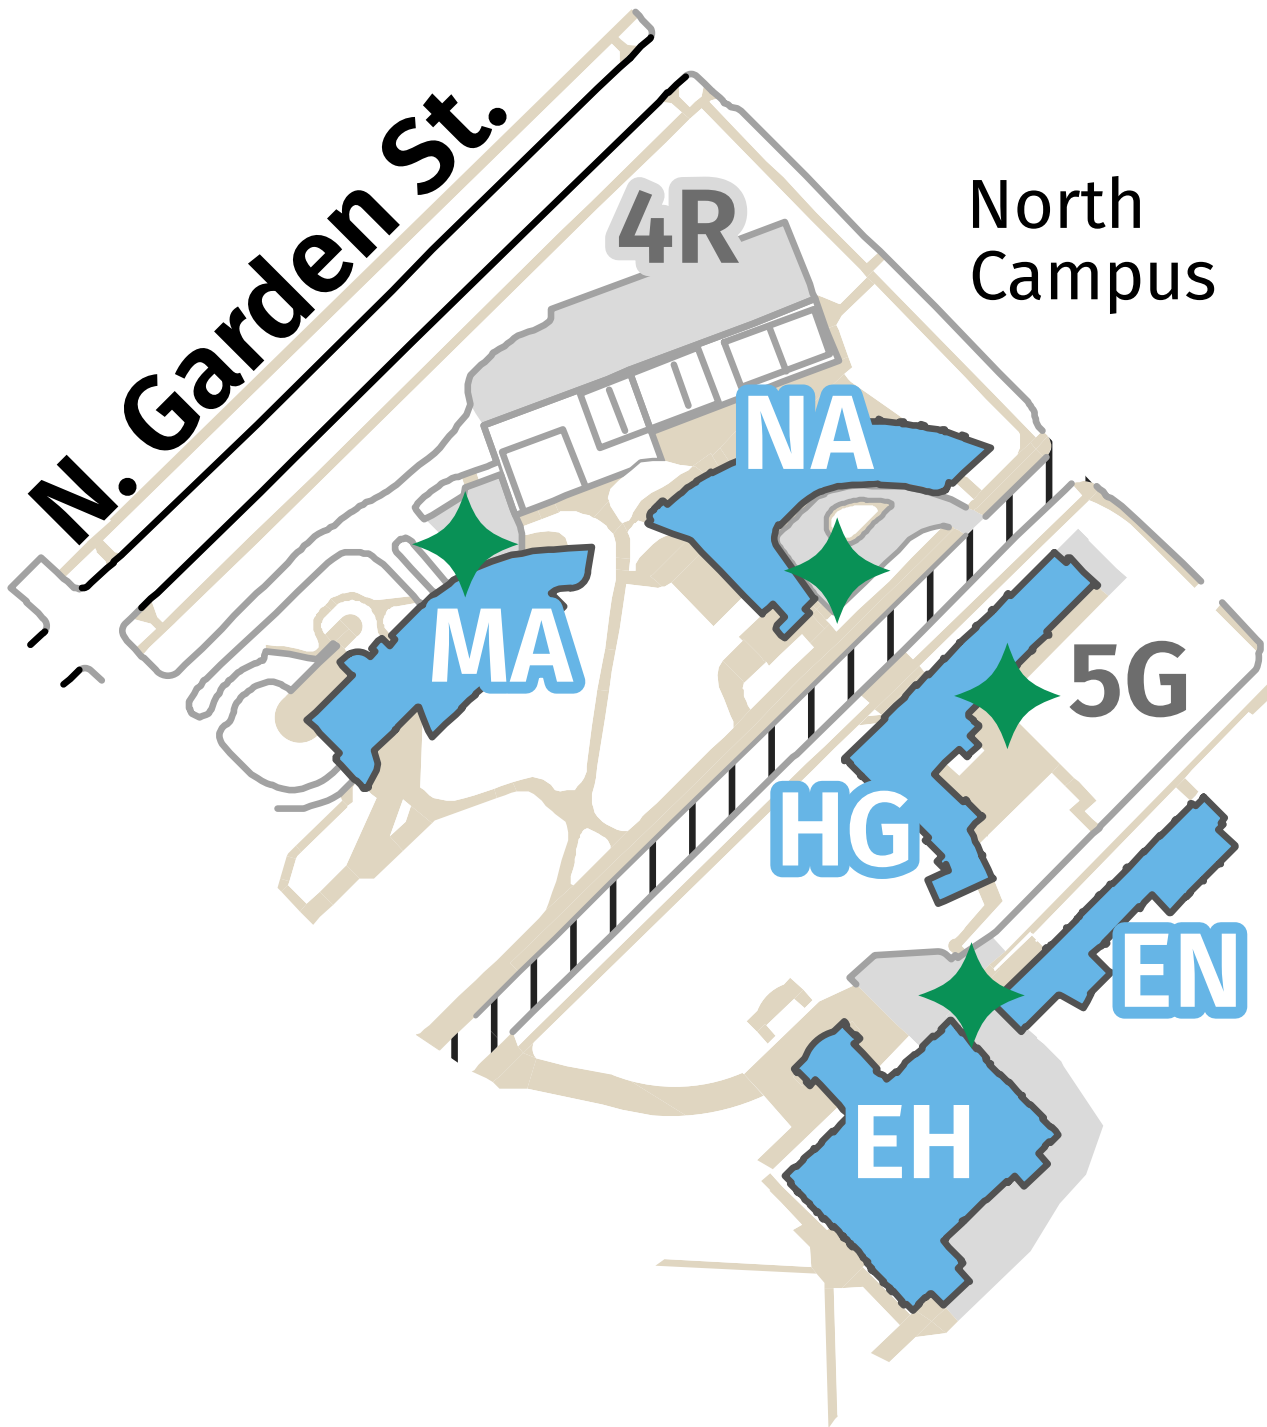

NORTH CAMPUS WASTE DROPOFF AREAS

- Residence Hall / Dining Commons
- ◆ Garbage, Recycling, & Compost
- Garbage Only
- ▲ Recycling Only

NORTH CAMPUS

Building	Abv
Edens Hall	EH
Edens North	EN
Higginson Hall	HG
Mathes Hall	MA
Nash Hall	NA
Viking Commons (Dining)	VC

*Image Reference clockwise left to right:
Recycling Depot, Large Garbage Dumpster, Compost
Toter, Small Garbage Dumpster**

SOUTH CAMPUS WASTE DROPOFF AREAS

SOUTH CAMPUS

Building	Abv
Birnam Wood	BW
BW Building 1	BW-01
BW Building 2	BW-02
BW Building 3	BW-03
BW Building 4	BW-04
BW Building 5	BW-05
BW Building 6	BW-06
BW Building 7	BW-07
Birnam Wood Commons	BC
Fairhaven Commons (Dining)	FA
Fairhaven Complex	Fx
FX Stack 1	FX-01
FX Stack 2	FX-02
FX Stack 3	FX-03
FX Stack 4	FX-04
FX Stack 5	FX-05
FX Stack 6	FX-06
FX Stack 7	FX-07
FX Stack 8	FX-08
FX Stack 9	FX-09
FX Stack 10	FX-10
FX Stack 11	FX-11
FX Stack 12	FX-12

- Residence Hall / Dining Commons
- ◆ Garbage, Recycling, & Compost
- Garbage Only
- ▲ Recycling Only

Bill McDonald Pkwy.

Image Reference clockwise left to right:
Recycling Depot, Large Garbage Dumpster, Compost
Toter, Small Garbage Dumpster*

*Image Reference clockwise left to right:
Recycling Depot, Large Garbage Dumpster, Compost
Toter, Small Garbage Dumpster**