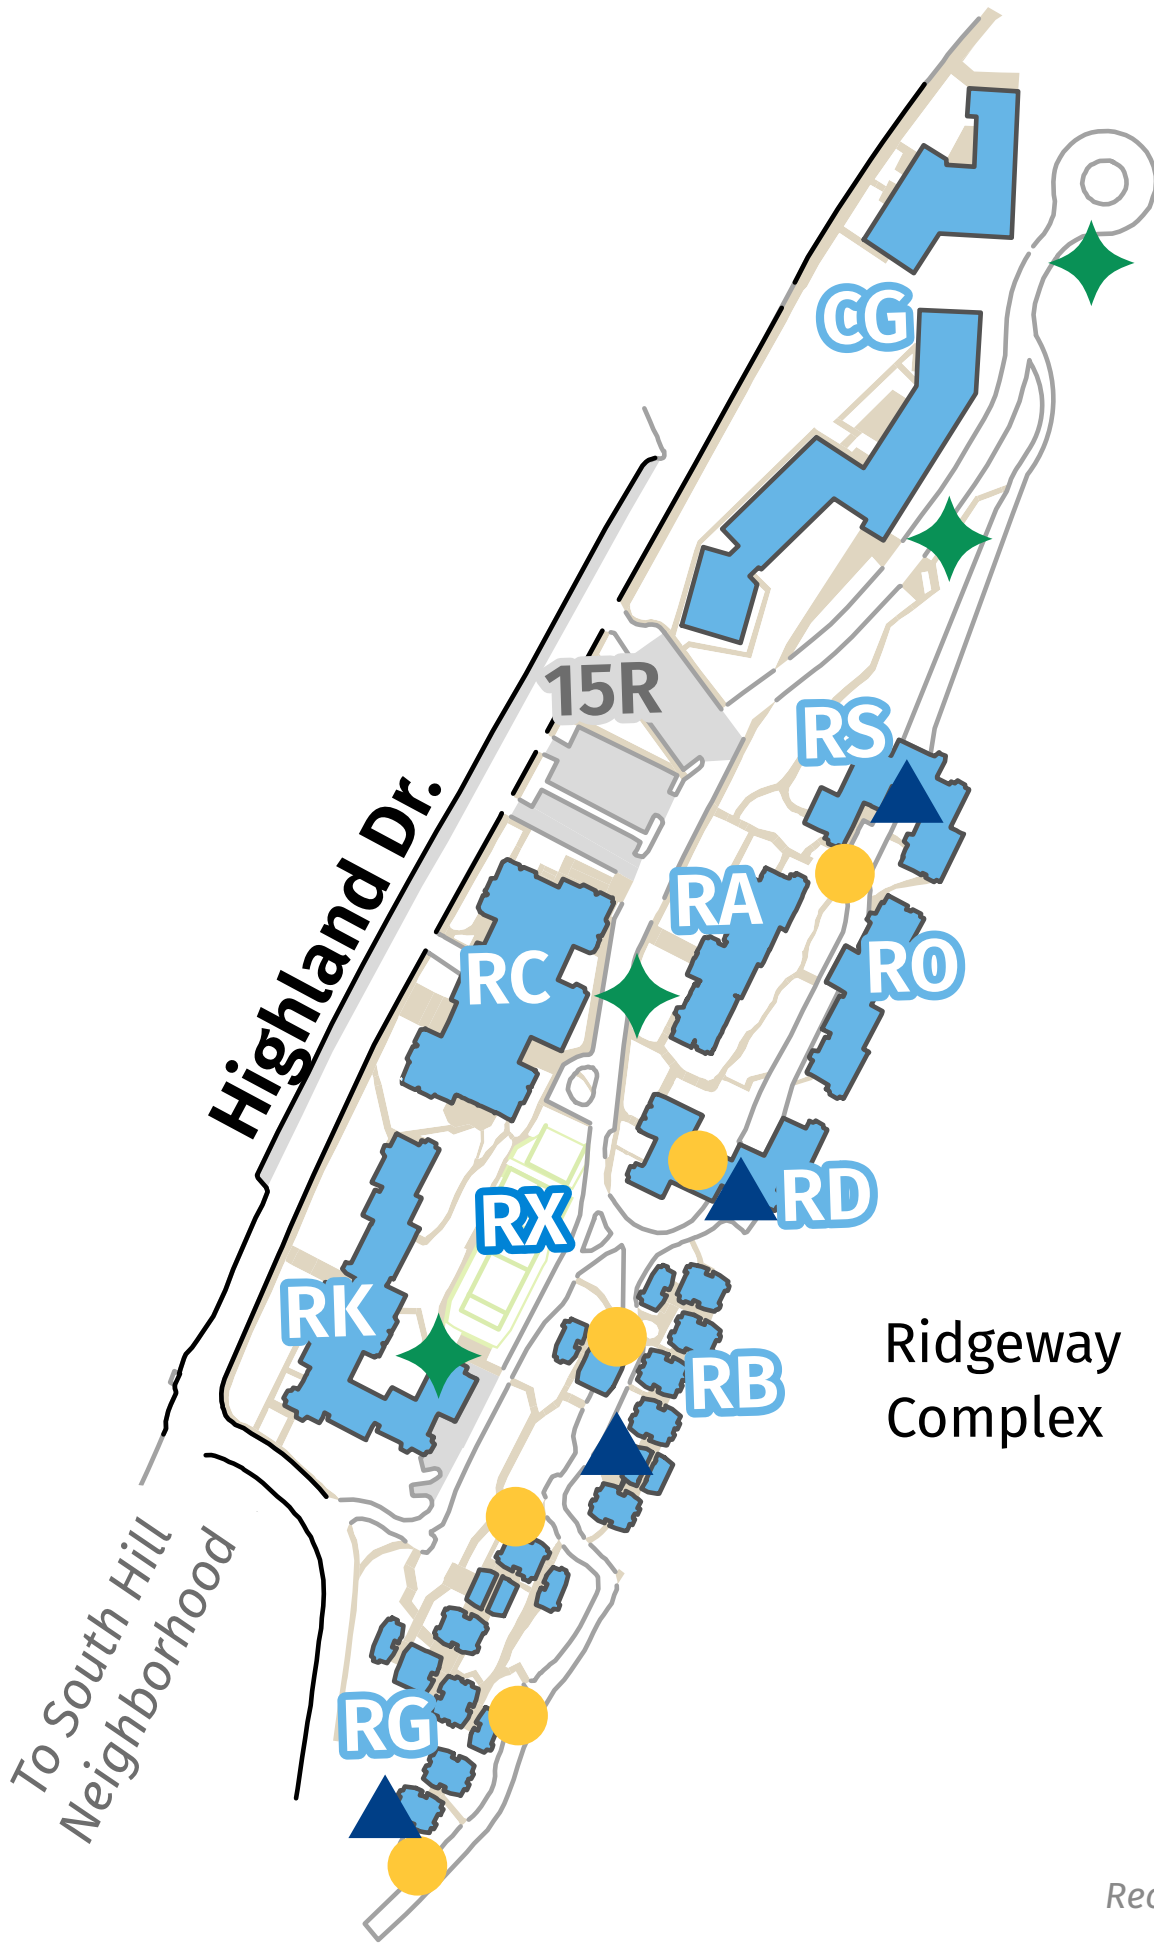

*Image Reference clockwise left to right:
Recycling Depot, Large Garbage Dumpster, Compost
Toter, Small Garbage Dumpster**

SOUTH CAMPUS WASTE DROPOFF AREAS

SOUTH CAMPUS

Building	Abv
Birnam Wood	BW
BW Building 1	BW-01
BW Building 2	BW-02
BW Building 3	BW-03
BW Building 4	BW-04
BW Building 5	BW-05
BW Building 6	BW-06
BW Building 7	BW-07
Birnam Wood Commons	BC
Fairhaven Commons (Dining)	FA
Fairhaven Complex	Fx
FX Stack 1	FX-01
FX Stack 2	FX-02
FX Stack 3	FX-03
FX Stack 4	FX-04
FX Stack 5	FX-05
FX Stack 6	FX-06
FX Stack 7	FX-07
FX Stack 8	FX-08
FX Stack 9	FX-09
FX Stack 10	FX-10
FX Stack 11	FX-11
FX Stack 12	FX-12

- Residence Hall / Dining Commons
- ◆ Garbage, Recycling, & Compost
- Garbage Only
- ▲ Recycling Only

Bill McDonald Pkwy.

Image Reference clockwise left to right:
Recycling Depot, Large Garbage Dumpster, Compost
Toter, Small Garbage Dumpster*

RIDGEWAY WASTE DROPOFF AREAS

- Residence Hall / Dining Commons
- ◆ Garbage, Recycling, & Compost
- Garbage Only
- ▲ Recycling Only

RIDGEWAY COMPLEX

Building	Abv
Alma Clark Glass Hall (Residence)	CG
Ridgeway Commons (Dining)	RC
Ridgeway Complex	Rx
Alpha	RA
Beta	RB
Delta	RD
Gamma	RG
Kappa	RK
Omega	RO
Sigma	RS

*Image Reference clockwise left to right:
Recycling Depot, Large Garbage Dumpster, Compost
Toter, Small Garbage Dumpster**