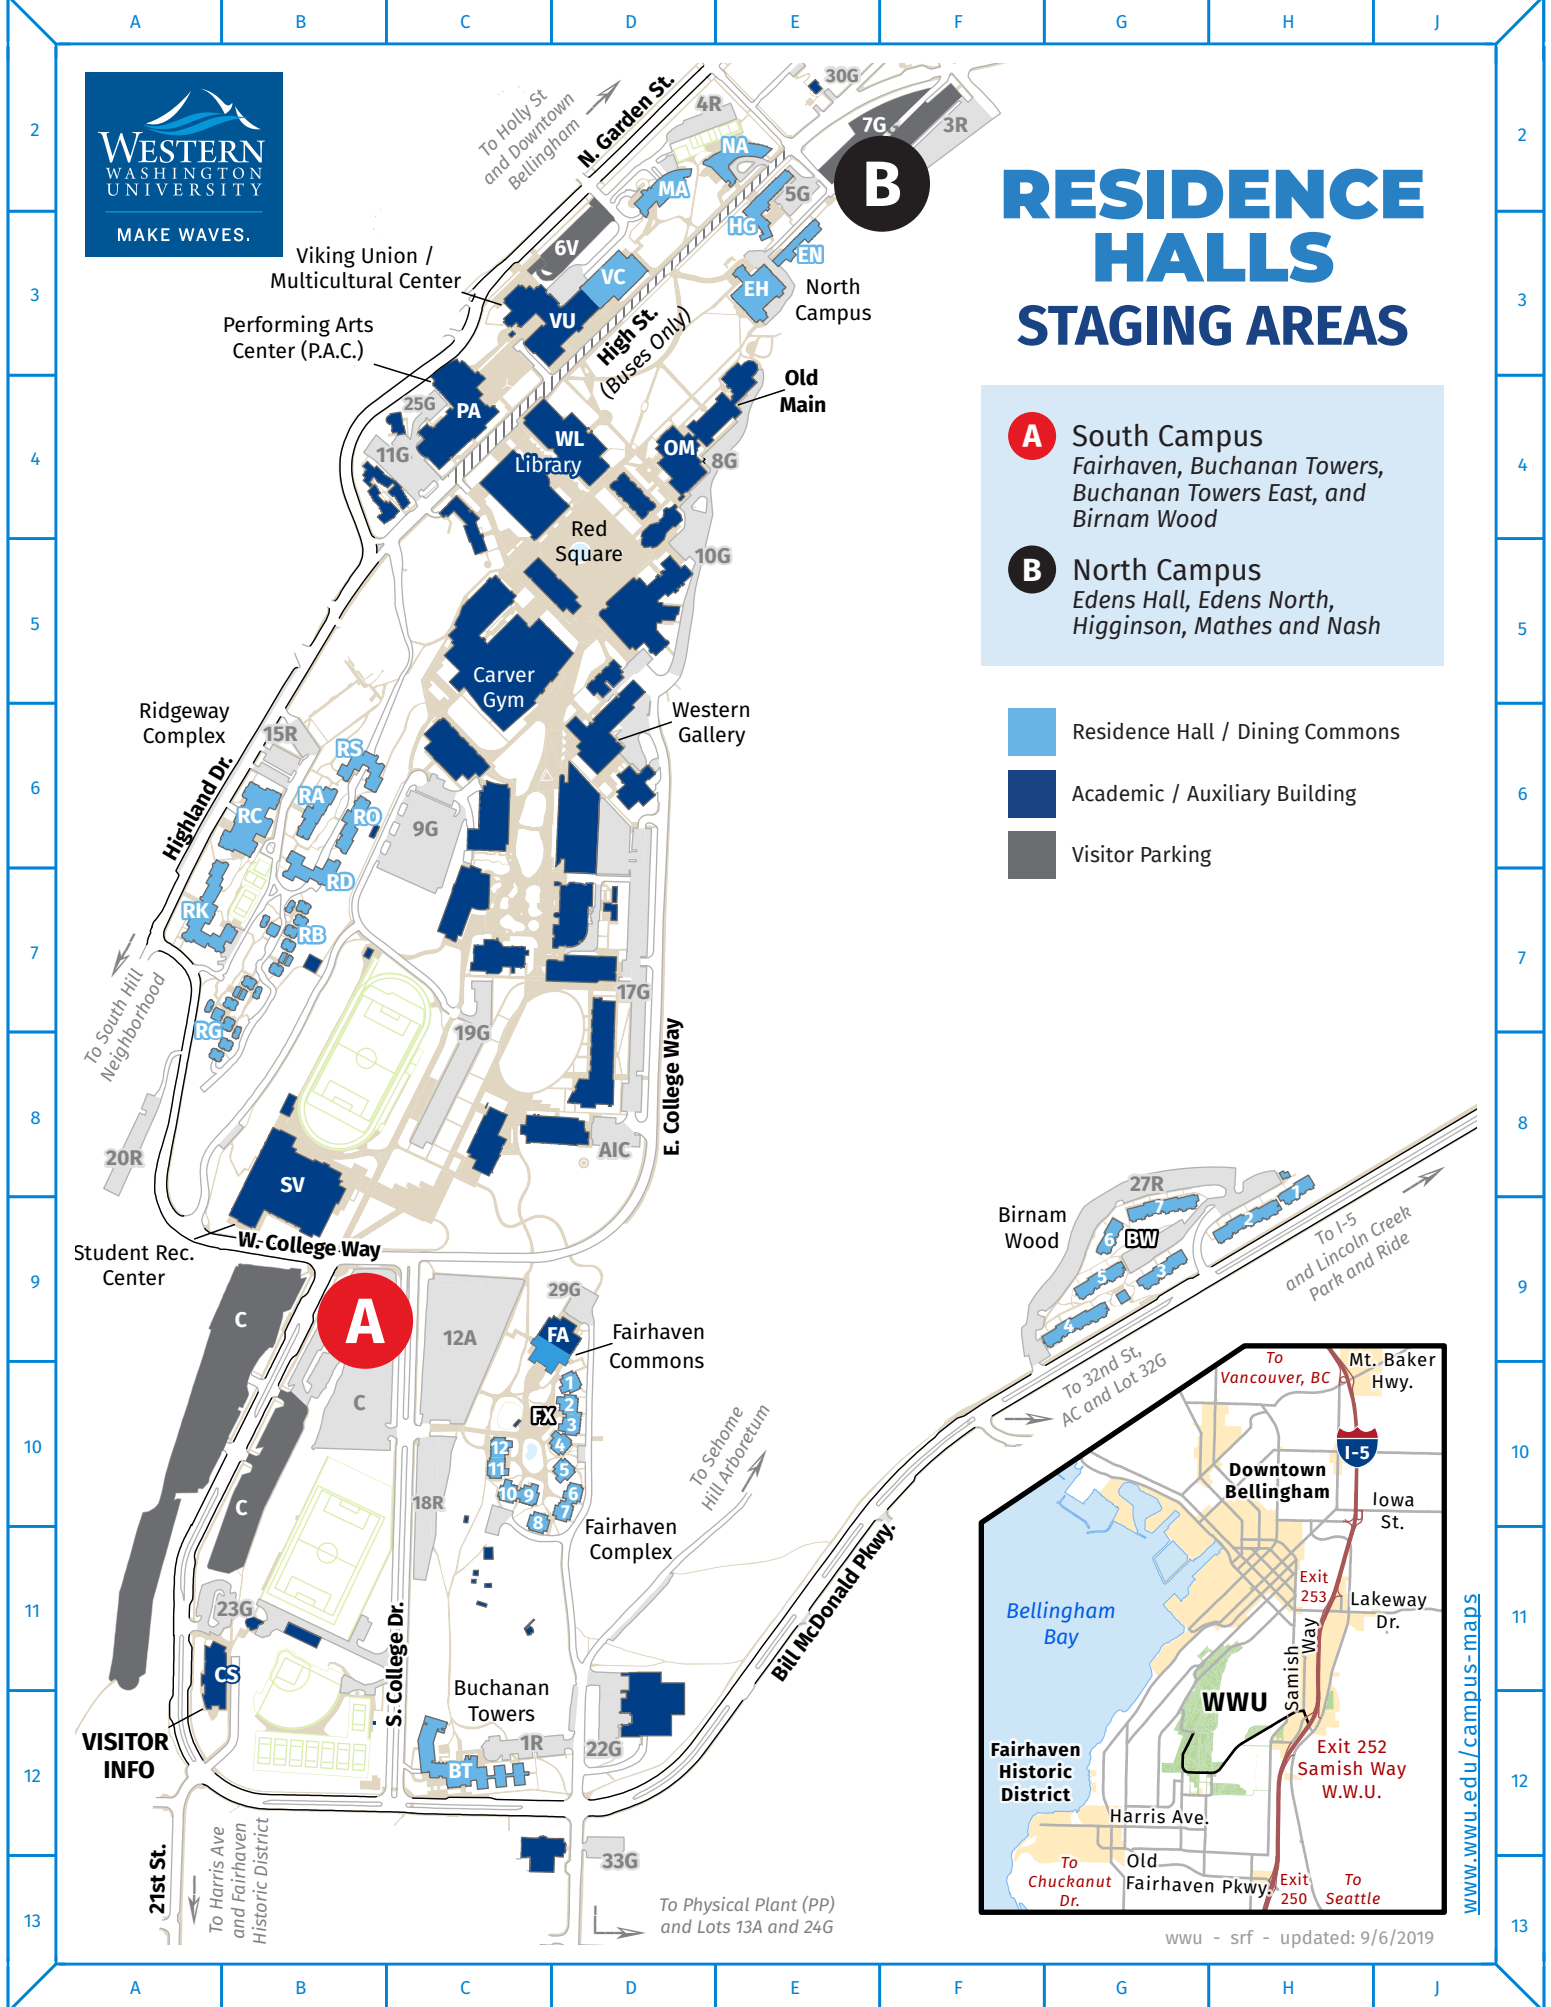

# RESIDENCE HALLS STAGING AREAS

- A** South Campus  
Fairhaven, Buchanan Towers, Buchanan Towers East, and Birnam Wood
- B** North Campus  
Edens Hall, Edens North, Higginson, Mathes and Nash

- Residence Hall / Dining Commons
- Academic / Auxiliary Building
- Visitor Parking

Viking Union / Multicultural Center  
 Performing Arts Center (P.A.C.)  
 North Campus  
 Old Main  
 Red Square  
 Carver Gym  
 Western Gallery  
 Ridgeway Complex  
 Student Rec. Center  
 Fairhaven Commons  
 Fairhaven Complex  
 Buchanan Towers  
 Visitor INFO

To Holly St and Downtown Bellingham  
 N. Garden St.  
 High St. (Buses Only)  
 Highland Dr.  
 To South Hill Neighborhood  
 To Sehome Hill Arboretum  
 To Physical Plant (PP) and Lots 13A and 24G  
 To I-5 and Lincoln Creek Park and Ride  
 To Vancouver, BC  
 To Mt. Baker Hwy.  
 To Chuckanut Dr.  
 To Old Fairhaven Pkwy.  
 To Seattle

21st St.  
 S. College Dr.  
 W. College Way  
 E. College Way  
 Bill McDonald Pkwy.  
 I-5

20R, 25G, 11G, 15R, 19G, 17G, 9G, 12A, 18R, 23G, 29G, 1R, 22G, 33G, 4R, 6V, 7G, 3R, 5G, 8G, 10G, 17G, 19G, 27R, 29G, 30G, 3R, 4R, 5G, 6V, 7G, 8G, 9G, 10G, 11G, 12A, 13A, 14A, 15R, 16R, 17G, 18R, 19G, 20R, 21G, 22G, 23G, 24G, 25G, 26G, 27R, 28R, 29G, 30G, 31G, 32G, 33G, 34G, 35G, 36G, 37G, 38G, 39G, 40G, 41G, 42G, 43G, 44G, 45G, 46G, 47G, 48G, 49G, 50G, 51G, 52G, 53G, 54G, 55G, 56G, 57G, 58G, 59G, 60G, 61G, 62G, 63G, 64G, 65G, 66G, 67G, 68G, 69G, 70G, 71G, 72G, 73G, 74G, 75G, 76G, 77G, 78G, 79G, 80G, 81G, 82G, 83G, 84G, 85G, 86G, 87G, 88G, 89G, 90G, 91G, 92G, 93G, 94G, 95G, 96G, 97G, 98G, 99G, 100G