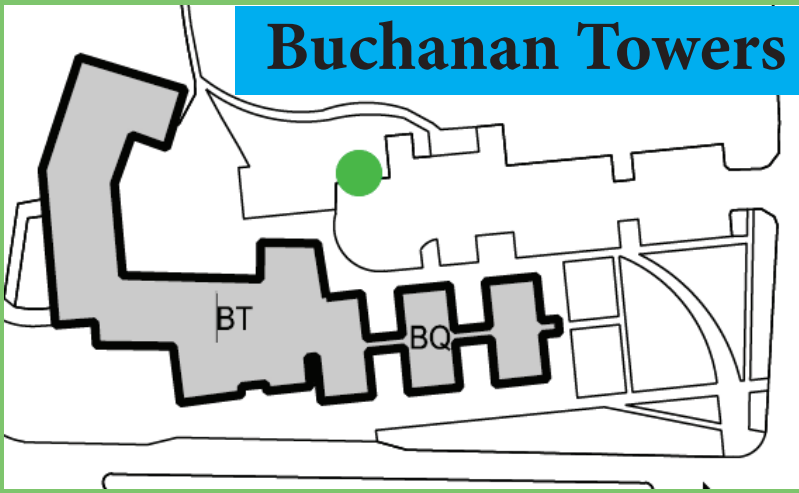

# Compost Bin Locations

## Buchanan Towers

## The Ridge

**If you live in Alma Clark Glass  
put your compost in the green  
“FoodPlus” (compost) dumpsters!**