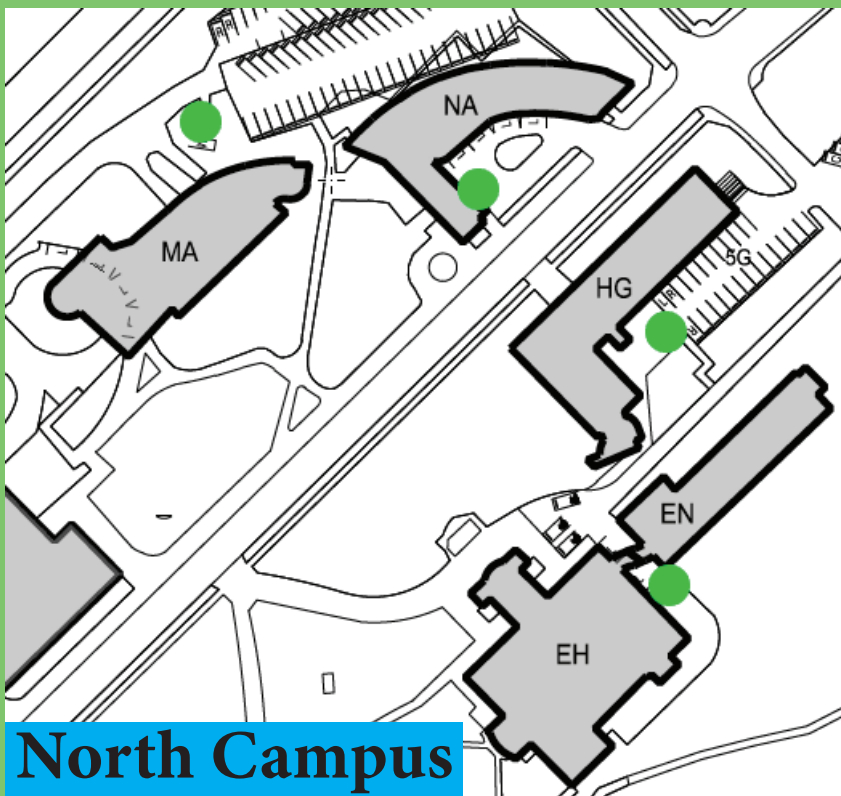

# Compost Bin Locations

## Key:

● = FoodPlus (compost) *toter* locations

■ = FoodPlus (compost) *dumpster* locations

Put your compost in the green "FoodPlus" (compost) toters!

## Buchanan Towers

## The Ridge

**If you live in Alma Clark Glass  
put your compost in the green  
“FoodPlus” (compost) dumpsters!**