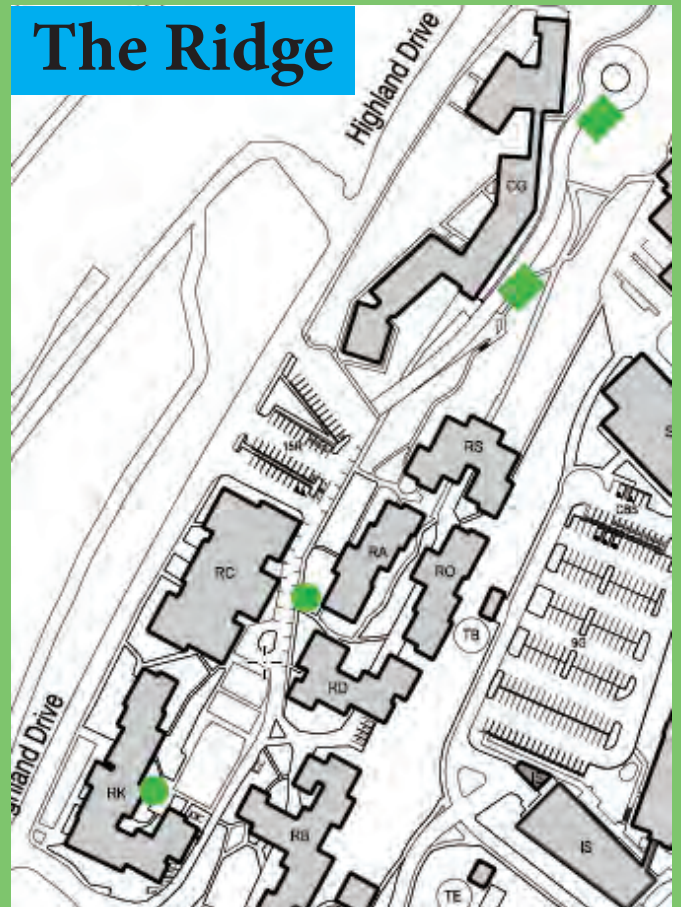

# Compost Bin Locations

## Key:

● = FoodPlus (compost) *toter* locations

■ = FoodPlus (compost) *dumpster* locations

Put your compost in the green "FoodPlus" (compost) toters!

## Buchanan Towers

## The Ridge

**If you live in Alma Clark Glass  
put your compost in the green  
“FoodPlus” (compost) dumpsters!**