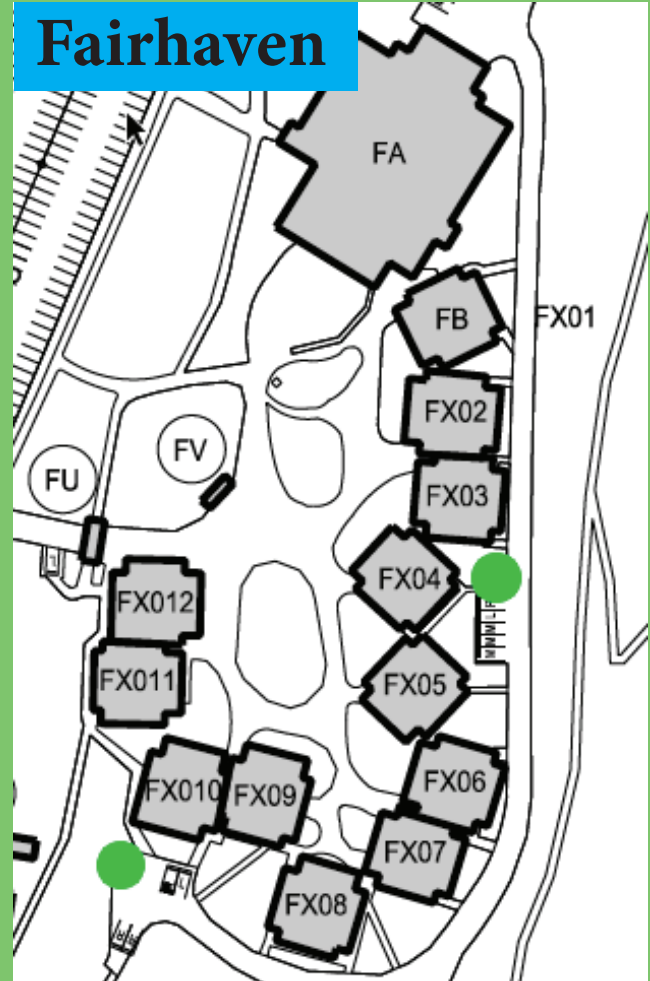

# Compost Bin Locations

## Key:

● = FoodPlus (compost) *toter* locations

■ = FoodPlus (compost) *dumpster* locations

Put your compost in the green "FoodPlus" (compost) toters!

## Buchanan Towers

## The Ridge

**If you live in Alma Clark Glass  
put your compost in the green  
“FoodPlus” (compost) dumpsters!**