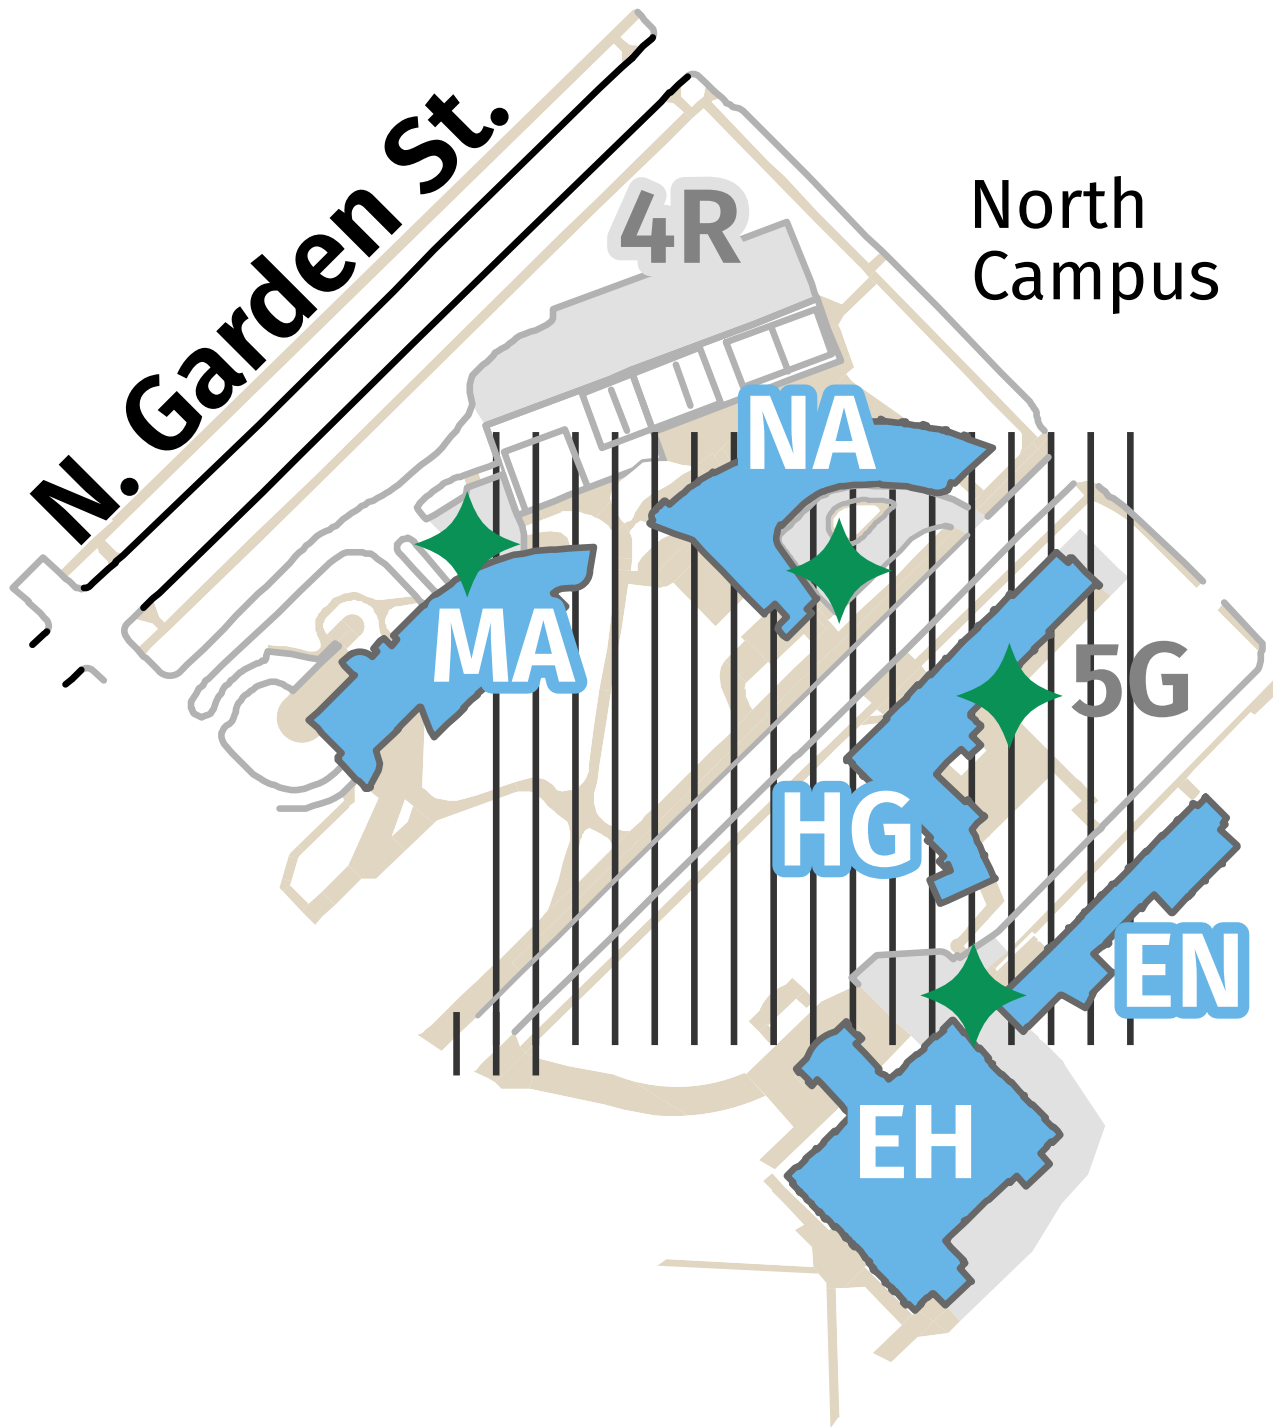

# NORTH CAMPUS WASTE DROPOFF AREAS

- Residence Hall / Dining Commons
- ◆ Garbage, Recycling, & Compost
- Garbage Only
- ▲ Recycling Only

## NORTH CAMPUS

Building	Abv
Edens Hall	EH
Edens North	EN
Higginson Hall	HG
Mathes Hall	MA
Nash Hall	NA
Viking Commons (Dining)	VC

Recycling Depot

Compost Toter

Small Garbage Dumpster

Large Garbage Dumpster

# SOUTH CAMPUS WASTE DROPOFF AREAS

- Residence Hall / Dining Commons
- ◆ Garbage, Recycling, & Compost
- Garbage Only
- ▲ Recycling Only

Bill McDonald Pkwy.

Recycling Depot

Compost Toter

Small Garbage Dumpster

Large Garbage Dumpster