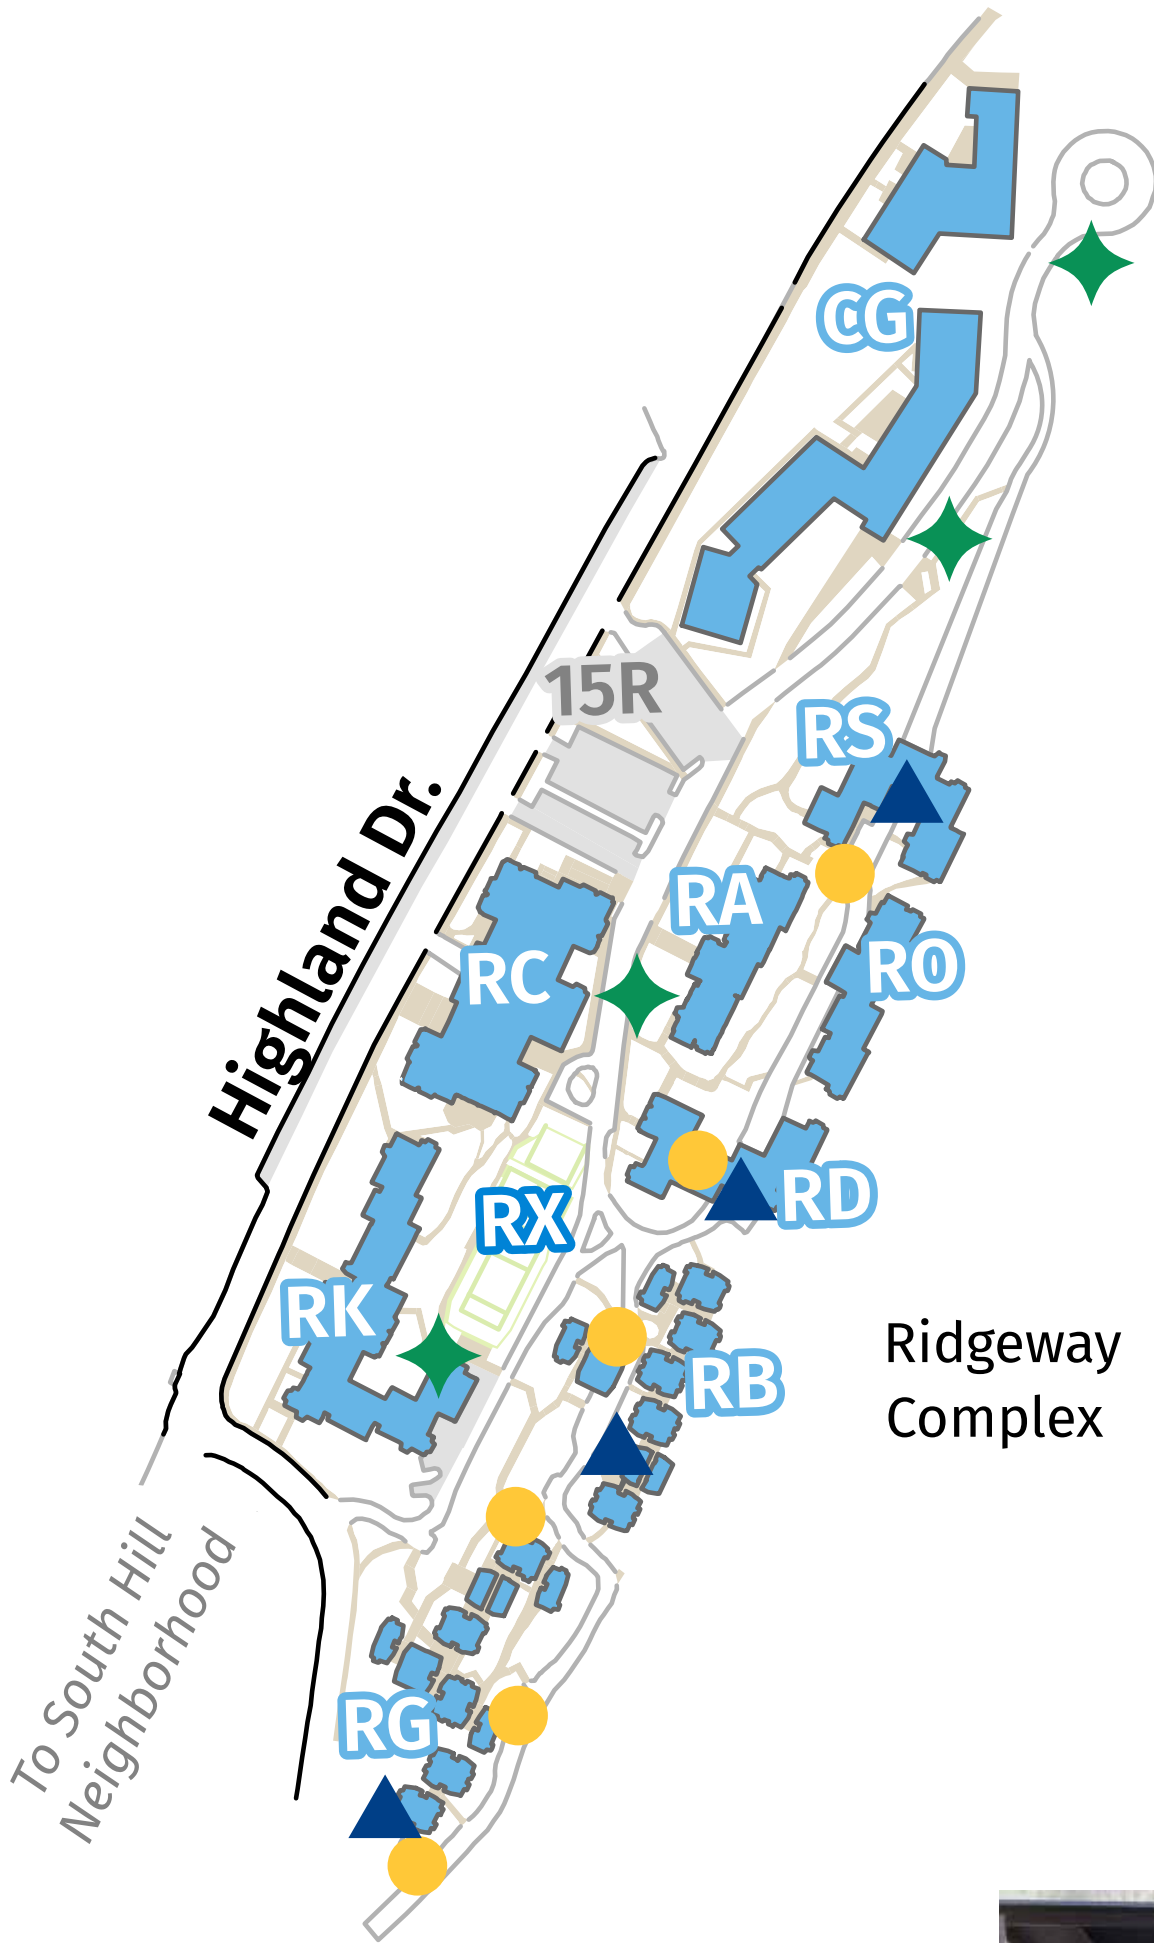

# SOUTH CAMPUS WASTE DROPOFF AREAS

## SOUTH CAMPUS

Building	Abv
Birnam Wood	BW
BW Building 1	BW-01
BW Building 2	BW-02
BW Building 3	BW-03
BW Building 4	BW-04
BW Building 5	BW-05
BW Building 6	BW-06
BW Building 7	BW-07
Birnam Wood Commons	BC
Fairhaven Commons (Dining)	FA
Fairhaven Complex	Fx
FX Stack 1	FX-01
FX Stack 2	FX-02
FX Stack 3	FX-03
FX Stack 4	FX-04
FX Stack 5	FX-05
FX Stack 6	FX-06
FX Stack 7	FX-07
FX Stack 8	FX-08
FX Stack 9	FX-09
FX Stack 10	FX-10
FX Stack 11	FX-11
FX Stack 12	FX-12

- Residence Hall / Dining Commons
- ◆ Garbage, Recycling, & Compost
- Garbage Only
- ▲ Recycling Only

Bill McDonald Pkwy.

Recycling Depot

Compost Toter

Small Garbage Dumpster

Large Garbage Dumpster

# RIDGEWAY WASTE DROPOFF AREAS

-  Residence Hall / Dining Commons
-  Garbage, Recycling, & Compost
-  Garbage Only
-  Recycling Only