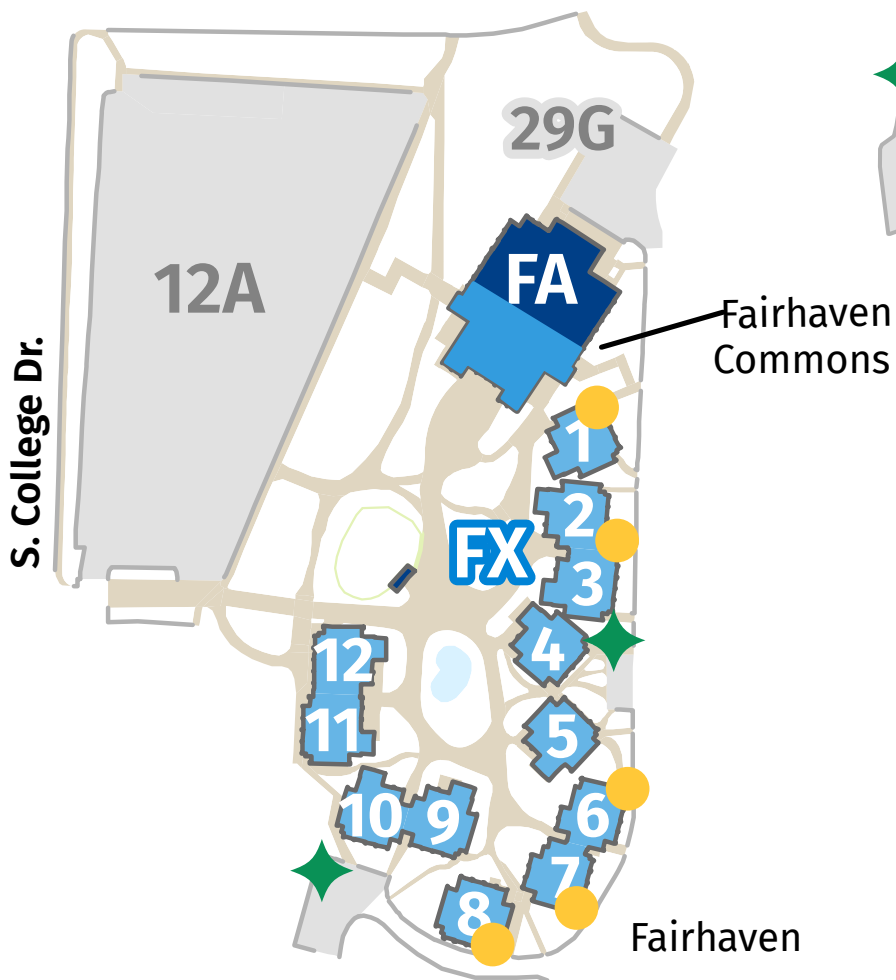

Recycling Depot