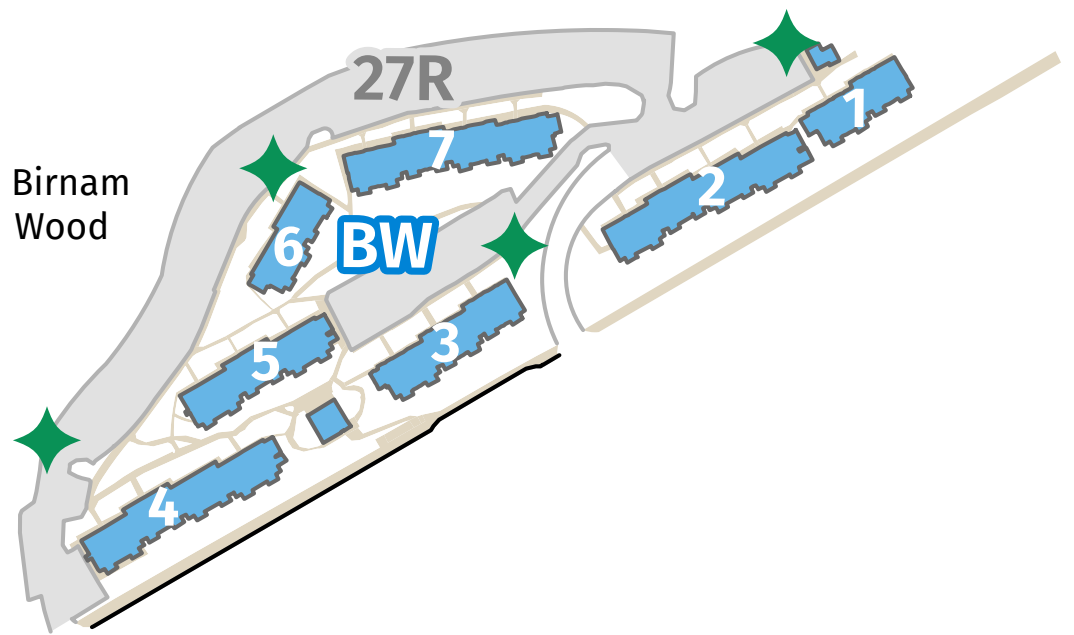

Recycling Depot