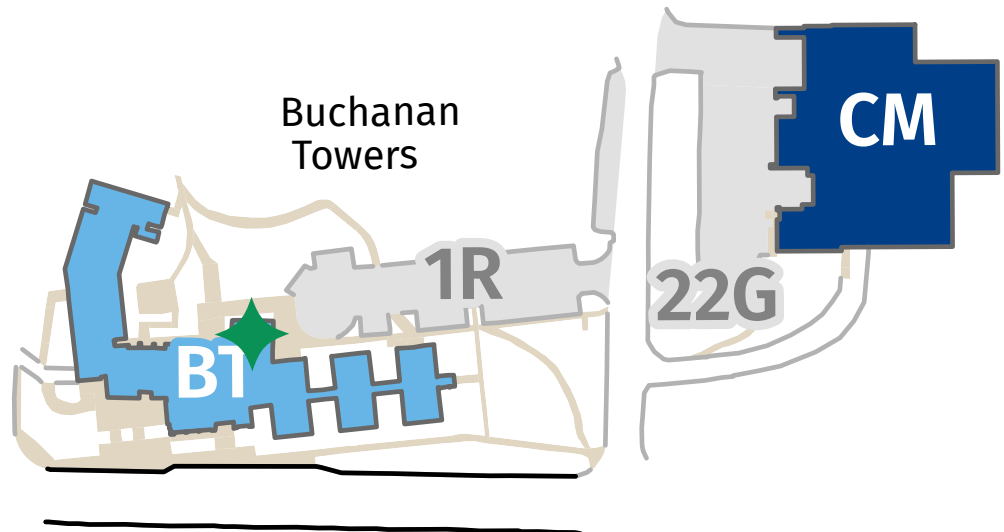

SOUTH CAMPUS WASTE DROPOFF AREAS

SOUTH CAMPUS

Building	Abv
Birnam Wood	BW
BW Building 1	BW-01
BW Building 2	BW-02
BW Building 3	BW-03
BW Building 4	BW-04
BW Building 5	BW-05
BW Building 6	BW-06
BW Building 7	BW-07
Birnam Wood Commons	BC
Fairhaven Commons (Dining)	FA
Fairhaven Complex	Fx
FX Stack 1	FX-01
FX Stack 2	FX-02
FX Stack 3	FX-03
FX Stack 4	FX-04
FX Stack 5	FX-05
FX Stack 6	FX-06
FX Stack 7	FX-07
FX Stack 8	FX-08
FX Stack 9	FX-09
FX Stack 10	FX-10
FX Stack 11	FX-11
FX Stack 12	FX-12

- Residence Hall / Dining Commons
- Garbage, Recycling, & Compost
- Garbage Only
- ▲ Recycling Only

Bill McDonald Pkwy.