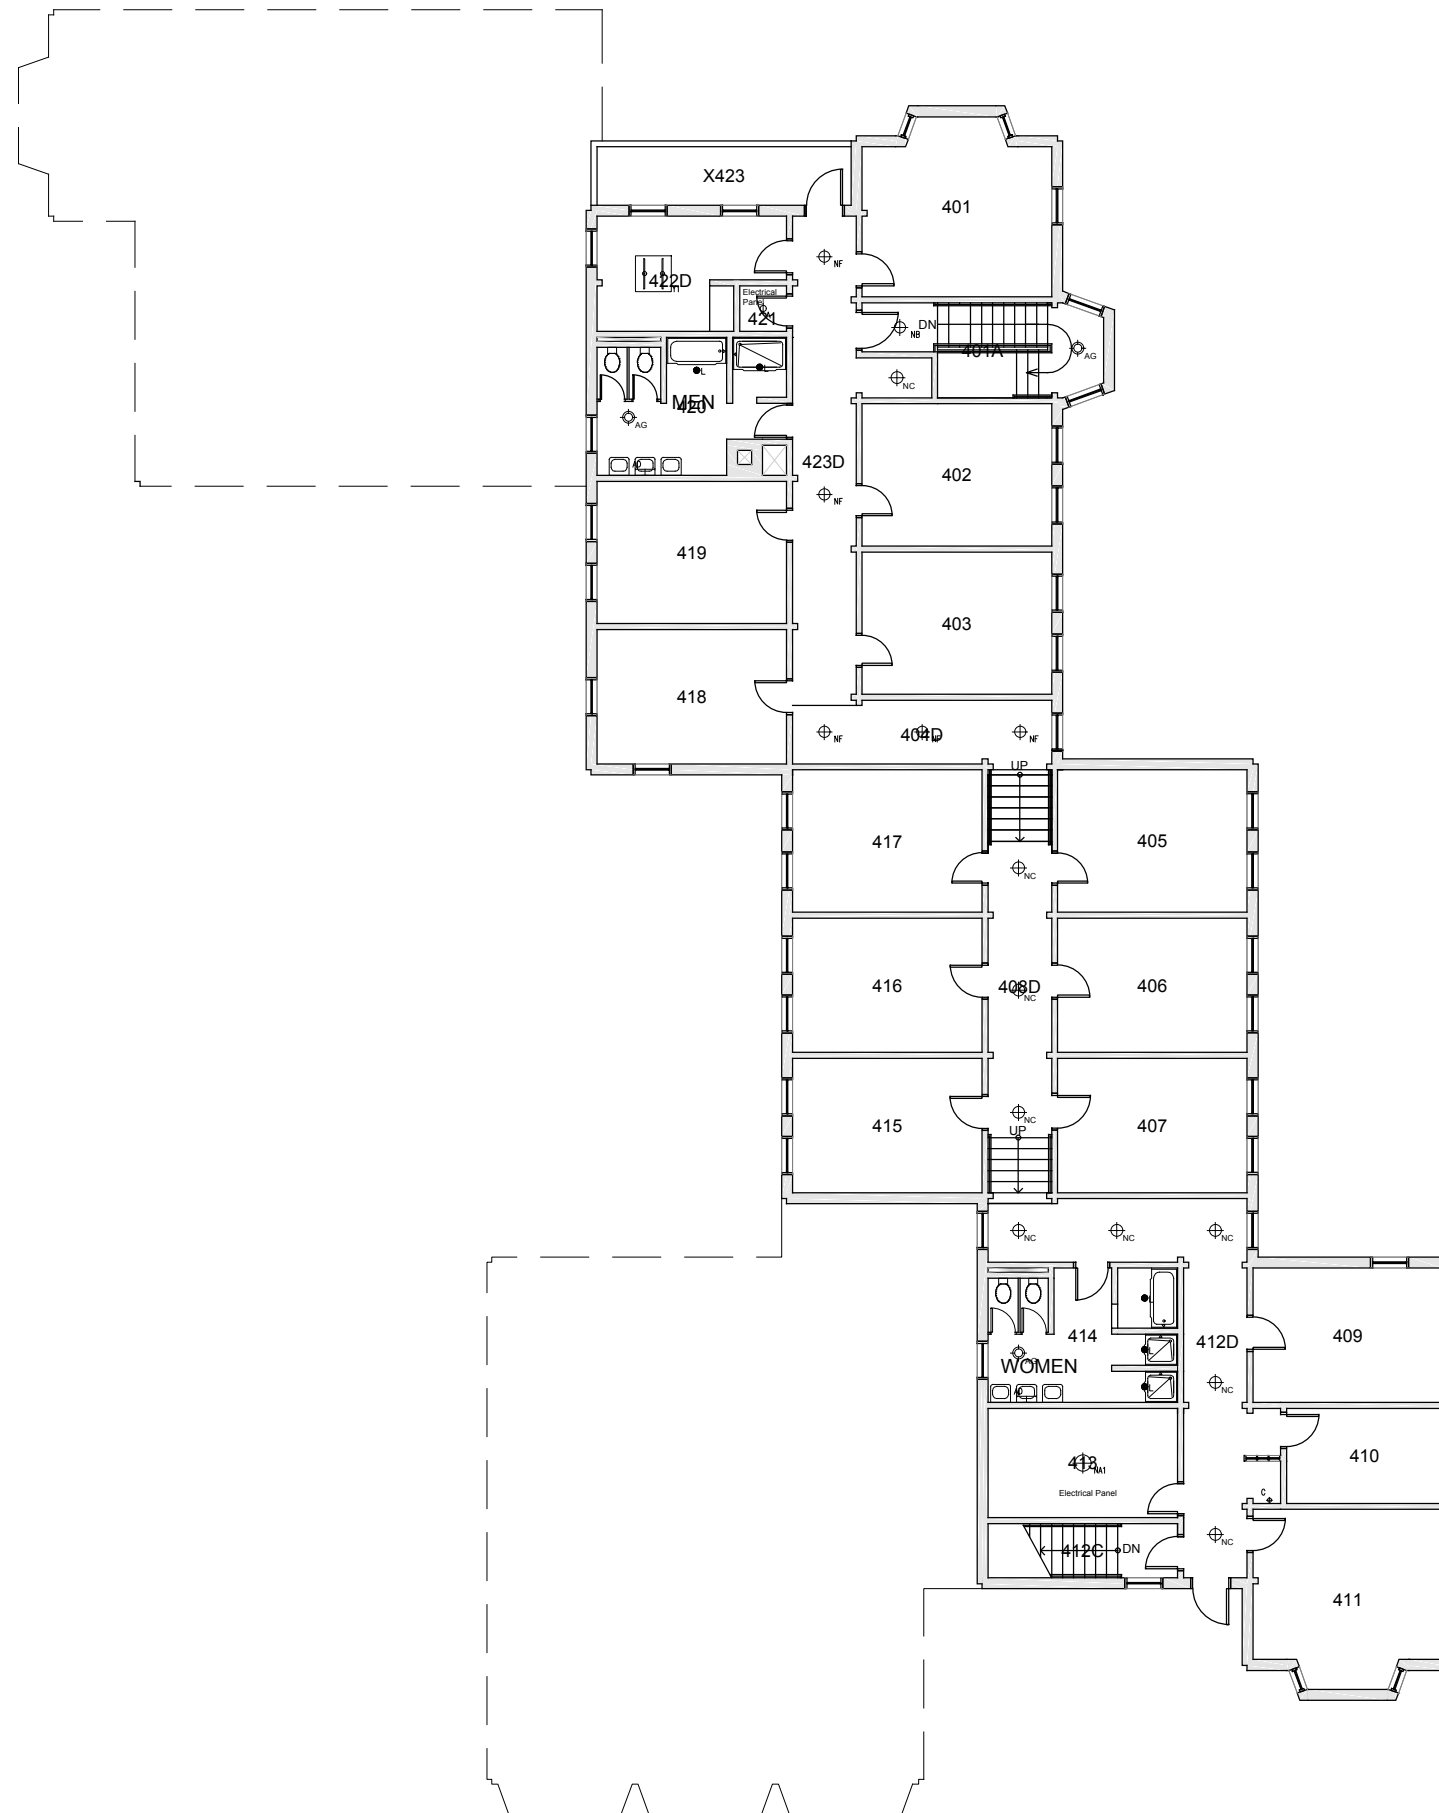

RIDGEWAY DELTA
FLOOR 1

Last Drawing Revision: 02/27/2017

Last Sync With AIM: 02/09/2017

Building	RD
Floor #	01

BASE FLOOR PLAN

Western Washington University (WWU) makes these documents available on an "as is" basis. All warranties and representations of any kind with regard to said documents are disclaimed, including the implied warranties of merchantability and fitness for a particular use. WWU does not warrant the documents against deficiencies of any kind.

Last Drawing Revision: 02/27/2017

RIDGEWAY DELTA
FLOOR 2

Last Sync With AIM: 02/15/2017

Building	RD
Floor #	02

BASE FLOOR PLAN

Western Washington University (WWU) makes these documents available on an "as is" basis. All warranties and representations of any kind with regard to said documents are disclaimed, including the implied warranties of merchantability and fitness for a particular use. WWU does not warrant the documents against deficiencies of any kind.

TRUE NORTH

RIDGEWAY DELTA
FLOOR 3

Last Drawing Revision: 02/27/2017

Last Sync With AIM: 02/09/2017

Building	RD
Floor #	03

BASE FLOOR PLAN

Western Washington University (WWU) makes these documents available on an "as is" basis. All warranties and representations of any kind with regard to said documents are disclaimed, including the implied warranties of merchantability and fitness for a particular use. WWU does not warrant the documents against deficiencies of any kind.

TRUE NORTH

RIDGEWAY DELTA
FLOOR 4

Last Drawing Revision: 02/27/2017

Last Sync With AIM: 02/09/2017

Building
RD
Floor #
04