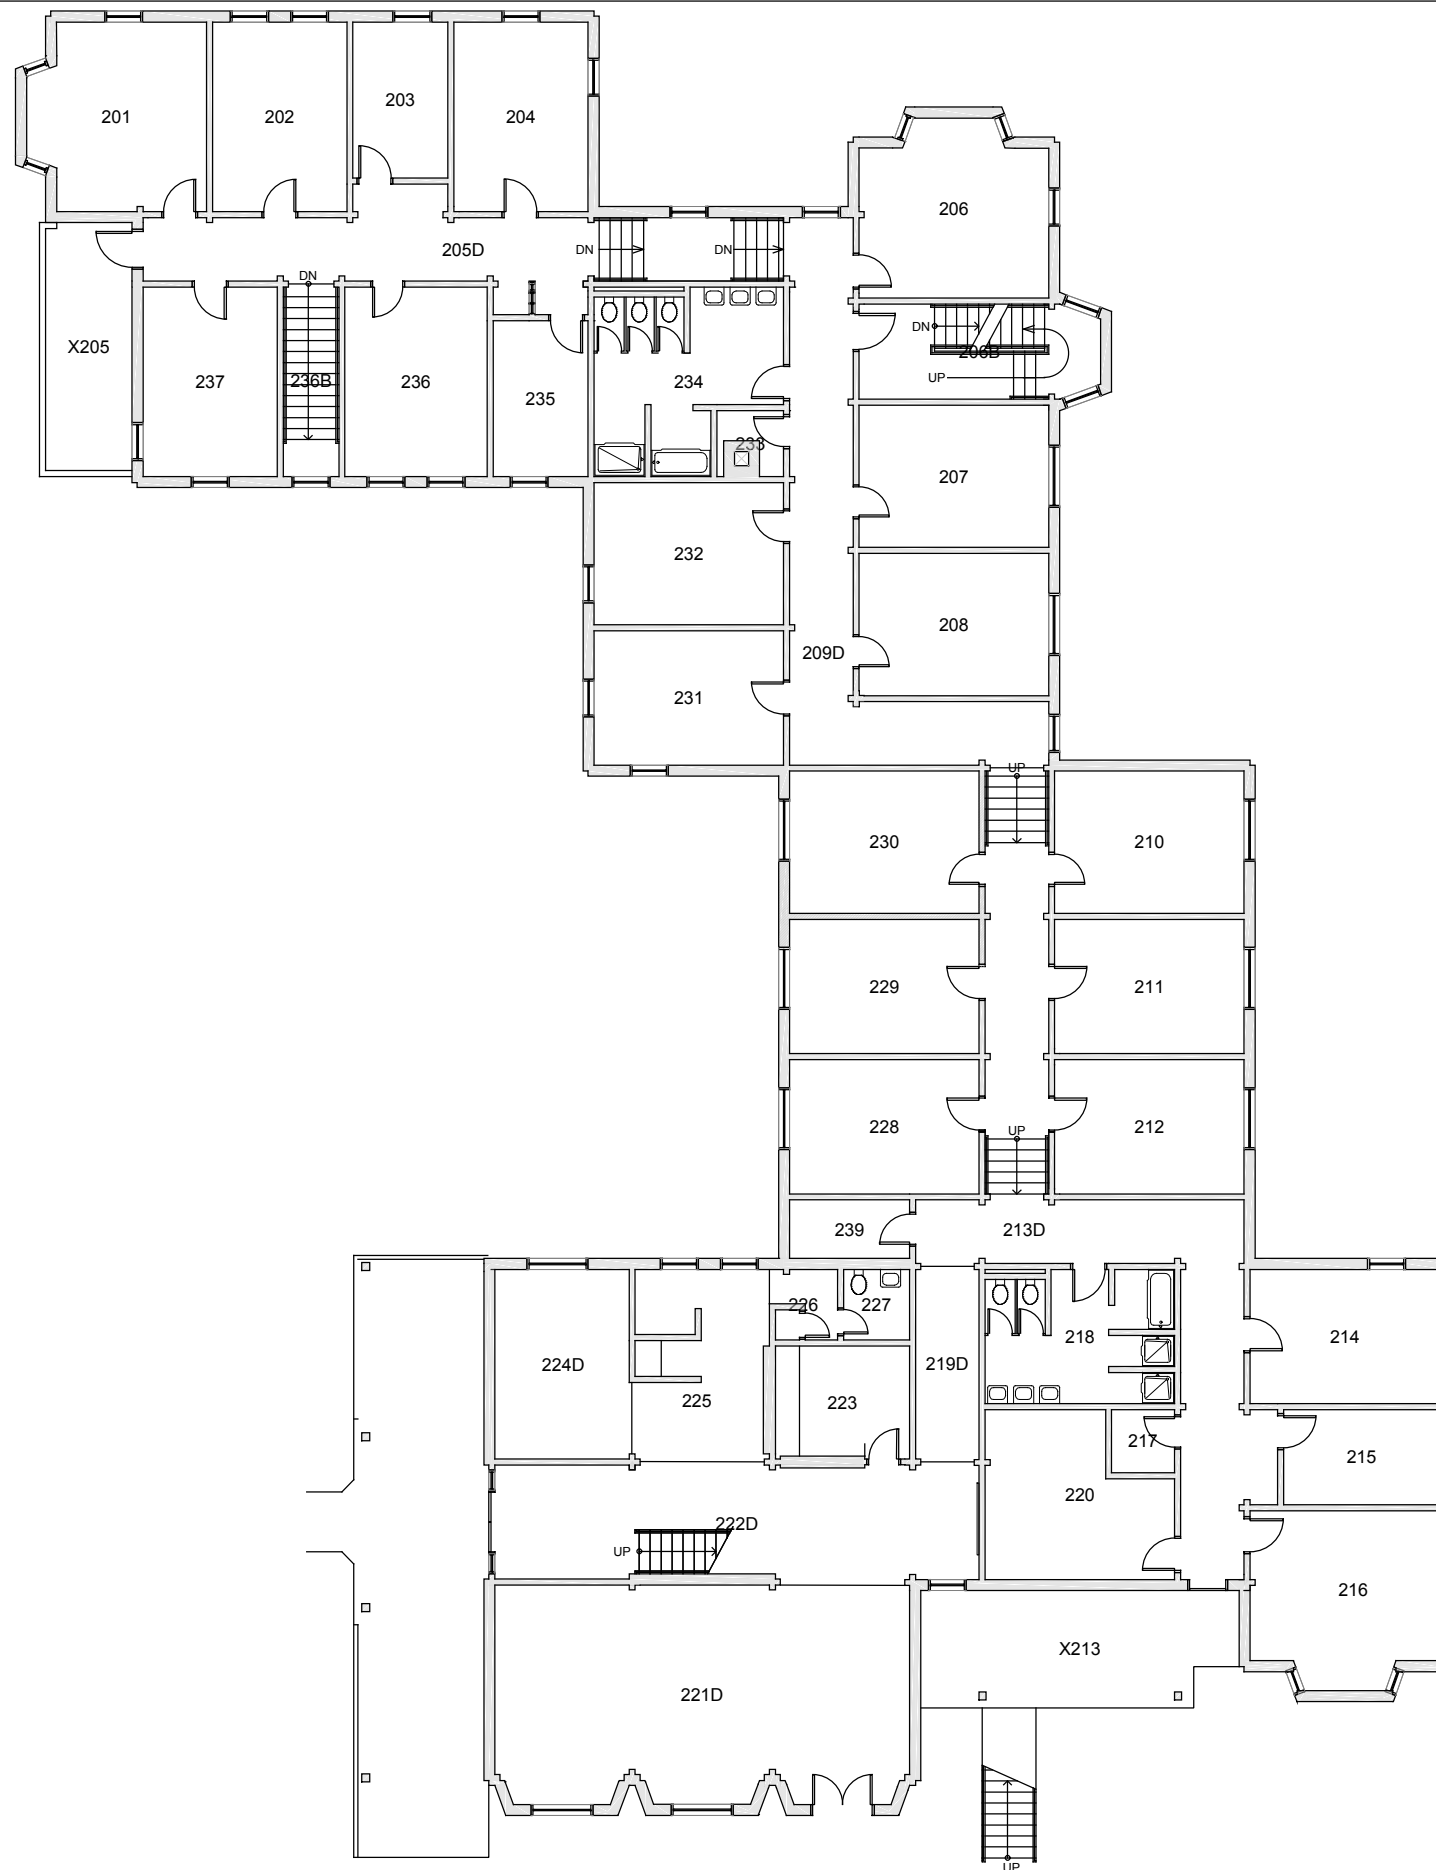

BASE FLOOR PLAN

Western Washington University (WWU) makes these documents available on an "as is" basis. All warranties and representations of any kind with regard to said documents are disclaimed, including the implied warranties of merchantability and fitness for a particular use. WWU does not warrant the documents against deficiencies of any kind.

RIDGEWAY DELTA
FLOOR 1

Last Drawing Revision: 02/27/2017

Last Sync With AIM: 02/09/2017

Building	RD
Floor #	01

BASE FLOOR PLAN

Western Washington University (WWU) makes these documents available on an "as is" basis. All warranties and representations of any kind with regard to said documents are disclaimed, including the implied warranties of merchantability and fitness for a particular use. WWU does not warrant the documents against deficiencies of any kind.

Last Drawing Revision: 02/27/2017

RIDGEWAY DELTA
FLOOR 2

Last Sync With AIM: 02/15/2017

Building	RD
Floor #	02

BASE FLOOR PLAN

Western Washington University (WWU) makes these documents available on an "as is" basis. All warranties and representations of any kind with regard to said documents are disclaimed, including the implied warranties of merchantability and fitness for a particular use. WWU does not warrant the documents against deficiencies of any kind.