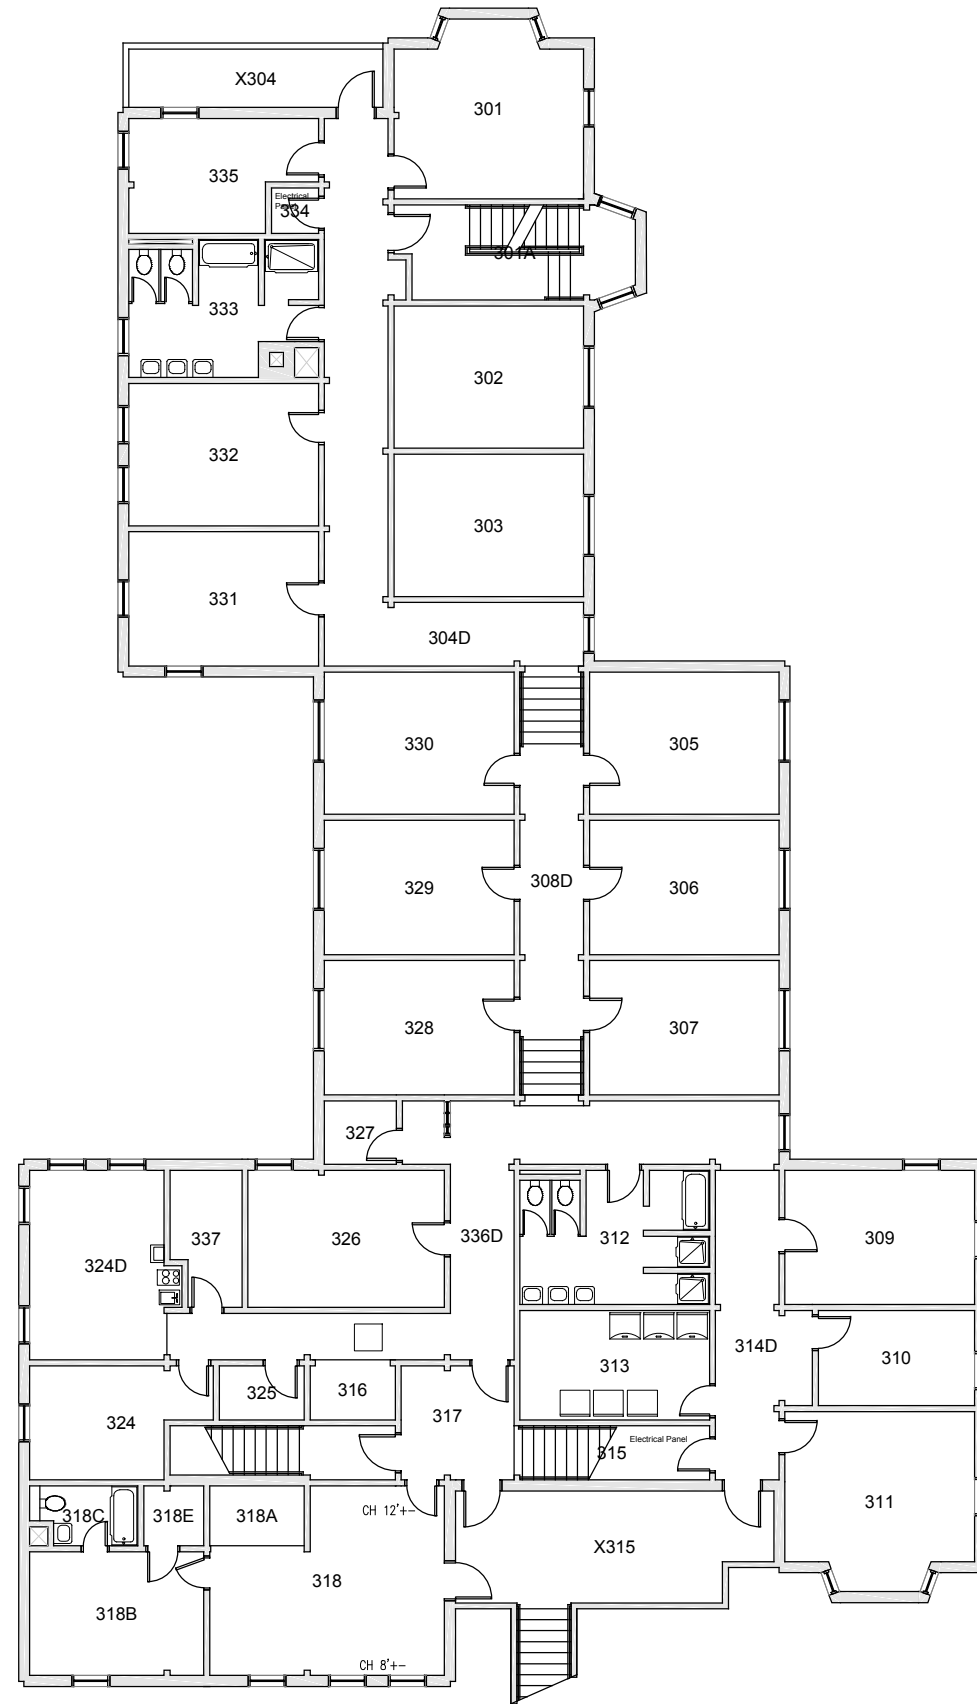

RIDGEWAY DELTA
FLOOR 1

Last Drawing Revision: 02/27/2017

Last Sync With AIM: 02/09/2017

Building	RD
Floor #	01

BASE FLOOR PLAN

Western Washington University (WWU) makes these documents available on an "as is" basis. All warranties and representations of any kind with regard to said documents are disclaimed, including the implied warranties of merchantability and fitness for a particular use. WWU does not warrant the documents against deficiencies of any kind.

Last Drawing Revision: 02/27/2017

RIDGEWAY DELTA
FLOOR 2

Last Sync With AIM: 02/15/2017

Building	RD
Floor #	02

BASE FLOOR PLAN

Western Washington University (WWU) makes these documents available on an "as is" basis. All warranties and representations of any kind with regard to said documents are disclaimed, including the implied warranties of merchantability and fitness for a particular use. WWU does not warrant the documents against deficiencies of any kind.

TRUE NORTH

RIDGEWAY DELTA
FLOOR 3

Last Drawing Revision: 02/27/2017

Last Sync With AIM: 02/09/2017

Building	RD
Floor #	03

BASE FLOOR PLAN

Western Washington University (WWU) makes these documents available on an "as is" basis. All warranties and representations of any kind with regard to said documents are disclaimed, including the implied warranties of merchantability and fitness for a particular use. WWU does not warrant the documents against deficiencies of any kind.

TRUE NORTH

RIDGEWAY DELTA
FLOOR 4

Last Drawing Revision: 02/27/2017

Last Sync With AIM: 02/09/2017

Building
RD
Floor #
04