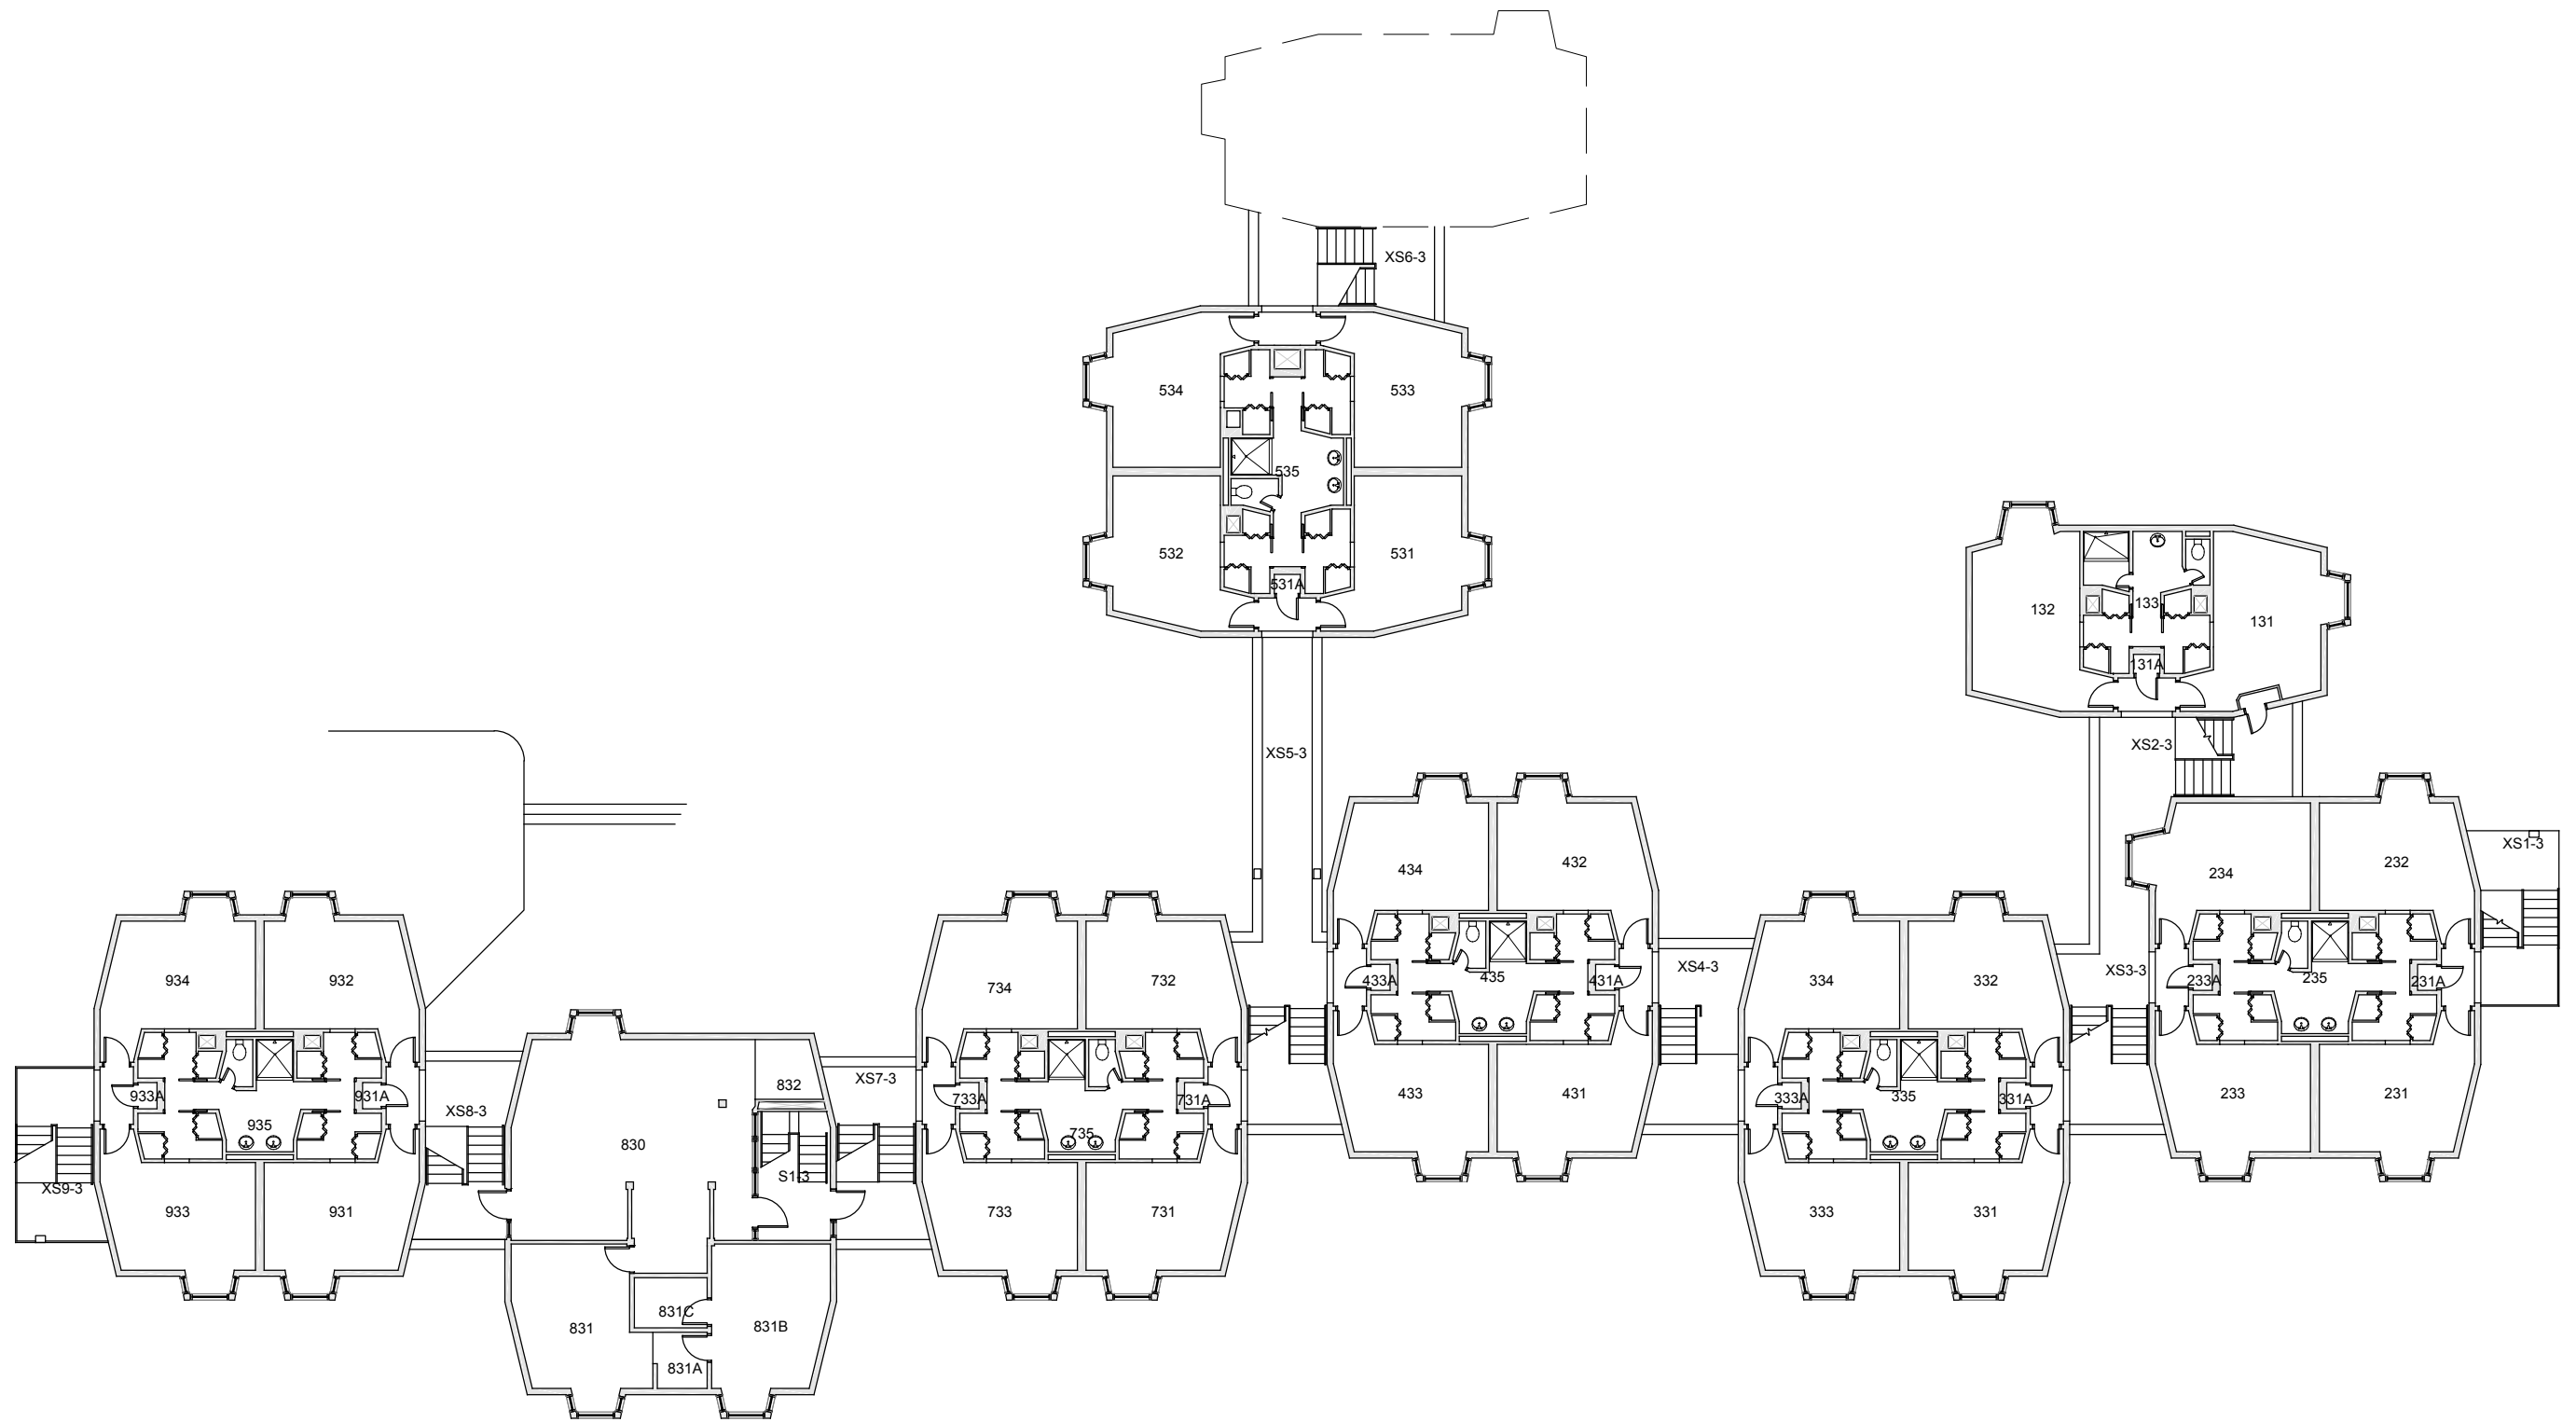

<p>RIDGEWAY BETA FLOOR 1</p>	<p>Building RB Floor # 01</p>
<p>Last Drawing Revision: 02/27/2017</p>	<p>Last Sync With AIM: 02/09/2017</p>

BASE FLOOR PLAN

Western Washington University (WU) makes these documents available on an "as is" basis. All warranties and representations of any kind with regard to said documents are disclaimed, including the implied warranties of merchantability and fitness for a particular use. WU does not warrant the documents against deficiencies of any kind.

TRUE NORTH

RIDGEWAY BETA
FLOOR 2

Last Drawing Revision: 02/27/2017

Last Sync With AIM: 02/09/2017

Building
RB
Floor #
02

BASE FLOOR PLAN

Western Washington University (WWU) makes these documents available on an "as is" basis. All warranties and representations of any kind with regard to said documents are disclaimed, including the implied warranties of merchantability and fitness for a particular use. WWU does not warrant the documents against deficiencies of any kind.

<p>RIDGEWAY BETA FLOOR 3</p>	<p>Building RB Floor # 03</p>
<p>Last Drawing Revision: 02/27/2017</p>	<p>Last Sync With AIM: 02/09/2017</p>

BASE FLOOR PLAN

Western Washington University (WWU) makes these documents available on an "as is" basis. All warranties and representations of any kind with regard to said documents are disclaimed, including the implied warranties of merchantability and fitness for a particular use. WWU does not warrant the documents against deficiencies of any kind.

<p>RIDGEWAY BETA FLOOR 4</p>	<p>Building RB Floor # 04</p>
<p>Last Drawing Revision: 02/27/2017</p>	<p>Last Sync With AIM: 02/09/2017</p>