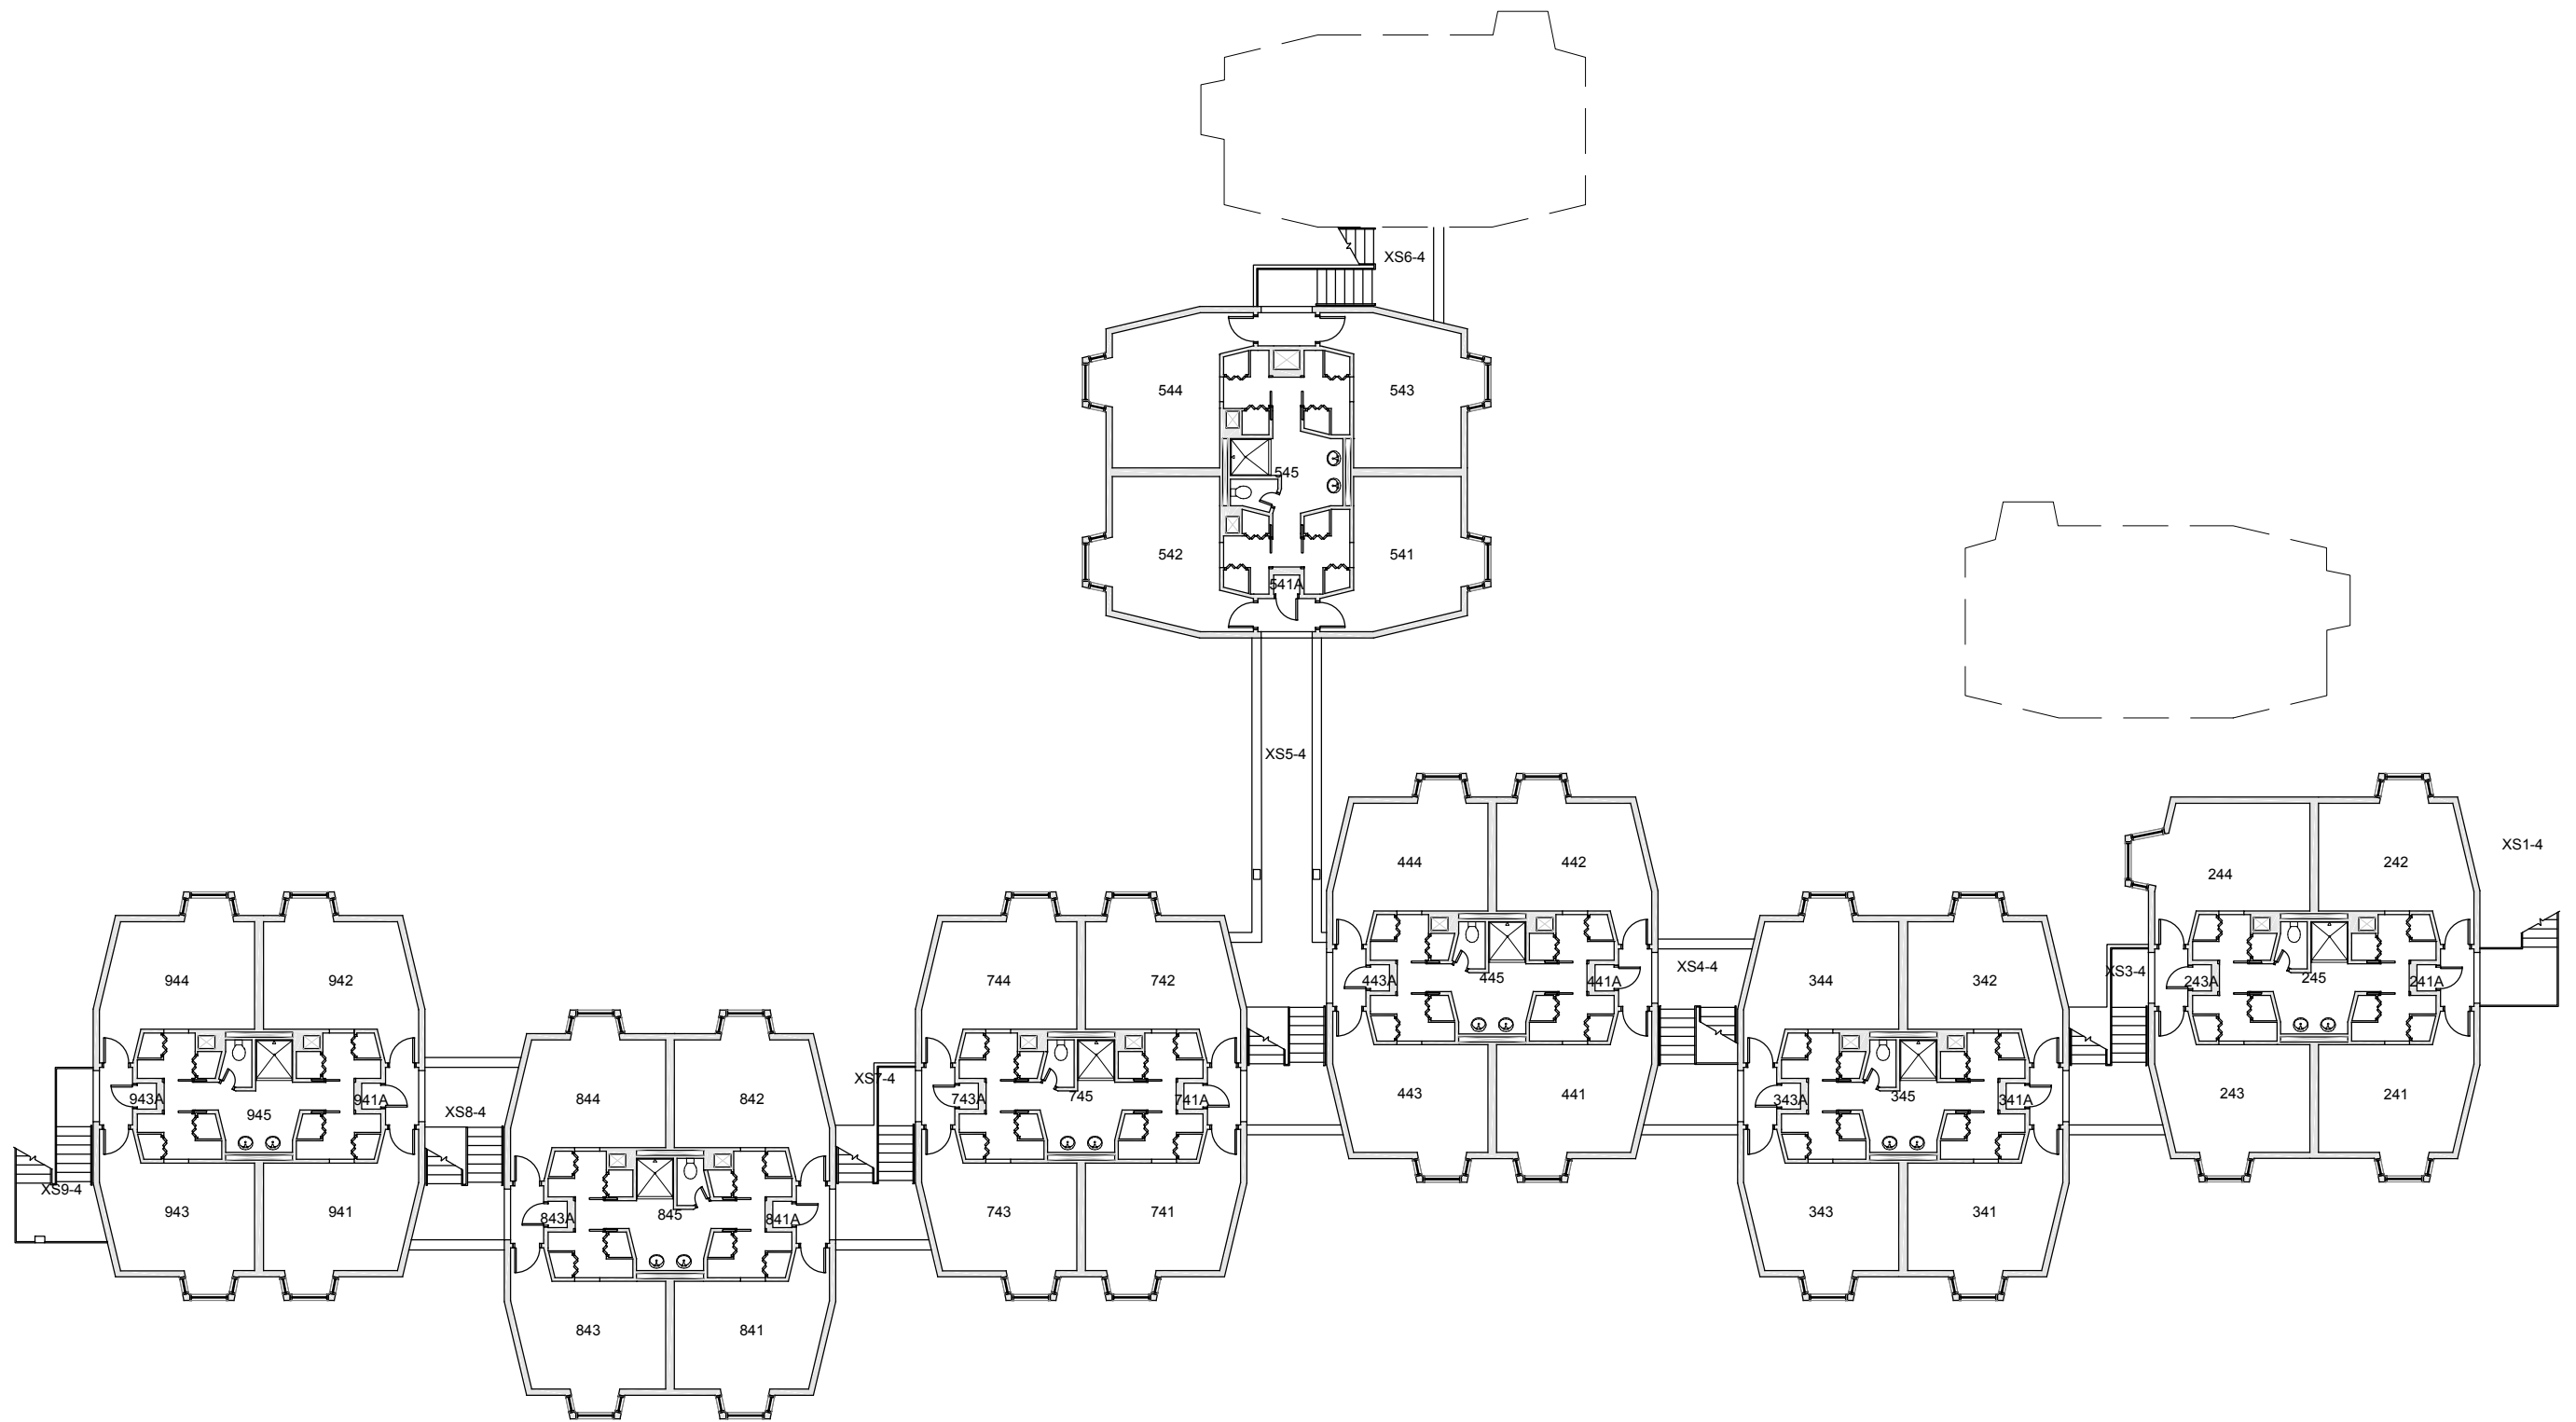

BASE FLOOR PLAN

Western Washington University (WWU) makes these documents available on an "as is" basis. All warranties and representations of any kind with regard to said documents are disclaimed, including the implied warranties of merchantability and fitness for a particular use. WWU does not warrant the documents against deficiencies of any kind.

RIDGEWAY BETA FLOOR 4	Building RB Floor # 04
Last Drawing Revision: 02/27/2017	Last Sync With AIM: 02/09/2017