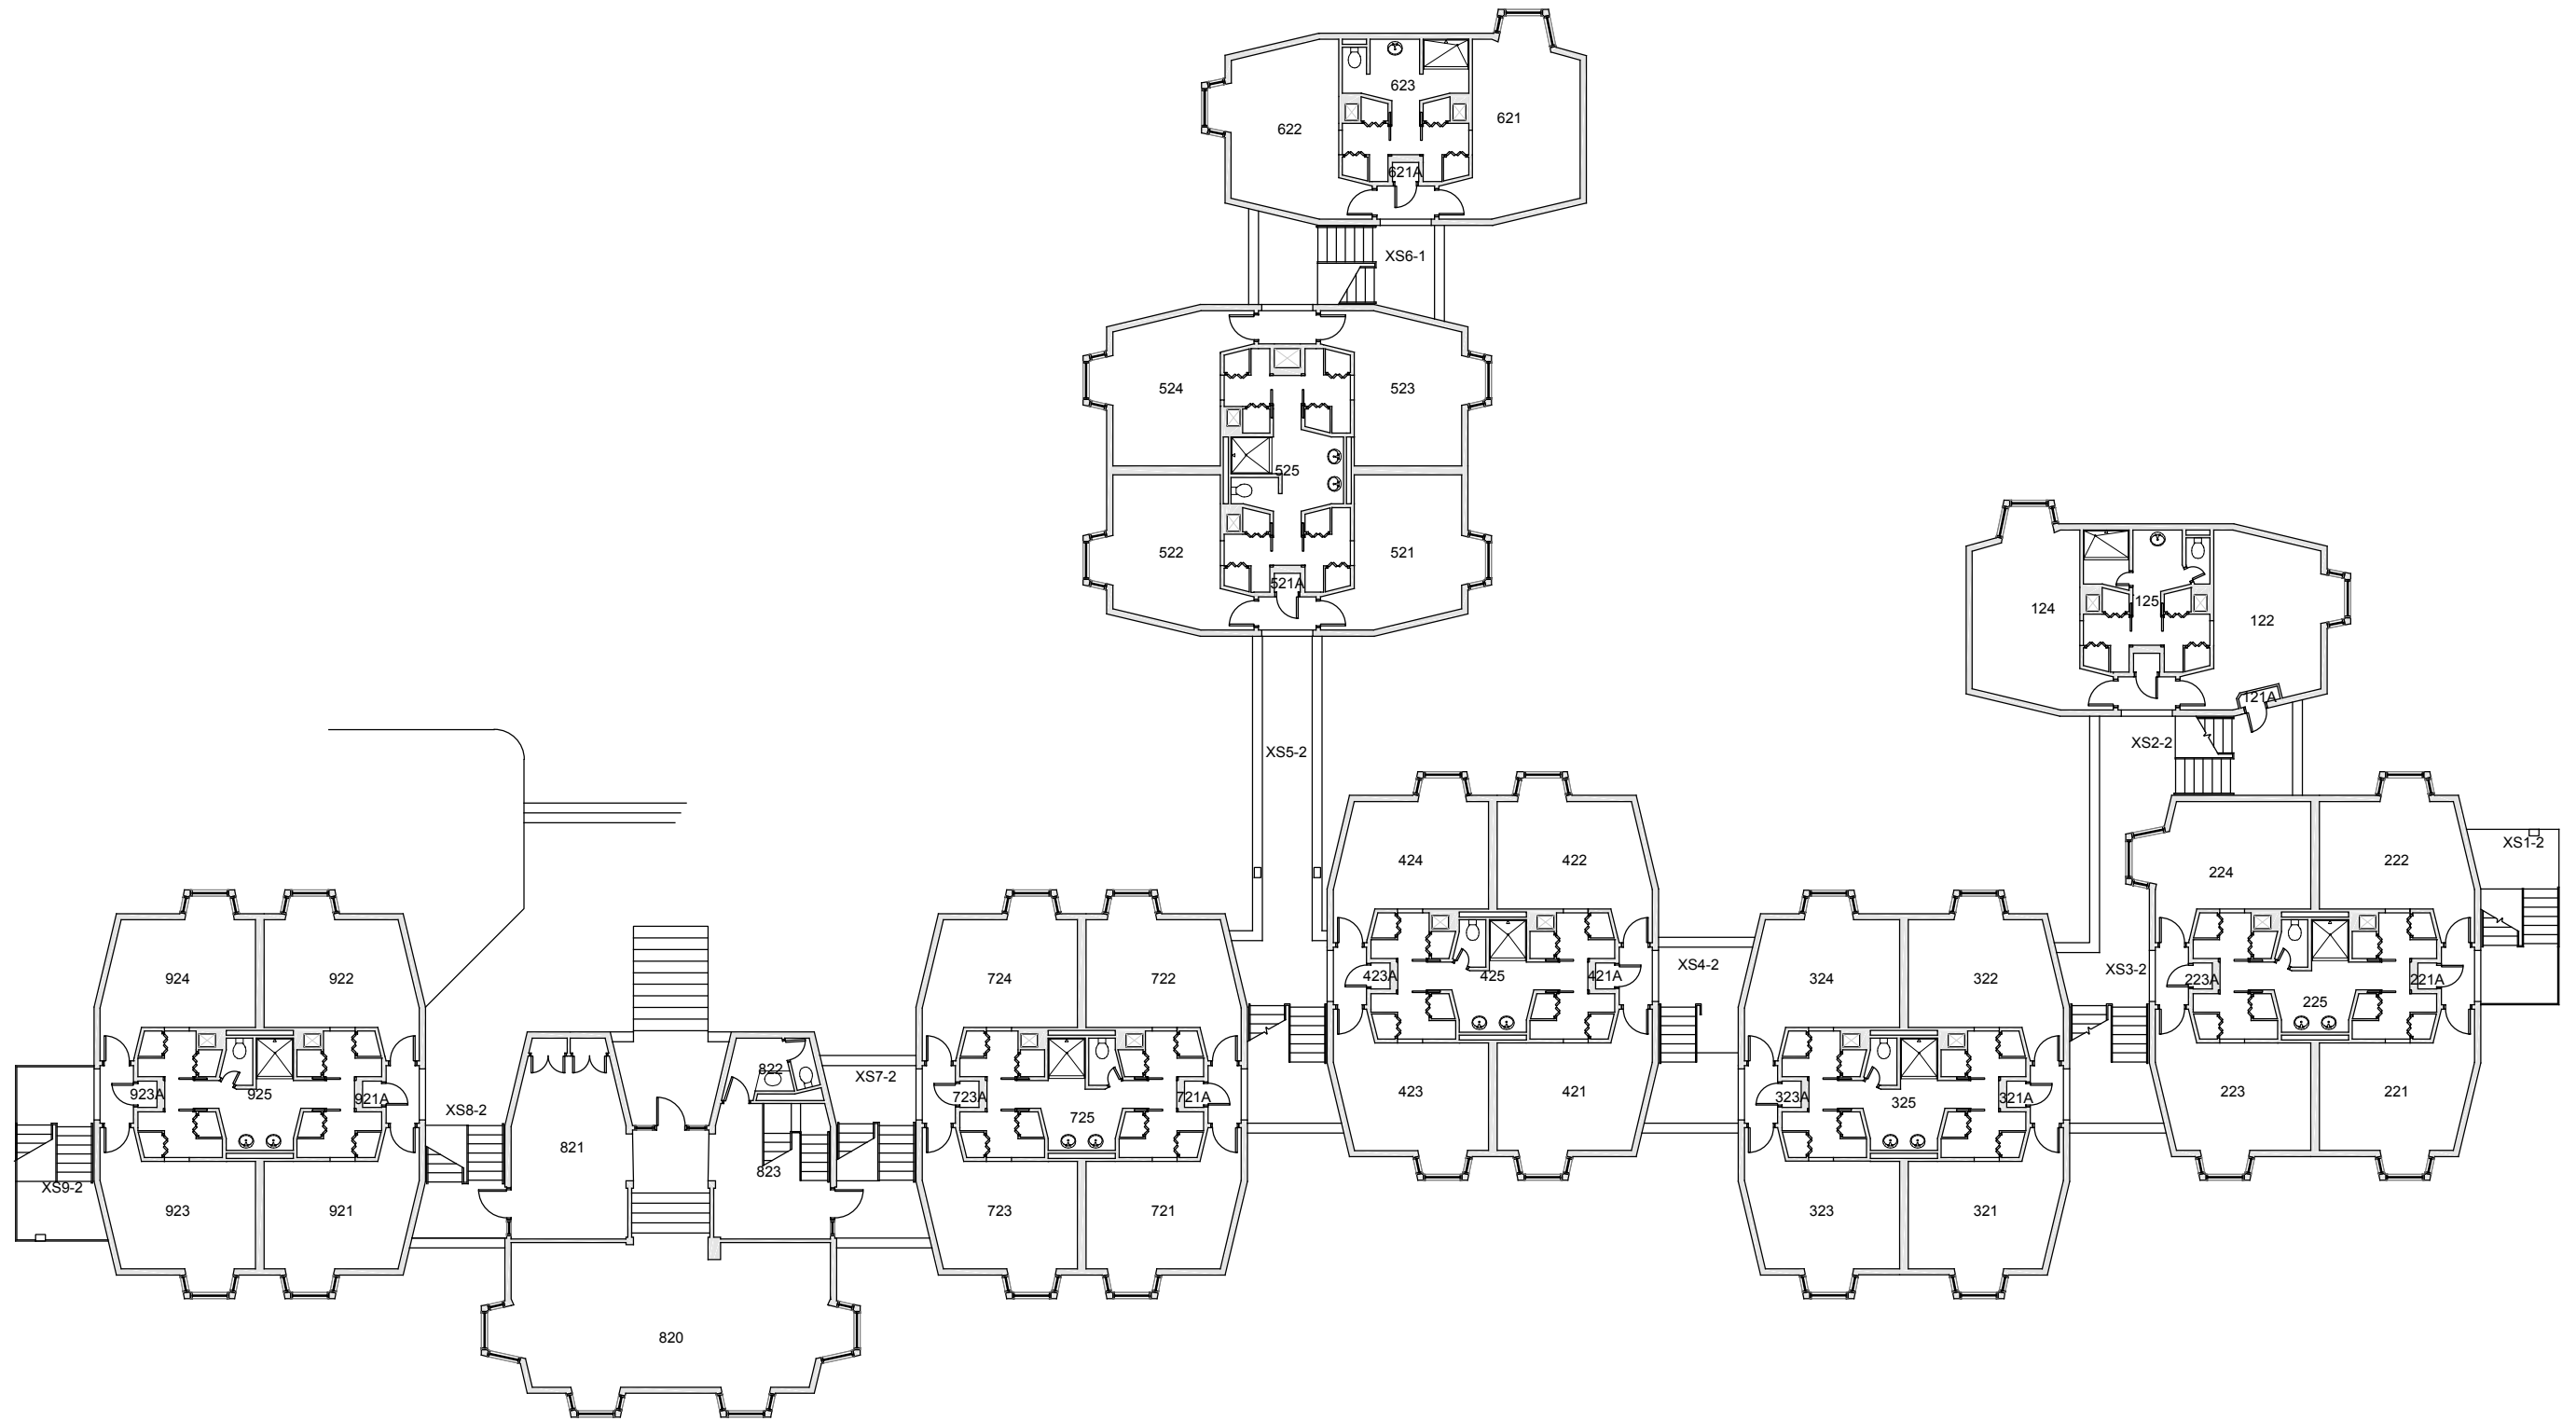

BASE FLOOR PLAN

Western Washington University (WWU) makes these documents available on an "as is" basis. All warranties and representations of any kind with regard to said documents are disclaimed, including the implied warranties of merchantability and fitness for a particular use. WWU does not warrant the documents against deficiencies of any kind.

<p>RIDGEWAY BETA FLOOR 1</p>	<p>Building RB Floor # 01</p>
<p>Last Drawing Revision: 02/27/2017</p>	<p>Last Sync With AIM: 02/09/2017</p>

BASE FLOOR PLAN

Western Washington University (WU) makes these documents available on an "as is" basis. All warranties and representations of any kind with regard to said documents are disclaimed, including the implied warranties of merchantability and fitness for a particular use. WU does not warrant the documents against deficiencies of any kind.

TRUE NORTH

RIDGEWAY BETA
FLOOR 2

Last Drawing Revision: 02/27/2017

Last Sync With AIM: 02/09/2017

Building
RB
Floor #
02

BASE FLOOR PLAN

Western Washington University (WWU) makes these documents available on an "as is" basis. All warranties and representations of any kind with regard to said documents are disclaimed, including the implied warranties of merchantability and fitness for a particular use. WWU does not warrant the documents against deficiencies of any kind.