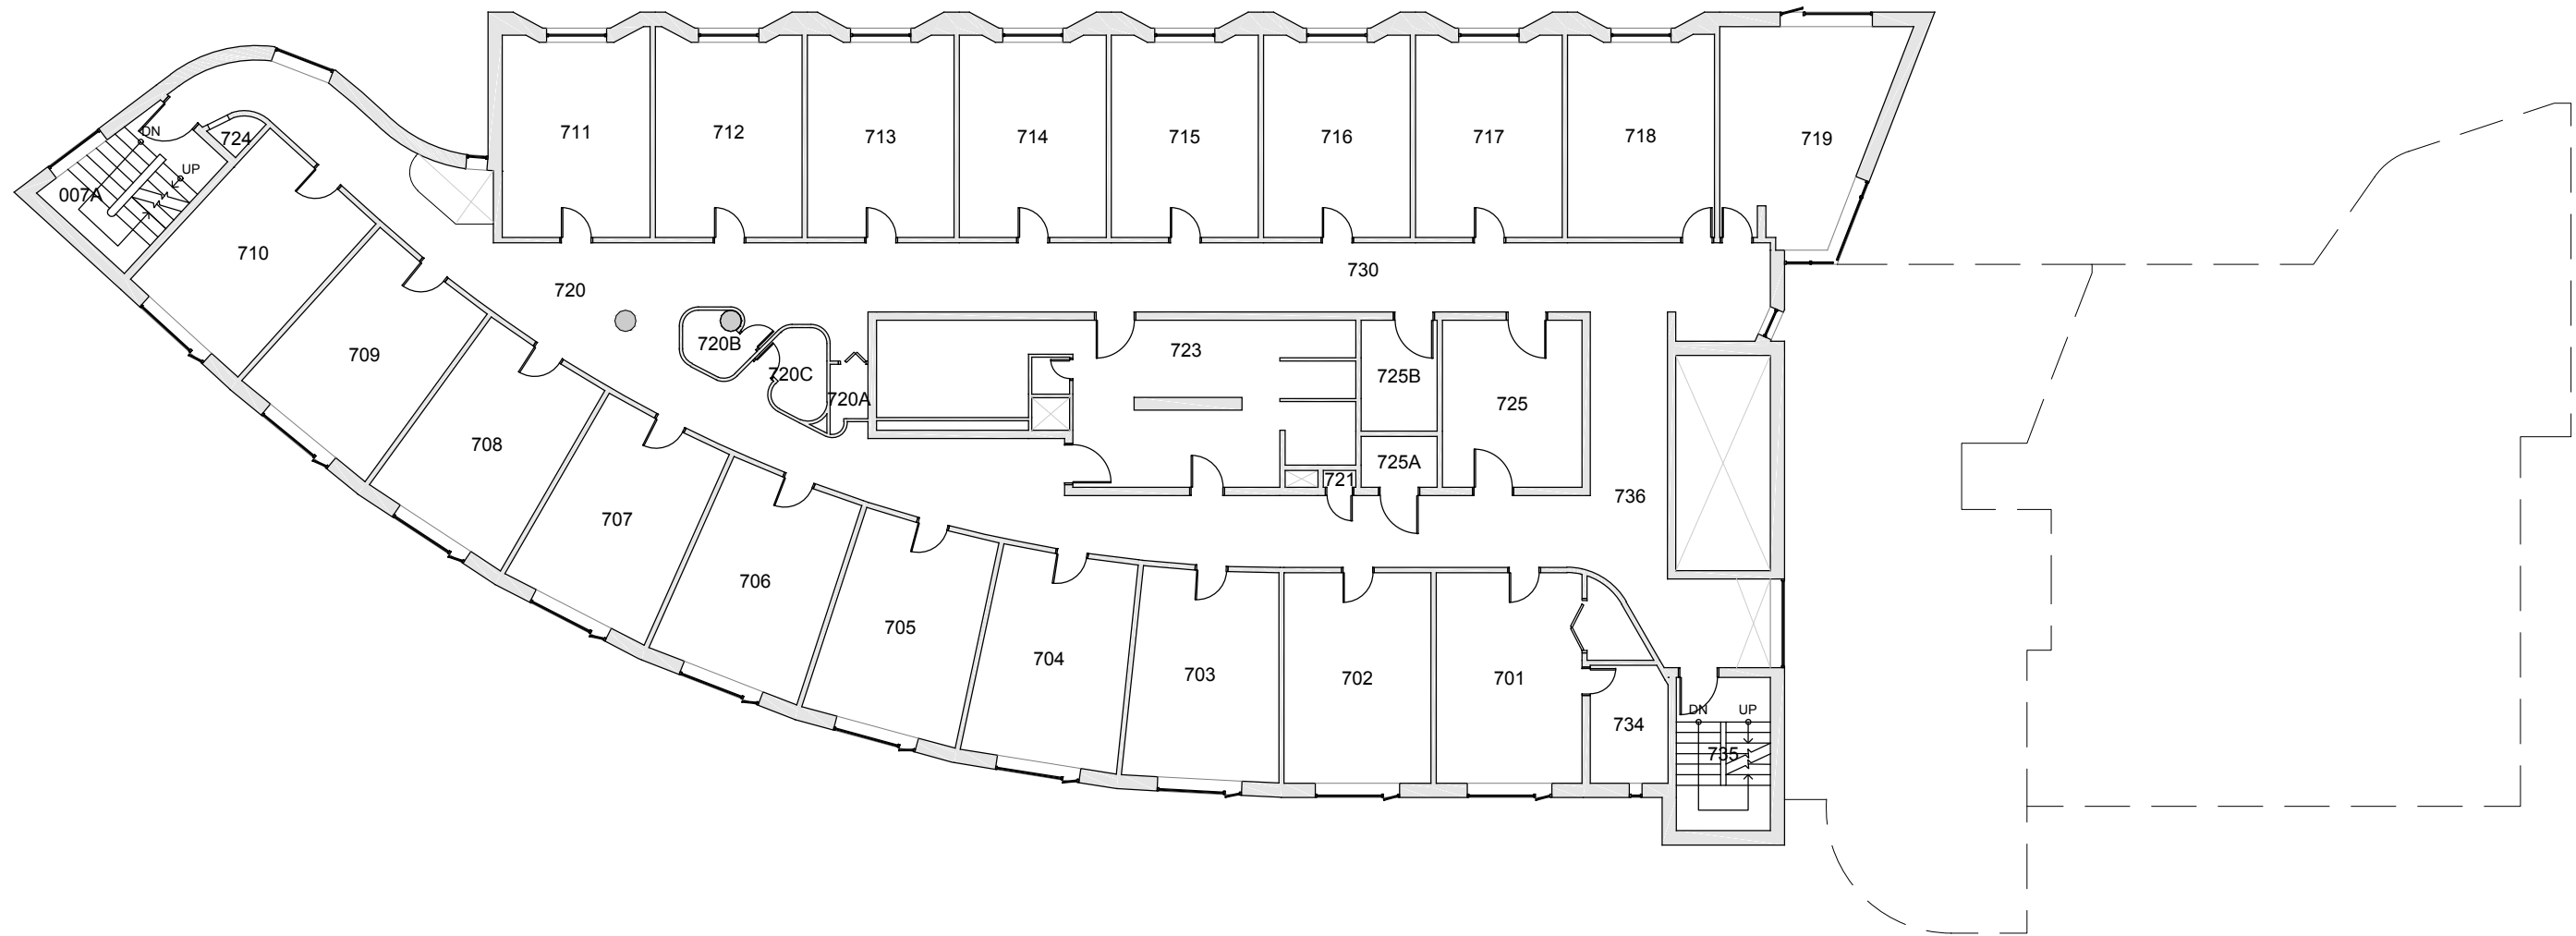

BASE FLOOR PLAN

Western Washington University (WWU) makes these documents available on an "as is" basis. All warranties and representations of any kind with regard to said documents are disclaimed, including the implied warranties of merchantability and fitness for a particular use. WWU does not warrant the documents against deficiencies of any kind.

Last Drawing Revision: 02/28/2017

MATHES HALL
FLOOR 7

Last Sync With AIM: 02/09/2017

Building
MA
Floor #
07