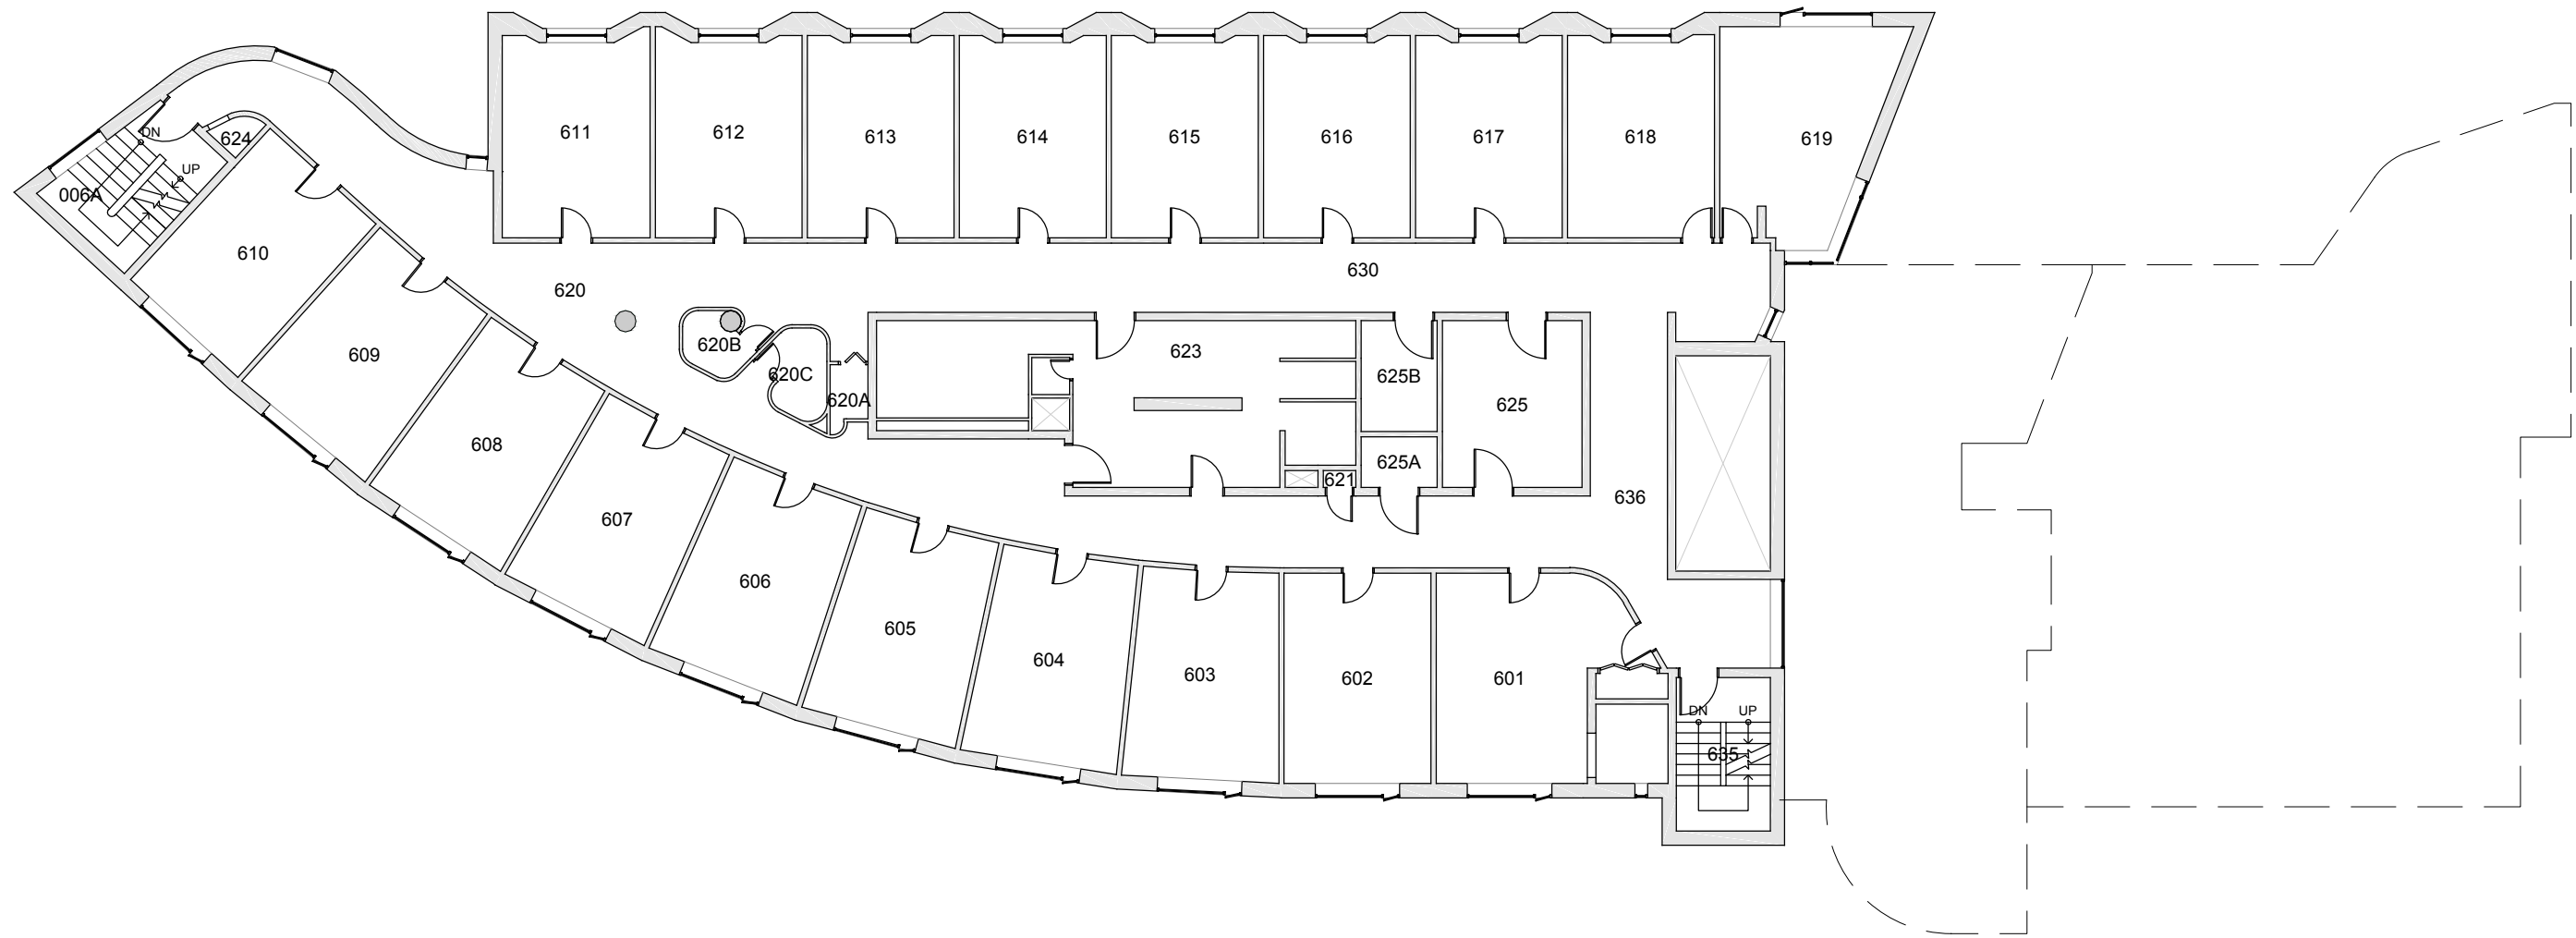

BASE FLOOR PLAN

Western Washington University (WWU) makes these documents available on an "as is" basis. All warranties and representations of any kind with regard to said documents are disclaimed, including the implied warranties of merchantability and fitness for a particular use. WWU does not warrant the documents against deficiencies of any kind.

MATHES HALL FLOOR 6	
Last Drawing Revision: 02/28/2017	Last Sync With AIM: 02/09/2017

Building MA
Floor # 06