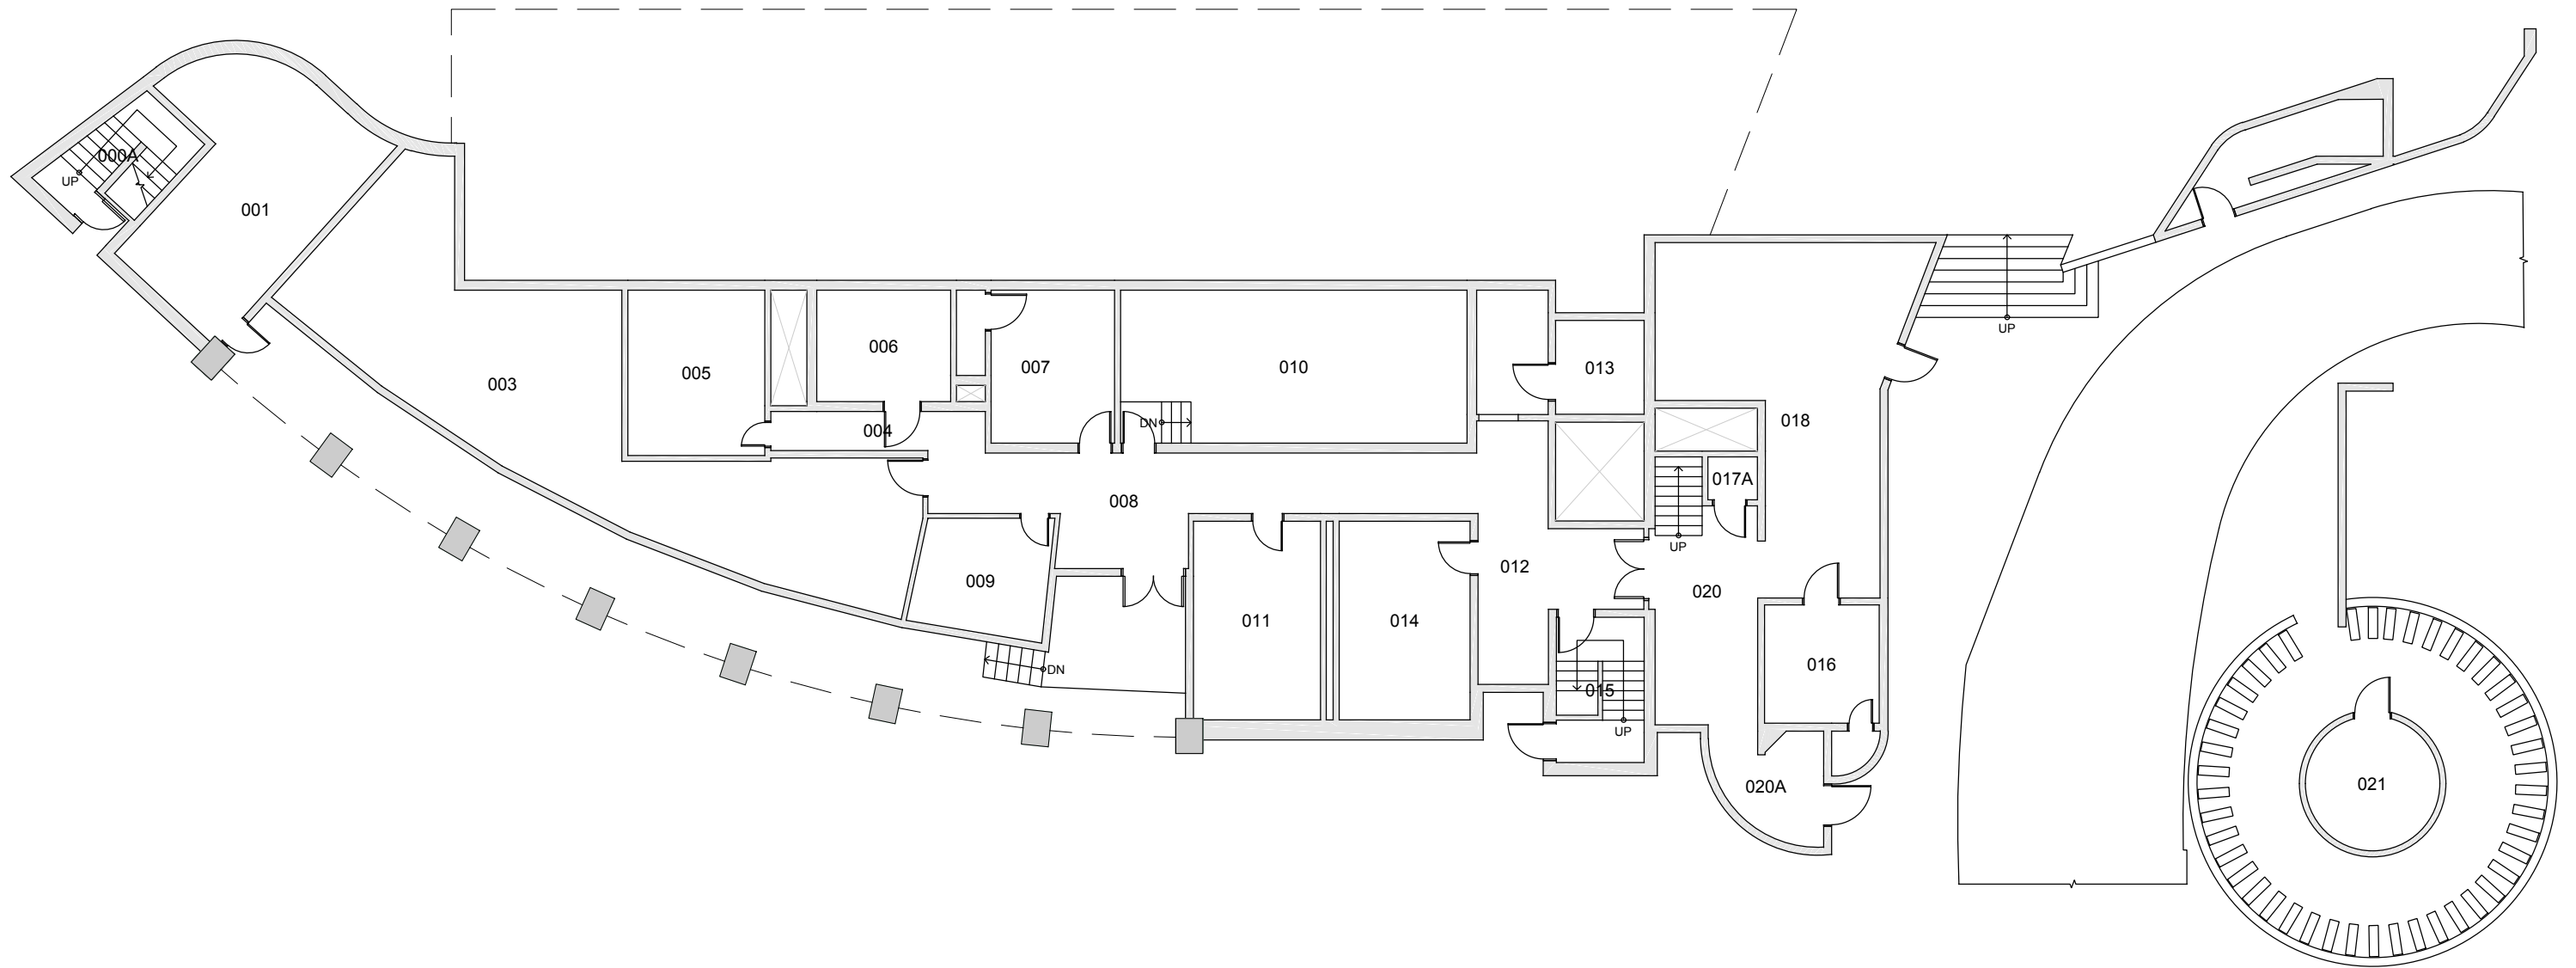

BASE FLOOR PLAN

Western Washington University (WWU) makes these documents available on an "as is" basis. All warranties and representations of any kind with regard to said documents are disclaimed, including the implied warranties of merchantability and fitness for a particular use. WWU does not warrant the documents against deficiencies of any kind.

Last Drawing Revision: 02/28/2017

**MATHES HALL
BASEMENT**

Last Sync With AIM: 02/09/2017

Building	MA
Floor #	B