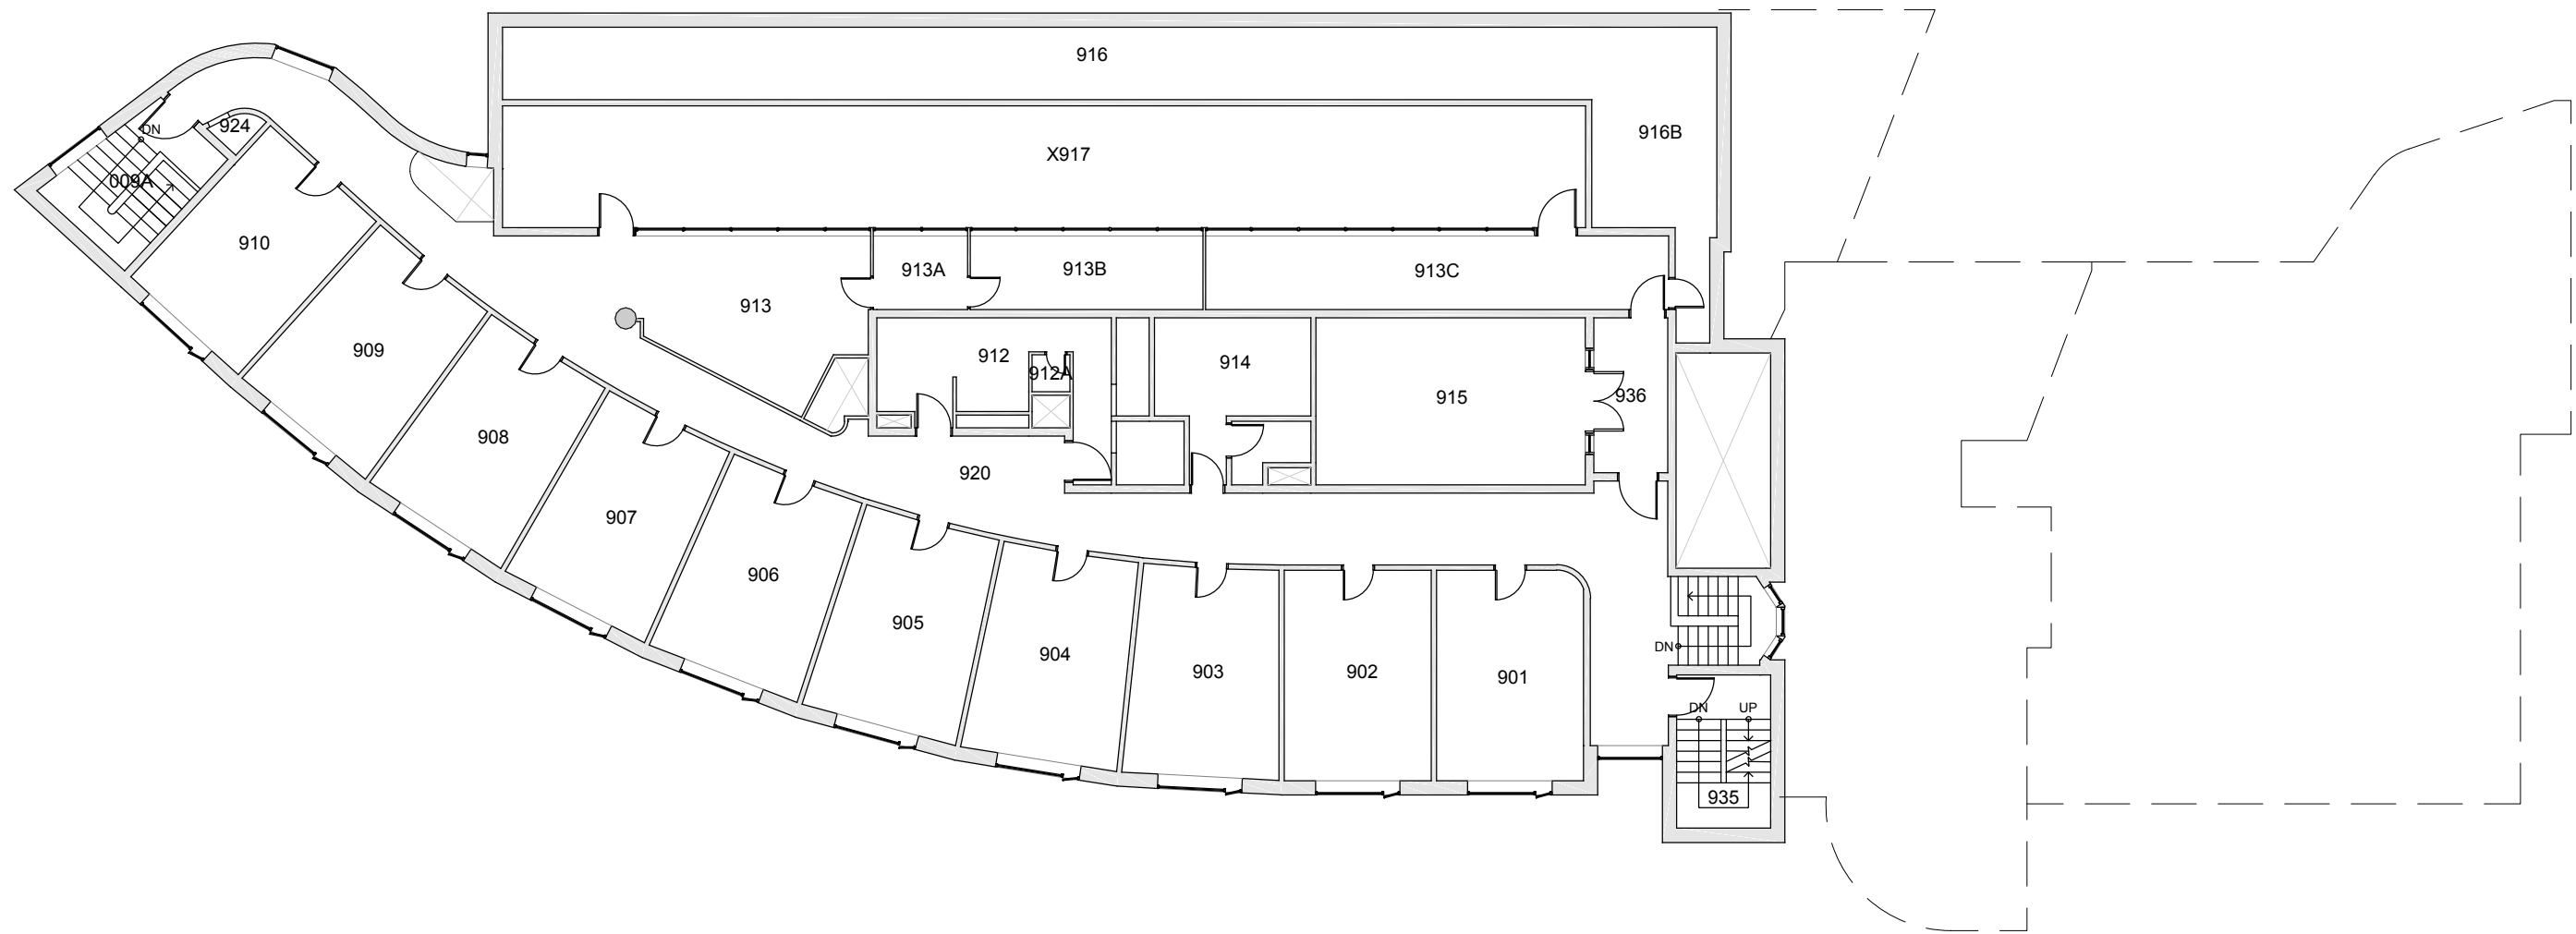

BASE FLOOR PLAN

Western Washington University (WWU) makes these documents available on an "as is" basis. All warranties and representations of any kind with regard to said documents are disclaimed, including the implied warranties of merchantability and fitness for a particular use. WWU does not warrant the documents against deficiencies of any kind.

Last Drawing Revision: 02/28/2017

MATHES HALL
FLOOR 9

Last Sync With AIM: 02/09/2017

Building
MA
Floor #
09