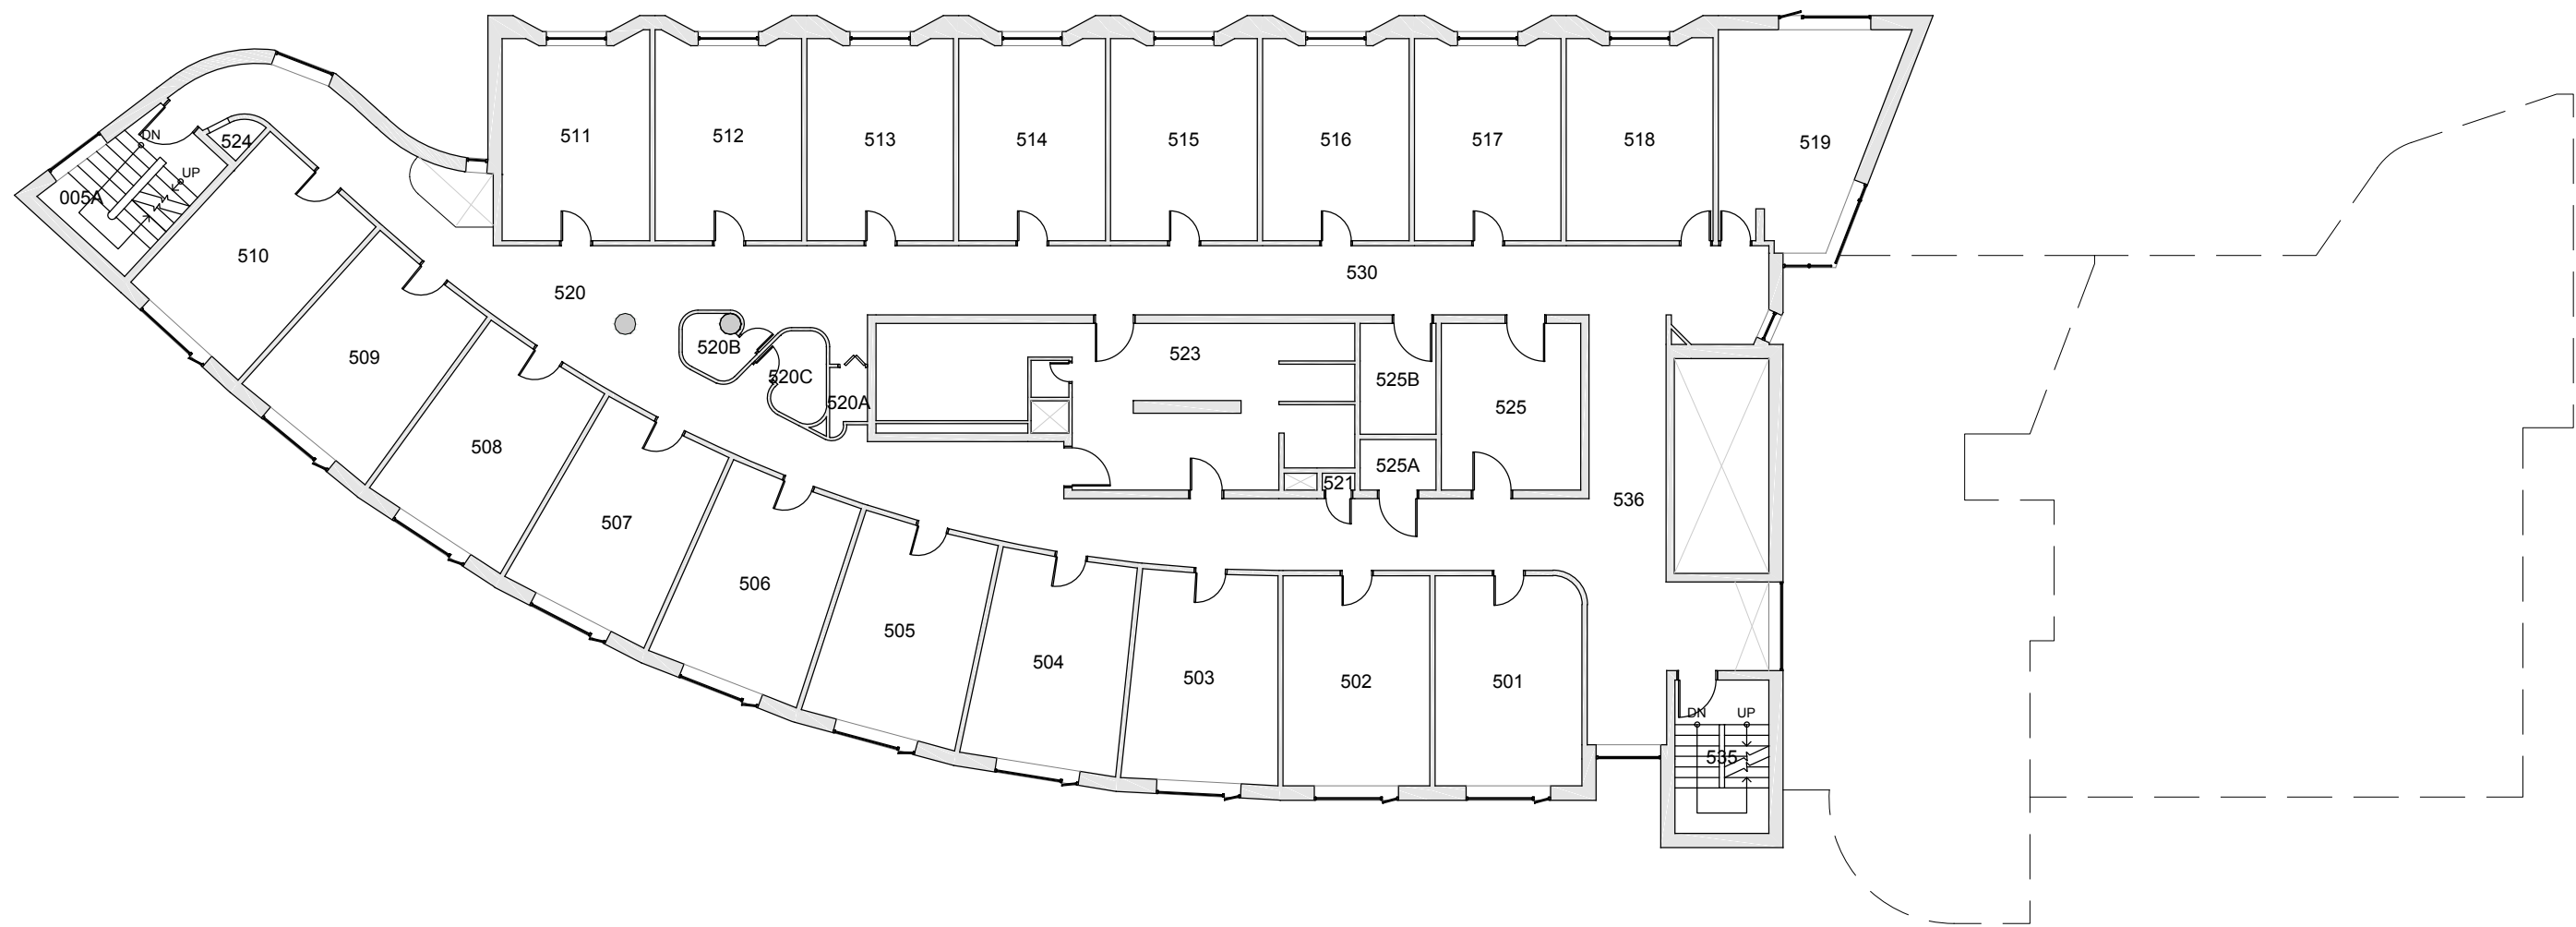

BASE FLOOR PLAN

Western Washington University (WWU) makes these documents available on an "as is" basis. All warranties and representations of any kind with regard to said documents are disclaimed, including the implied warranties of merchantability and fitness for a particular use. WWU does not warrant the documents against deficiencies of any kind.

MATHES HALL FLOOR 5		Last Sync With AIM: 02/09/2017
Last Drawing Revision: 02/28/2017		

Building MA
Floor # 05