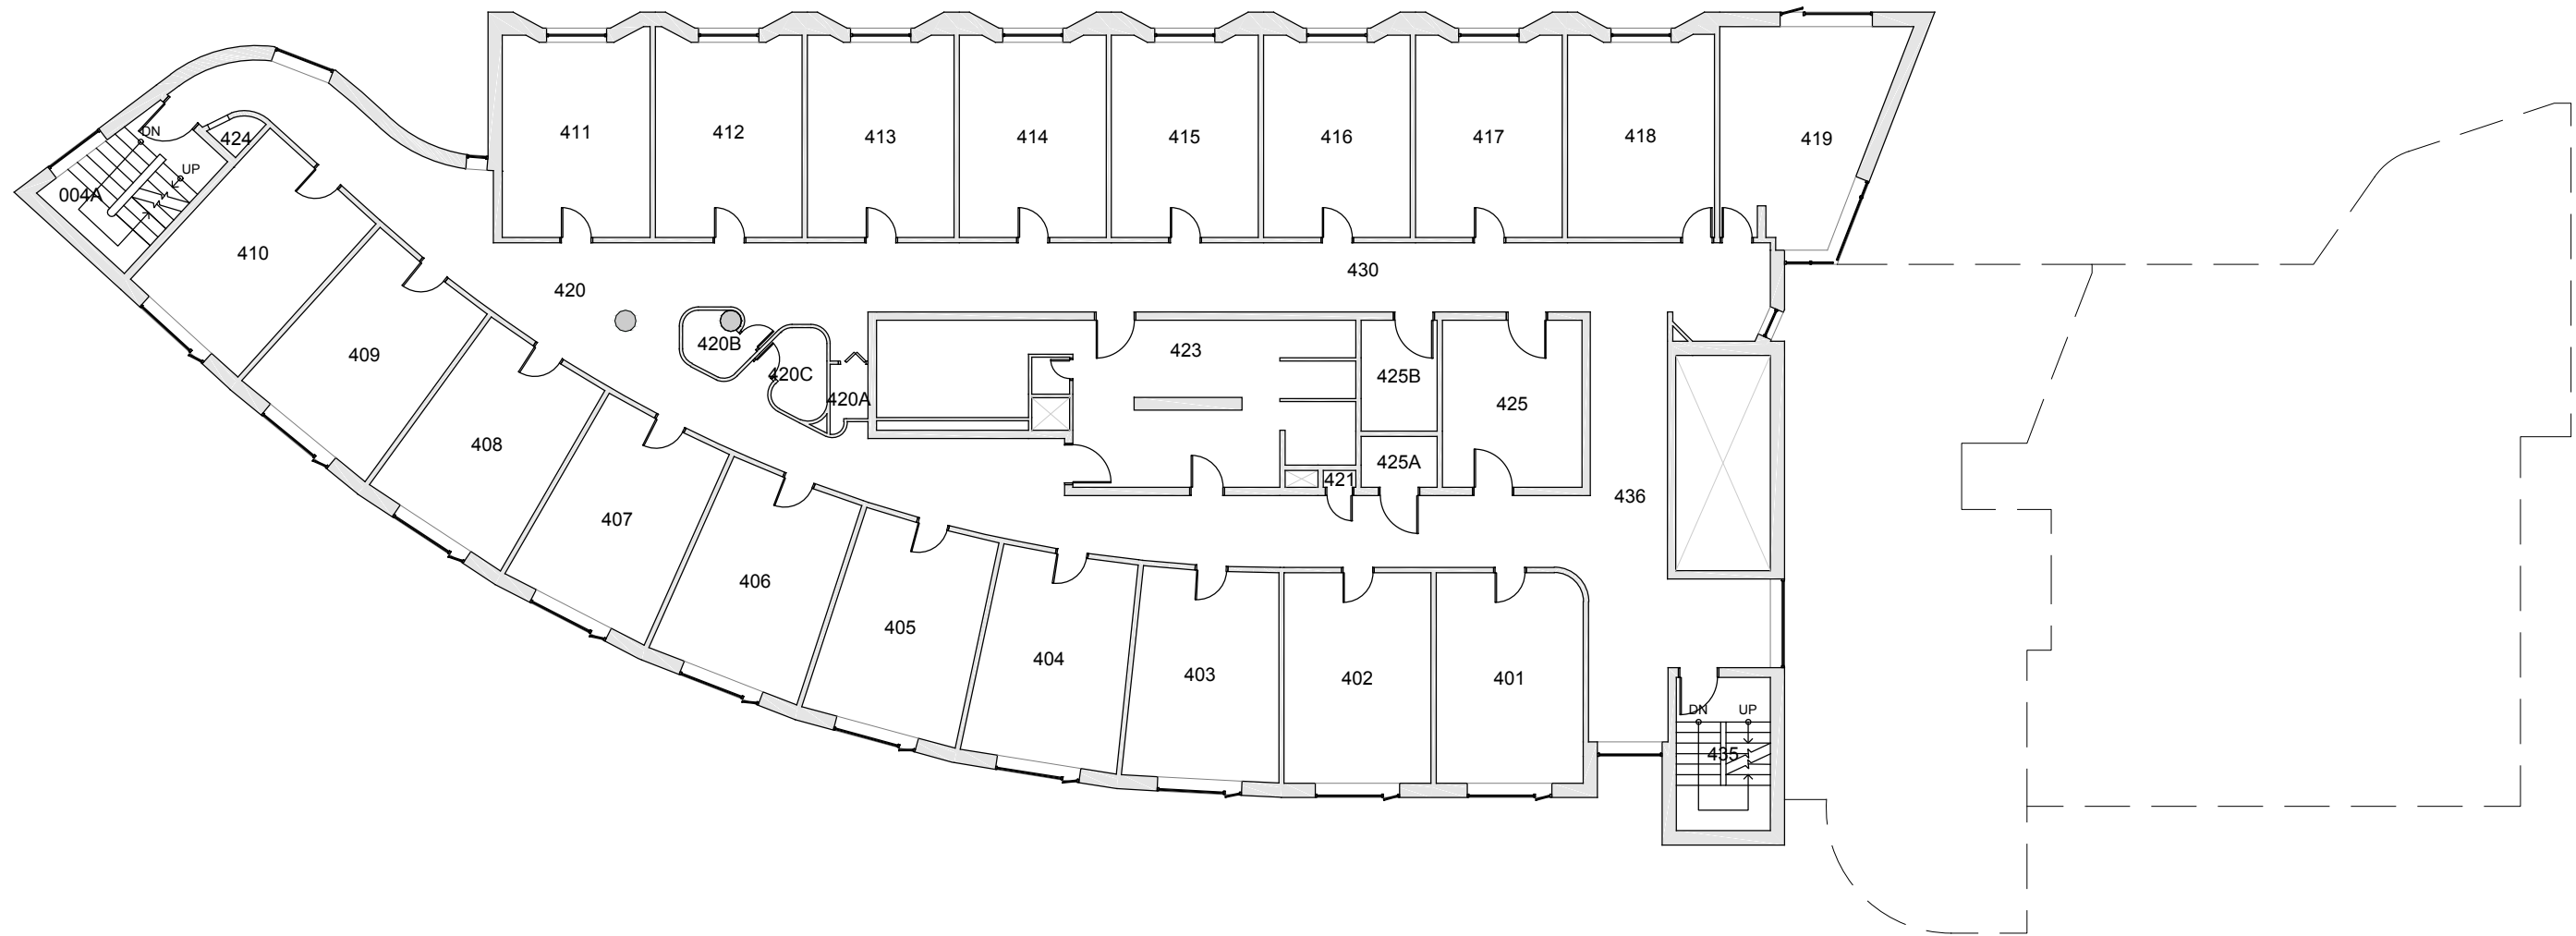

BASE FLOOR PLAN

Western Washington University (WWU) makes these documents available on an "as is" basis. All warranties and representations of any kind with regard to said documents are disclaimed, including the implied warranties of merchantability and fitness for a particular use. WWU does not warrant the documents against deficiencies of any kind.

Last Drawing Revision: 02/28/2017

MATHES HALL
FLOOR 4

Last Sync With AIM: 02/09/2017

Building
MA
Floor #
04