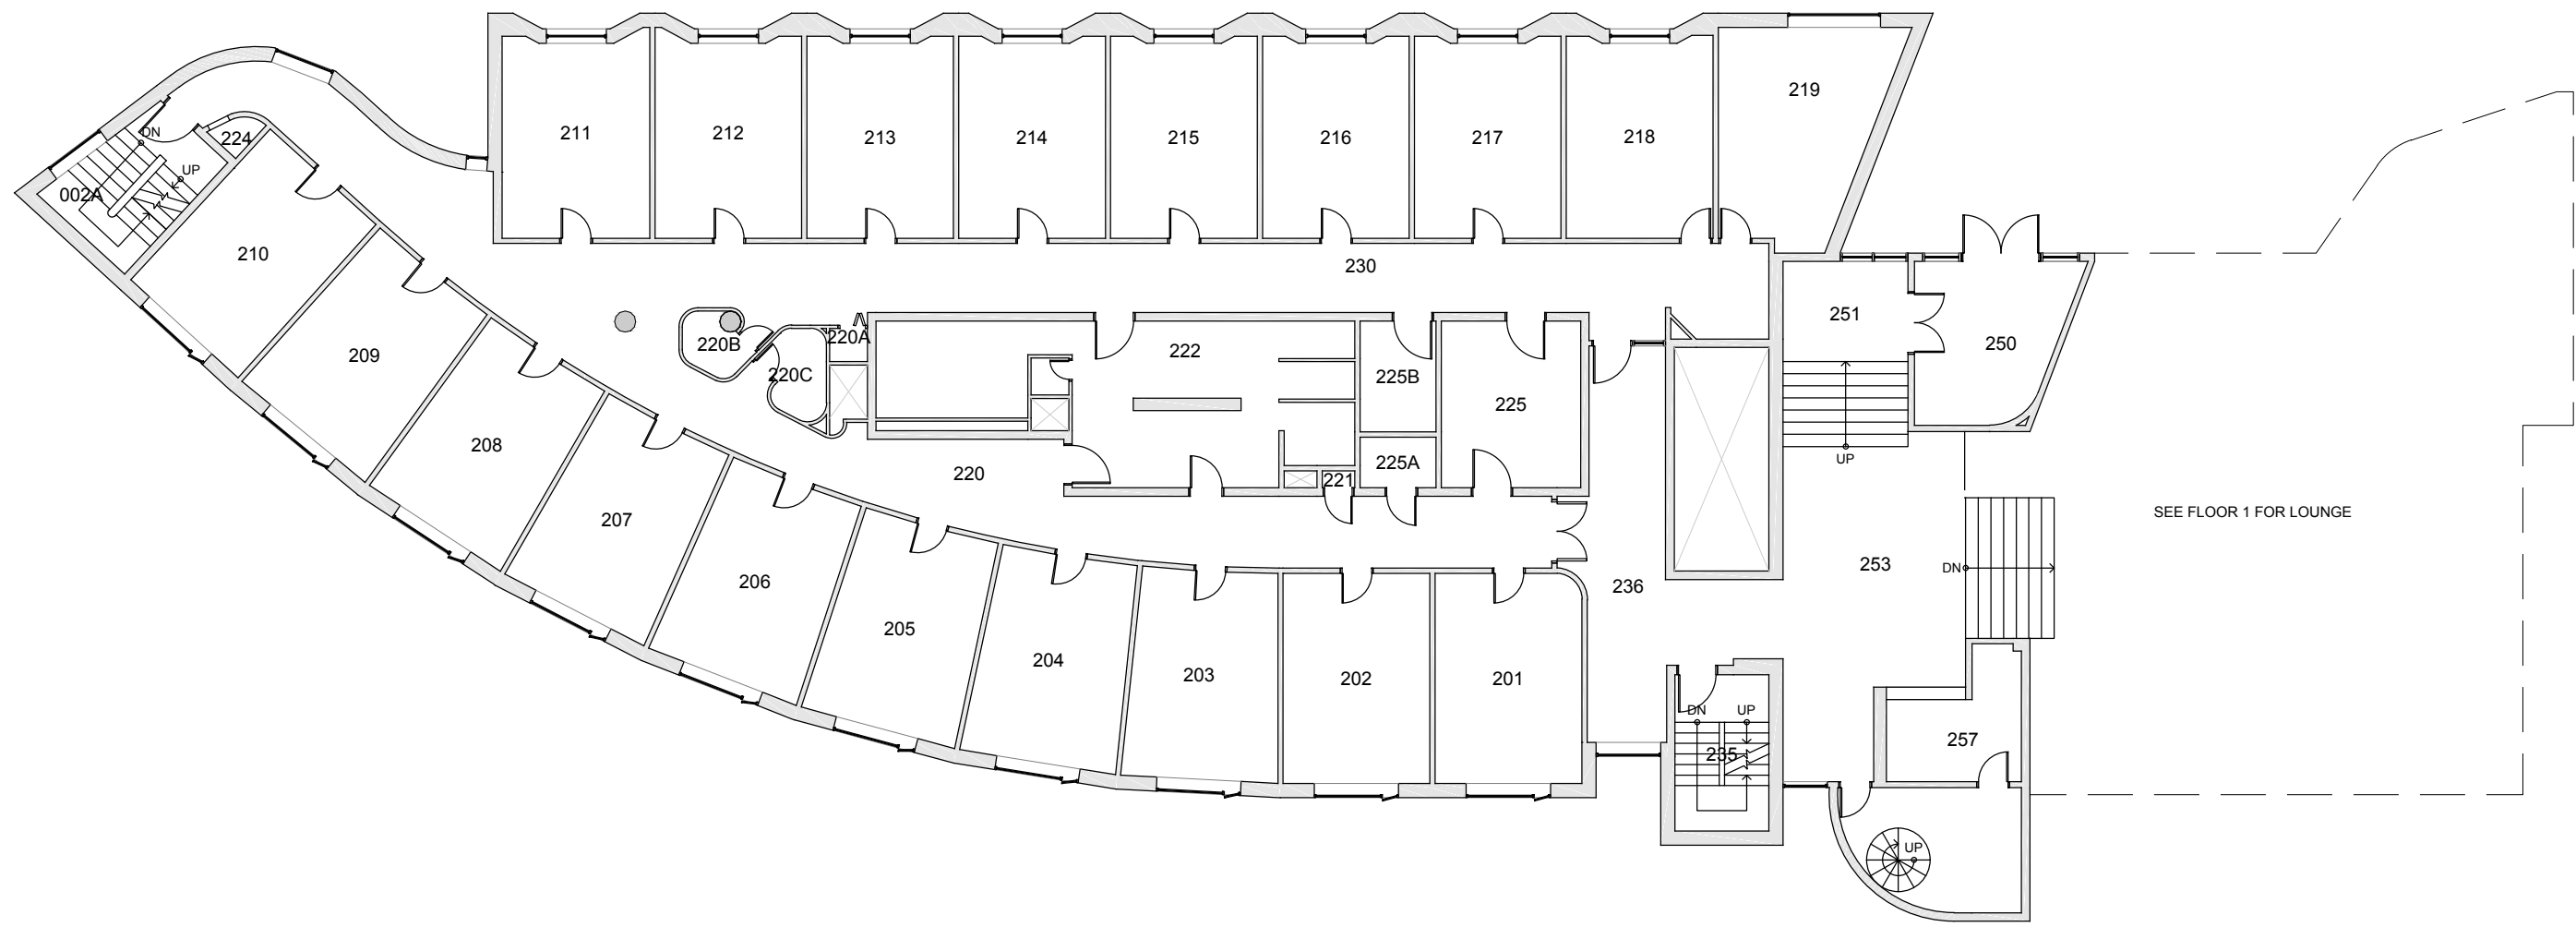

TRUE NORTH

Last Drawing Revision: 02/28/2017

MATHES HALL
FLOOR 1

Last Sync With AIM: 02/09/2017

Building	MA
Floor #	01

BASE FLOOR PLAN

Western Washington University (WWU) makes these documents available on an "as is" basis. All warranties and representations of any kind with regard to said documents are disclaimed, including the implied warranties of merchantability and fitness for a particular use. WWU does not warrant the documents against deficiencies of any kind.

<p>MATHES HALL FLOOR 2</p>	<p>Last Sync With AIM: 02/09/2017</p>
<p>Last Drawing Revision: 02/28/2017</p>	

<p>Building MA</p>
<p>Floor # 02</p>

BASE FLOOR PLAN

Western Washington University (WWU) makes these documents available on an "as is" basis. All warranties and representations of any kind with regard to said documents are disclaimed, including the implied warranties of merchantability and fitness for a particular use. WWU does not warrant the documents against deficiencies of any kind.