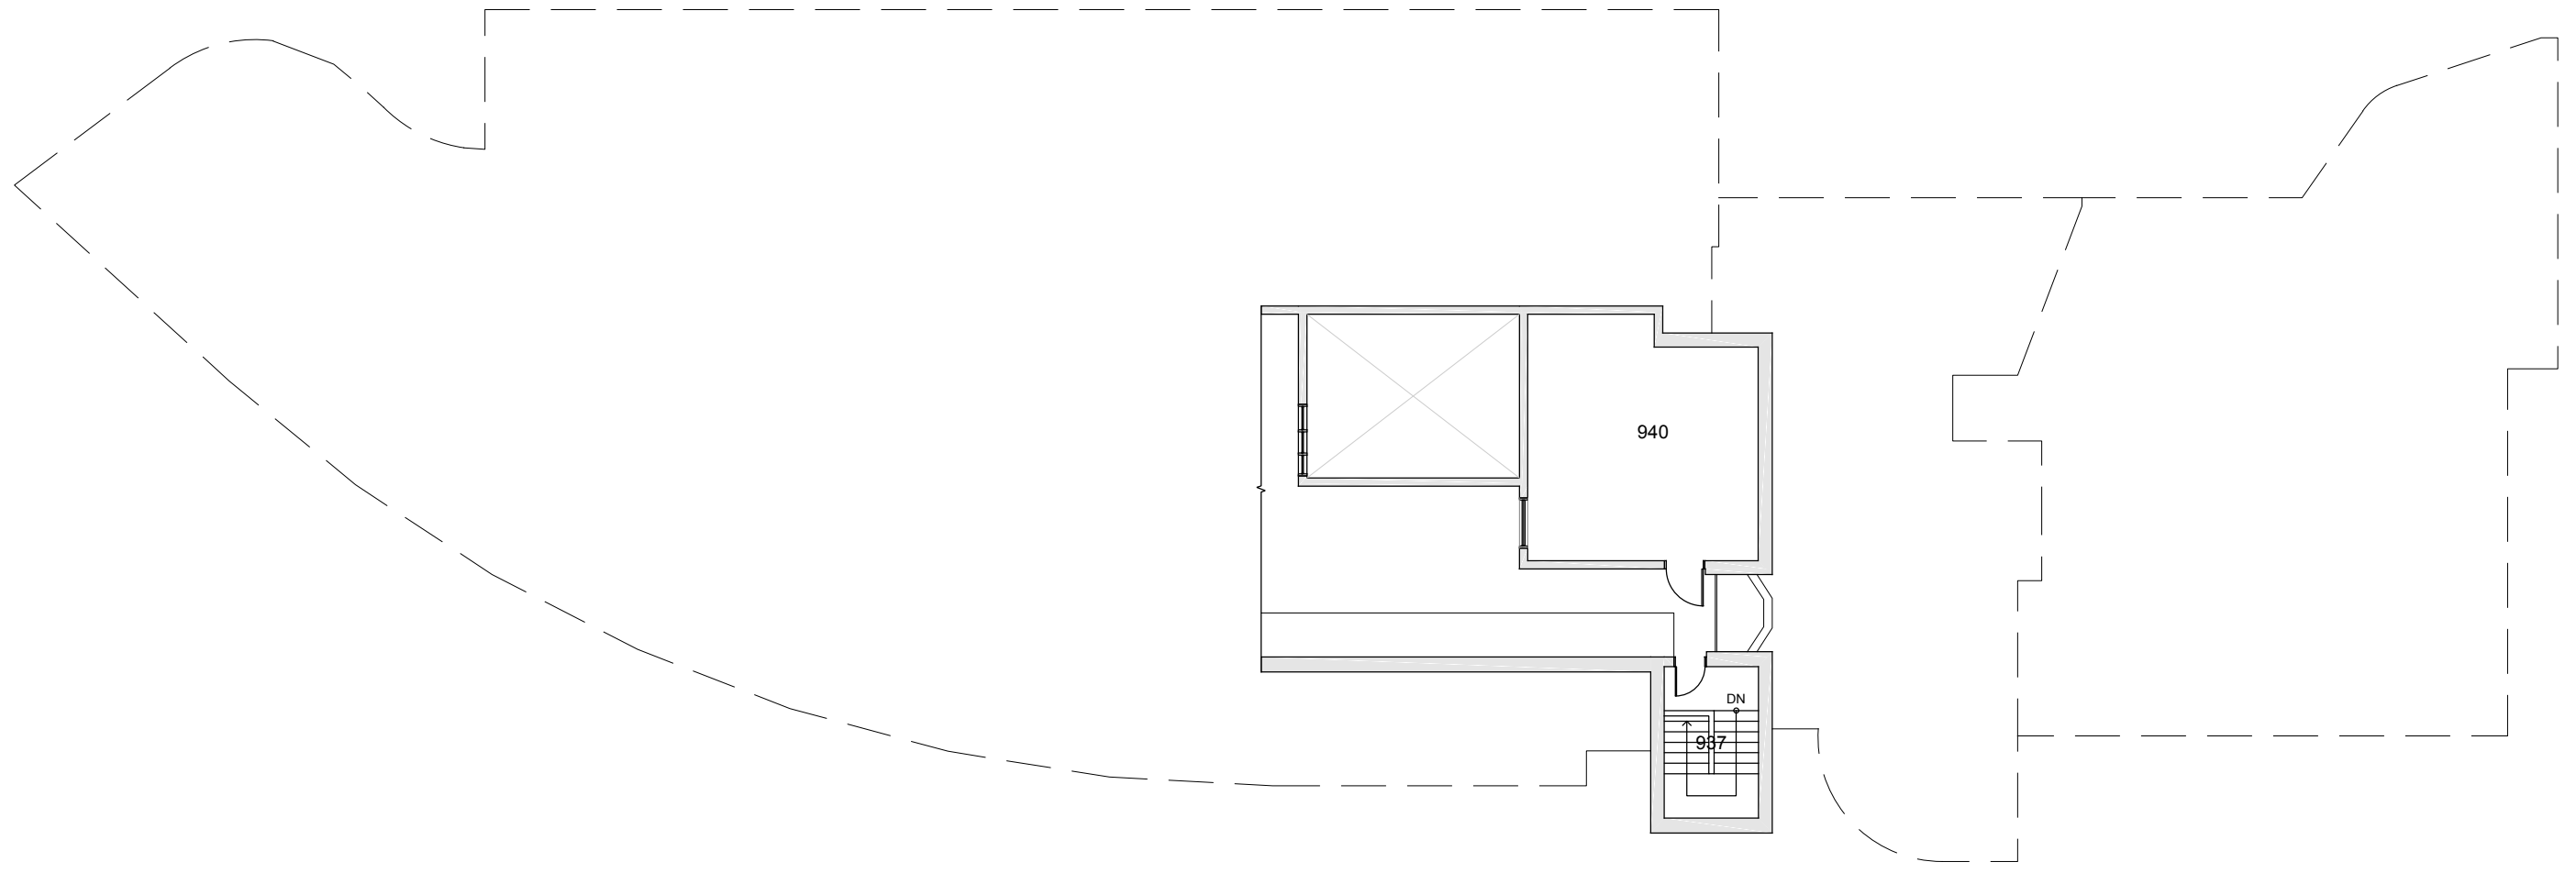

BASE FLOOR PLAN

Western Washington University (WWU) makes these documents available on an "as is" basis. All warranties and representations of any kind with regard to said documents are disclaimed, including the implied warranties of merchantability and fitness for a particular use. WWU does not warrant the documents against deficiencies of any kind.

MATHES HALL FLOOR 9 MEZZANINE		Building MA Floor # 09M
Last Drawing Revision: 02/28/2017		Last Sync With AIM: 02/09/2017