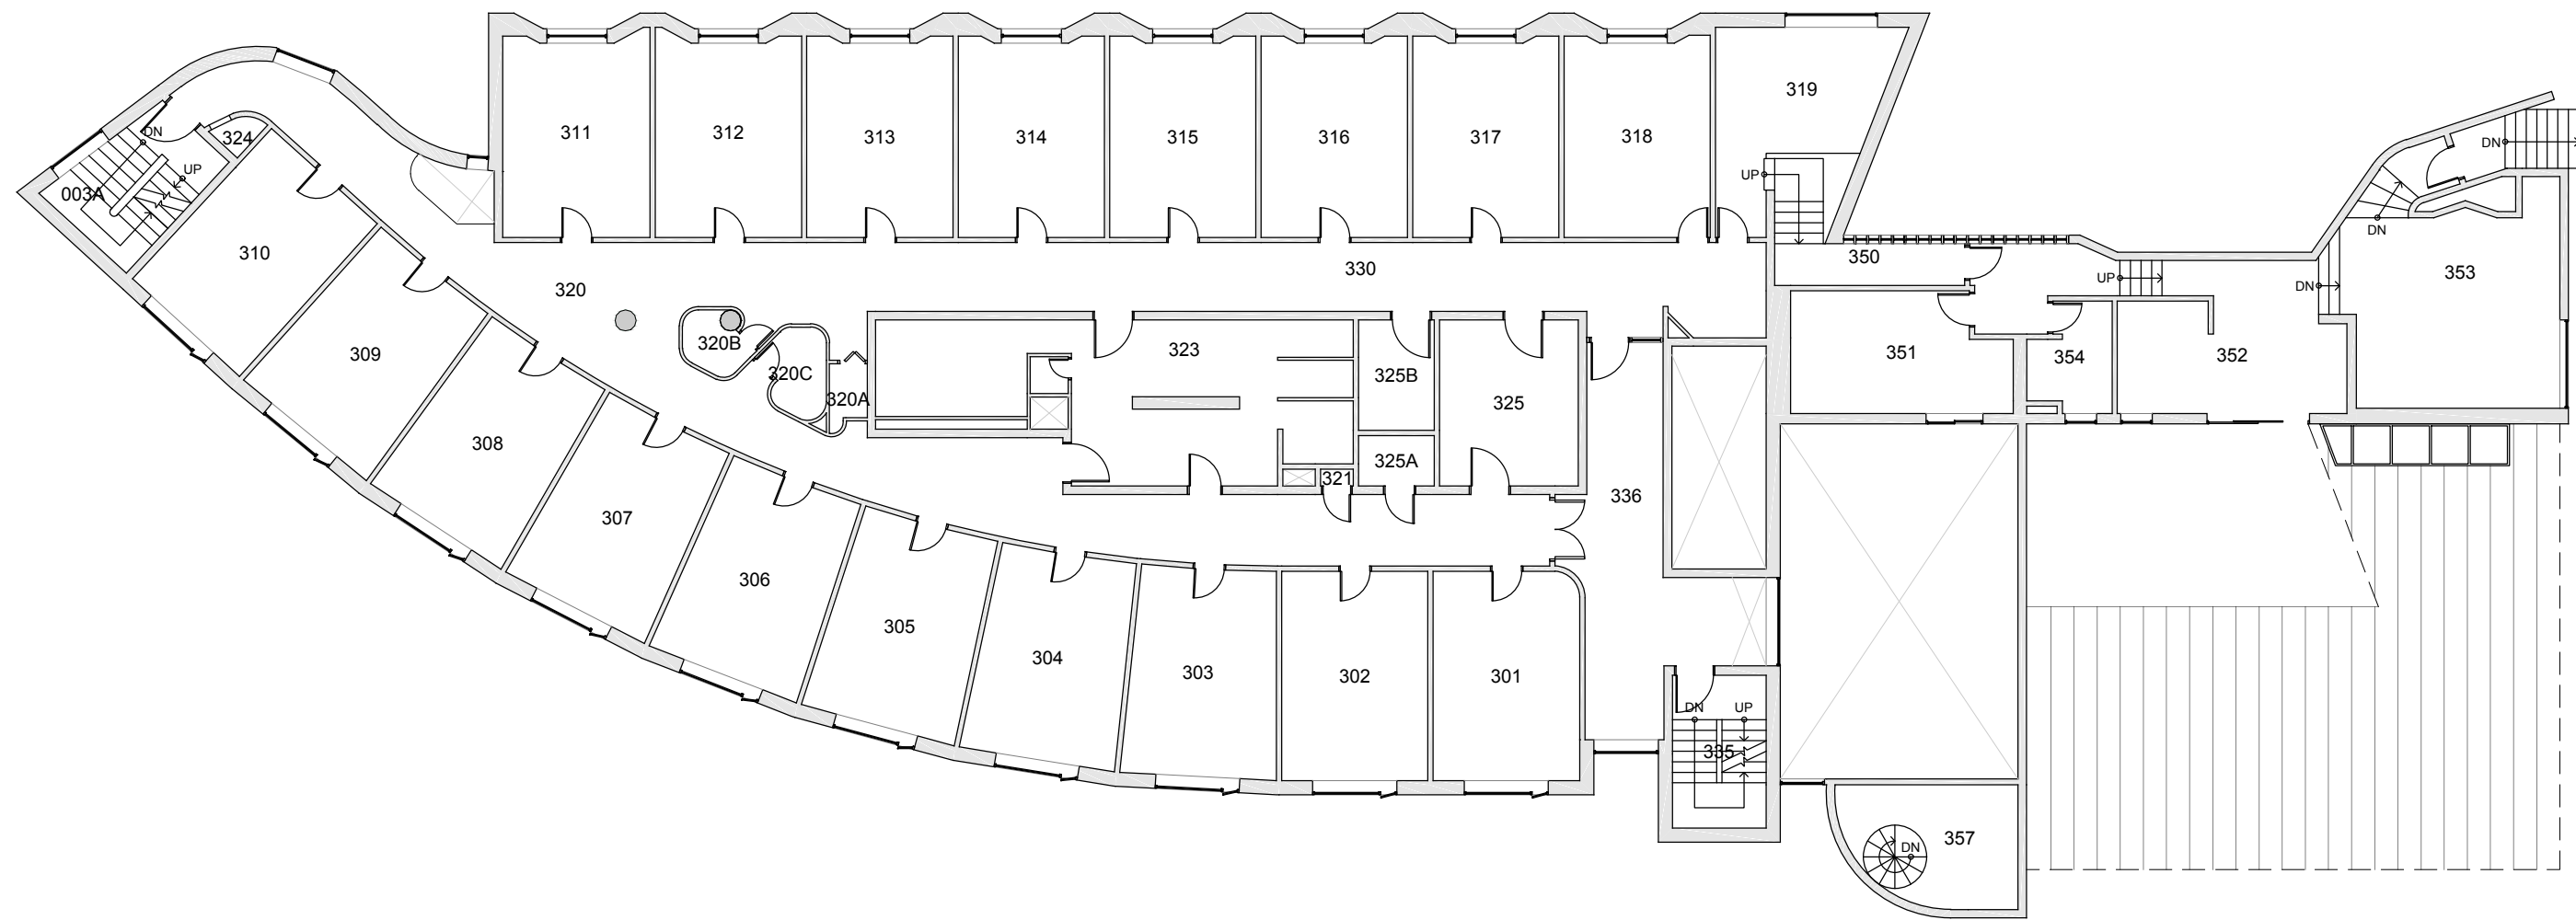

TRUE NORTH

Last Drawing Revision: 02/28/2017

MATHES HALL
FLOOR 1

Last Sync With AIM: 02/09/2017

Building	MA
Floor #	01

BASE FLOOR PLAN

Western Washington University (WWU) makes these documents available on an "as is" basis. All warranties and representations of any kind with regard to said documents are disclaimed, including the implied warranties of merchantability and fitness for a particular use. WWU does not warrant the documents against deficiencies of any kind.

<p>MATHES HALL FLOOR 2</p>	<p>Last Sync With AIM: 02/09/2017</p>
<p>Last Drawing Revision: 02/28/2017</p>	

<p>Building MA</p>
<p>Floor # 02</p>

BASE FLOOR PLAN

Western Washington University (WWU) makes these documents available on an "as is" basis. All warranties and representations of any kind with regard to said documents are disclaimed, including the implied warranties of merchantability and fitness for a particular use. WWU does not warrant the documents against deficiencies of any kind.