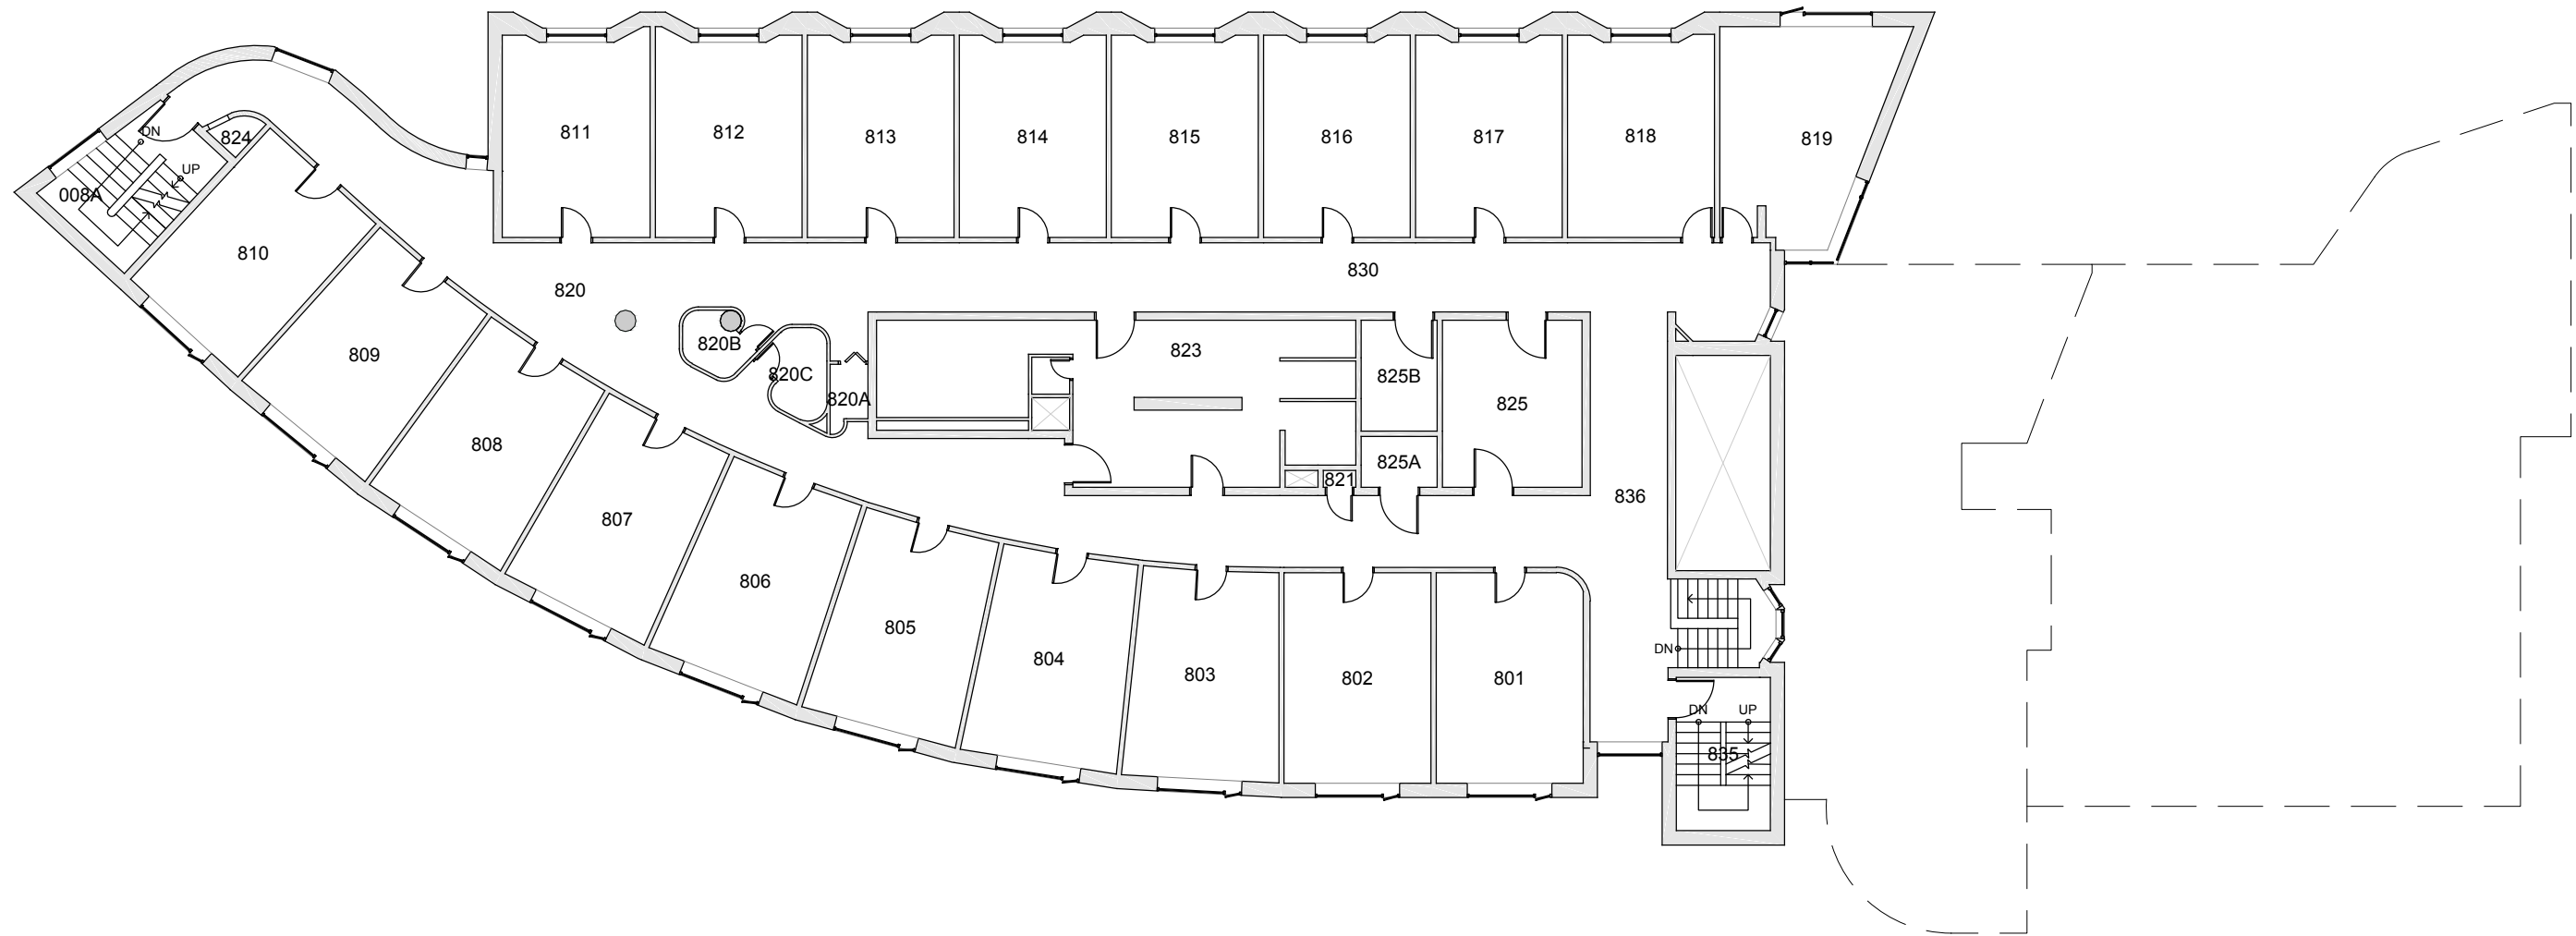

BASE FLOOR PLAN

Western Washington University (WWU) makes these documents available on an "as is" basis. All warranties and representations of any kind with regard to said documents are disclaimed, including the implied warranties of merchantability and fitness for a particular use. WWU does not warrant the documents against deficiencies of any kind.

Last Drawing Revision: 02/28/2017

MATHES HALL
FLOOR 8

Last Sync With AIM: 02/09/2017

Building
MA
Floor #
08