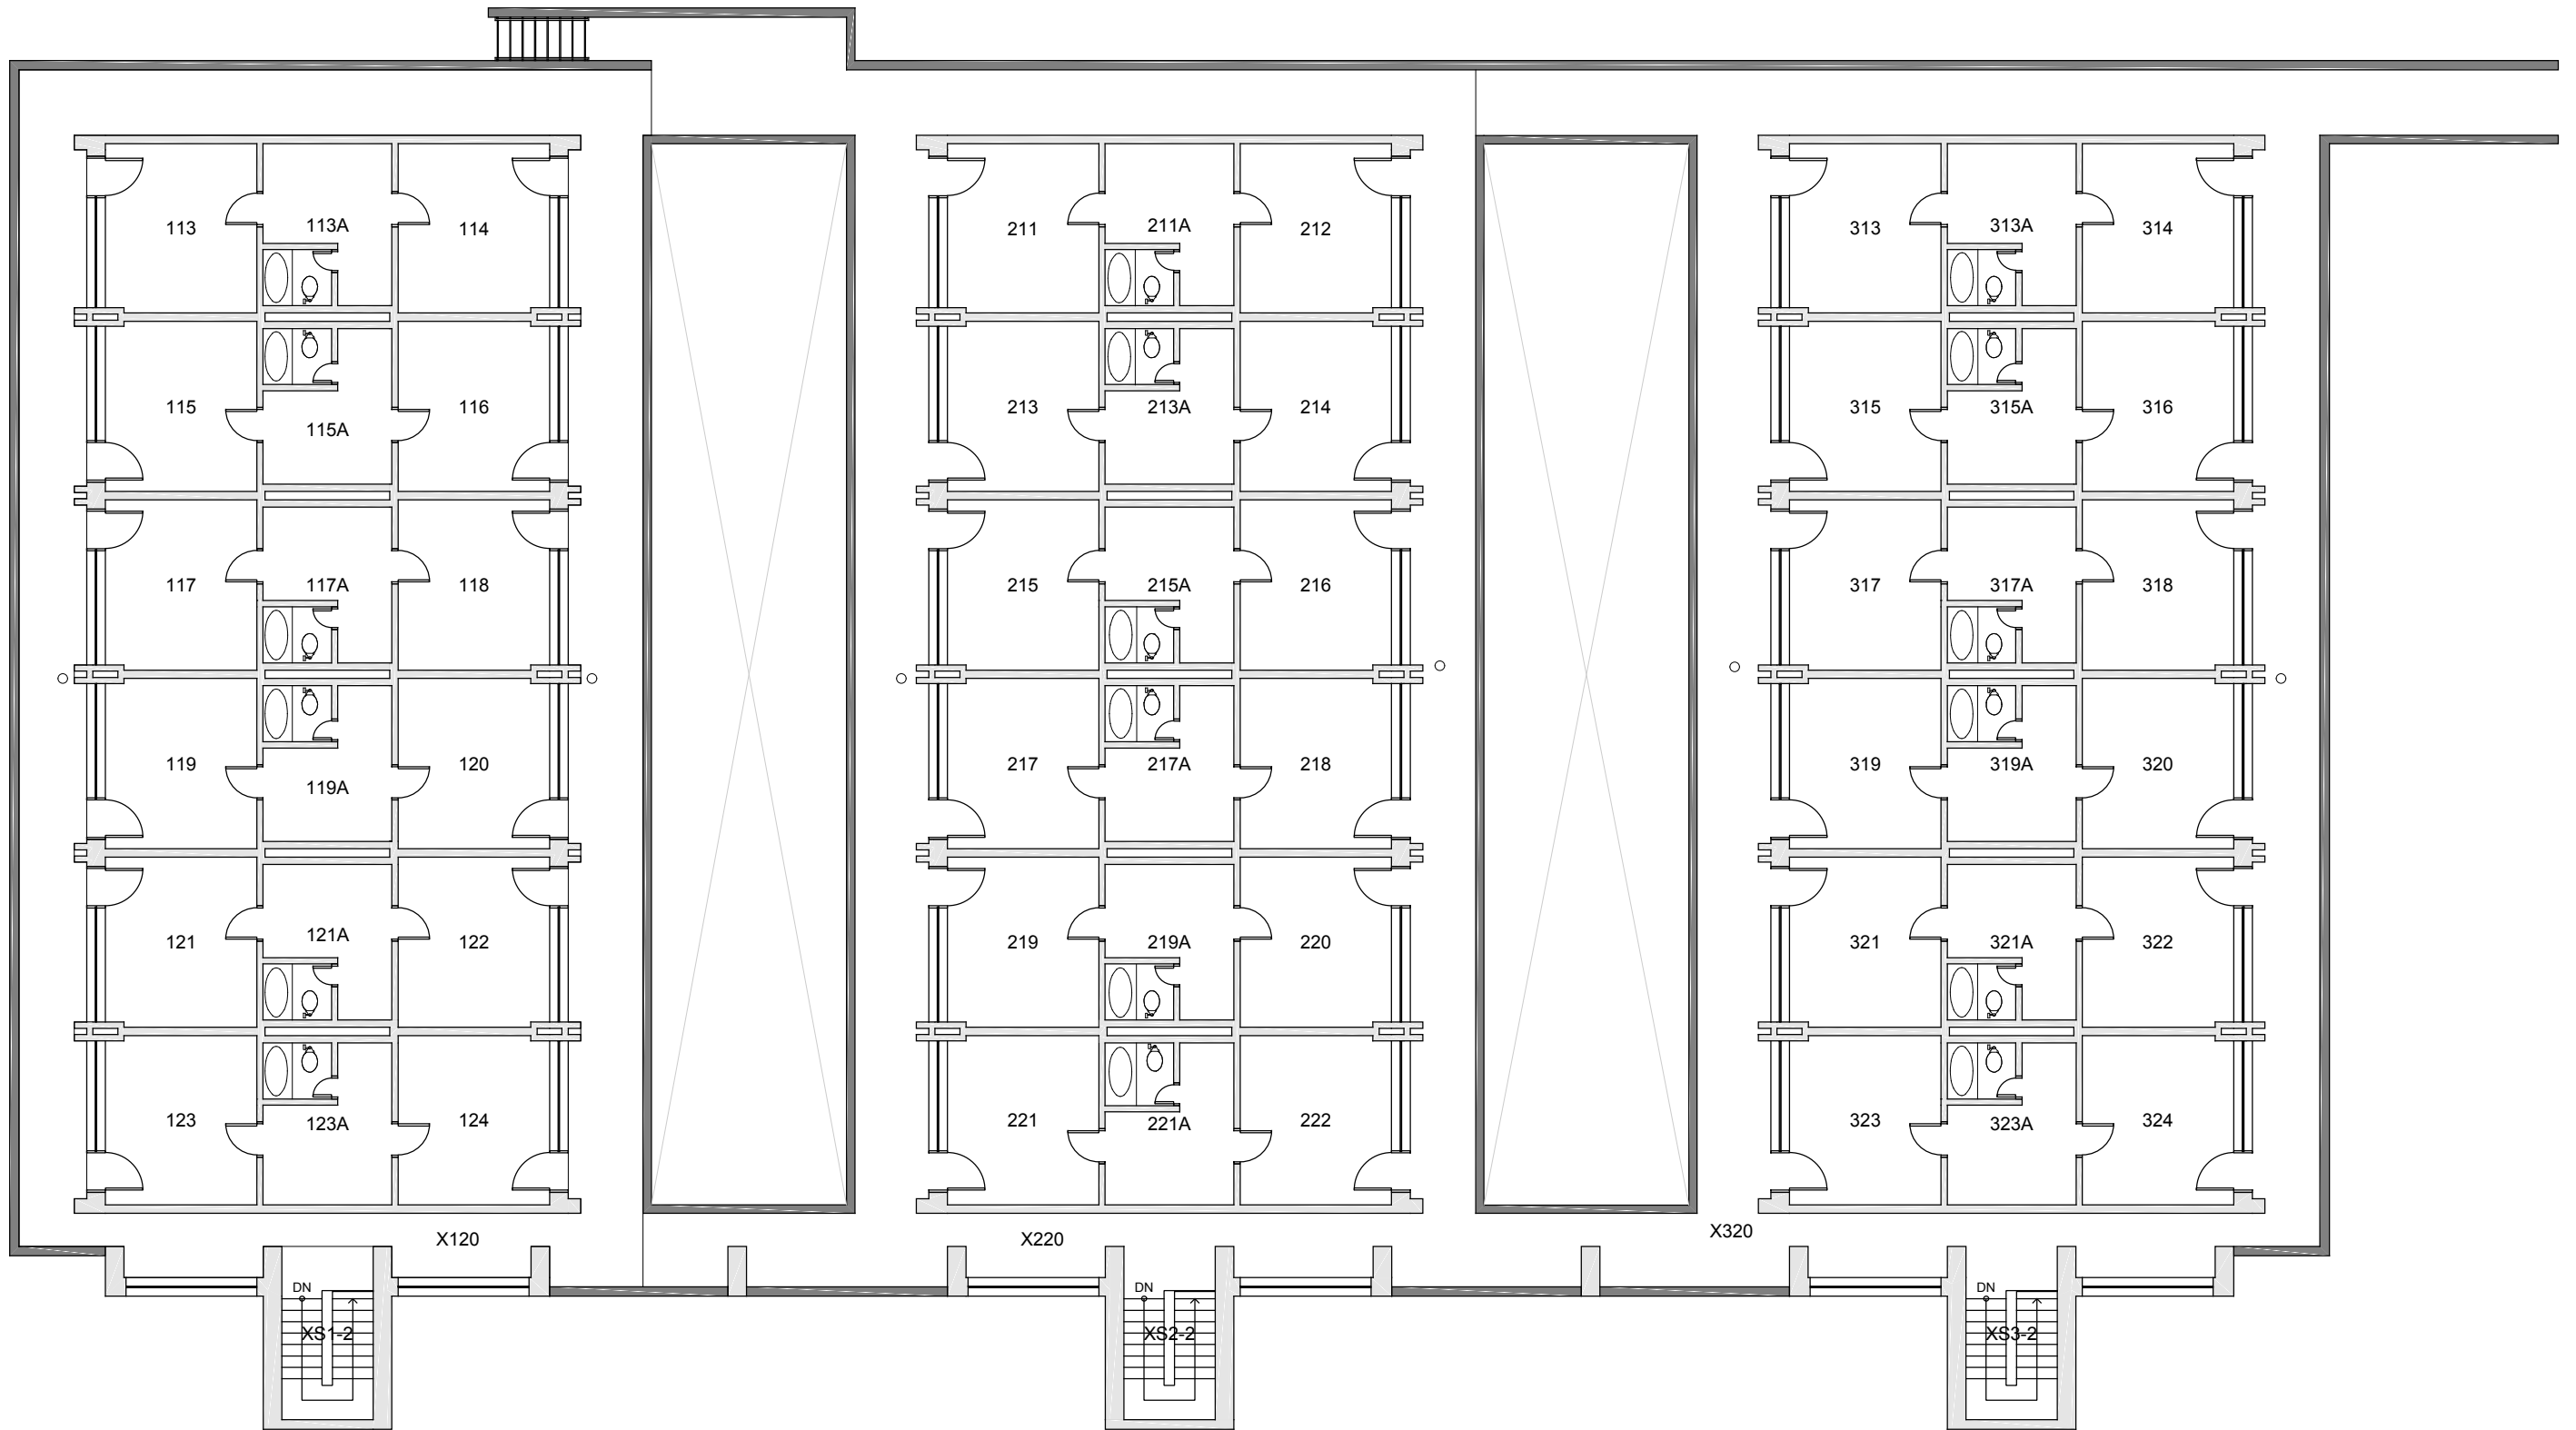

BASE FLOOR PLAN

Western Washington University (WWU) makes these documents available on an "as is" basis. All warranties and representations of any kind with regard to said documents are disclaimed, including the implied warranties of merchantability and fitness for a particular use. WWU does not warrant the documents against deficiencies of any kind.

HIGHLAND HALL
FLOOR 1

Last Drawing Revision: 02/24/2017

Last Sync With AIM: 02/10/2017

Building	HI
Floor #	01

BASE FLOOR PLAN

Western Washington University (WWU) makes these documents available on an "as is" basis. All warranties and representations of any kind with regard to said documents are disclaimed, including the implied warranties of merchantability and fitness for a particular use. WWU does not warrant the documents against deficiencies of any kind.

HIGHLAND HALL
FLOOR 2

Last Drawing Revision: 02/24/2017

Last Sync With AIM: 02/24/2017

Building	HI
Floor #	02