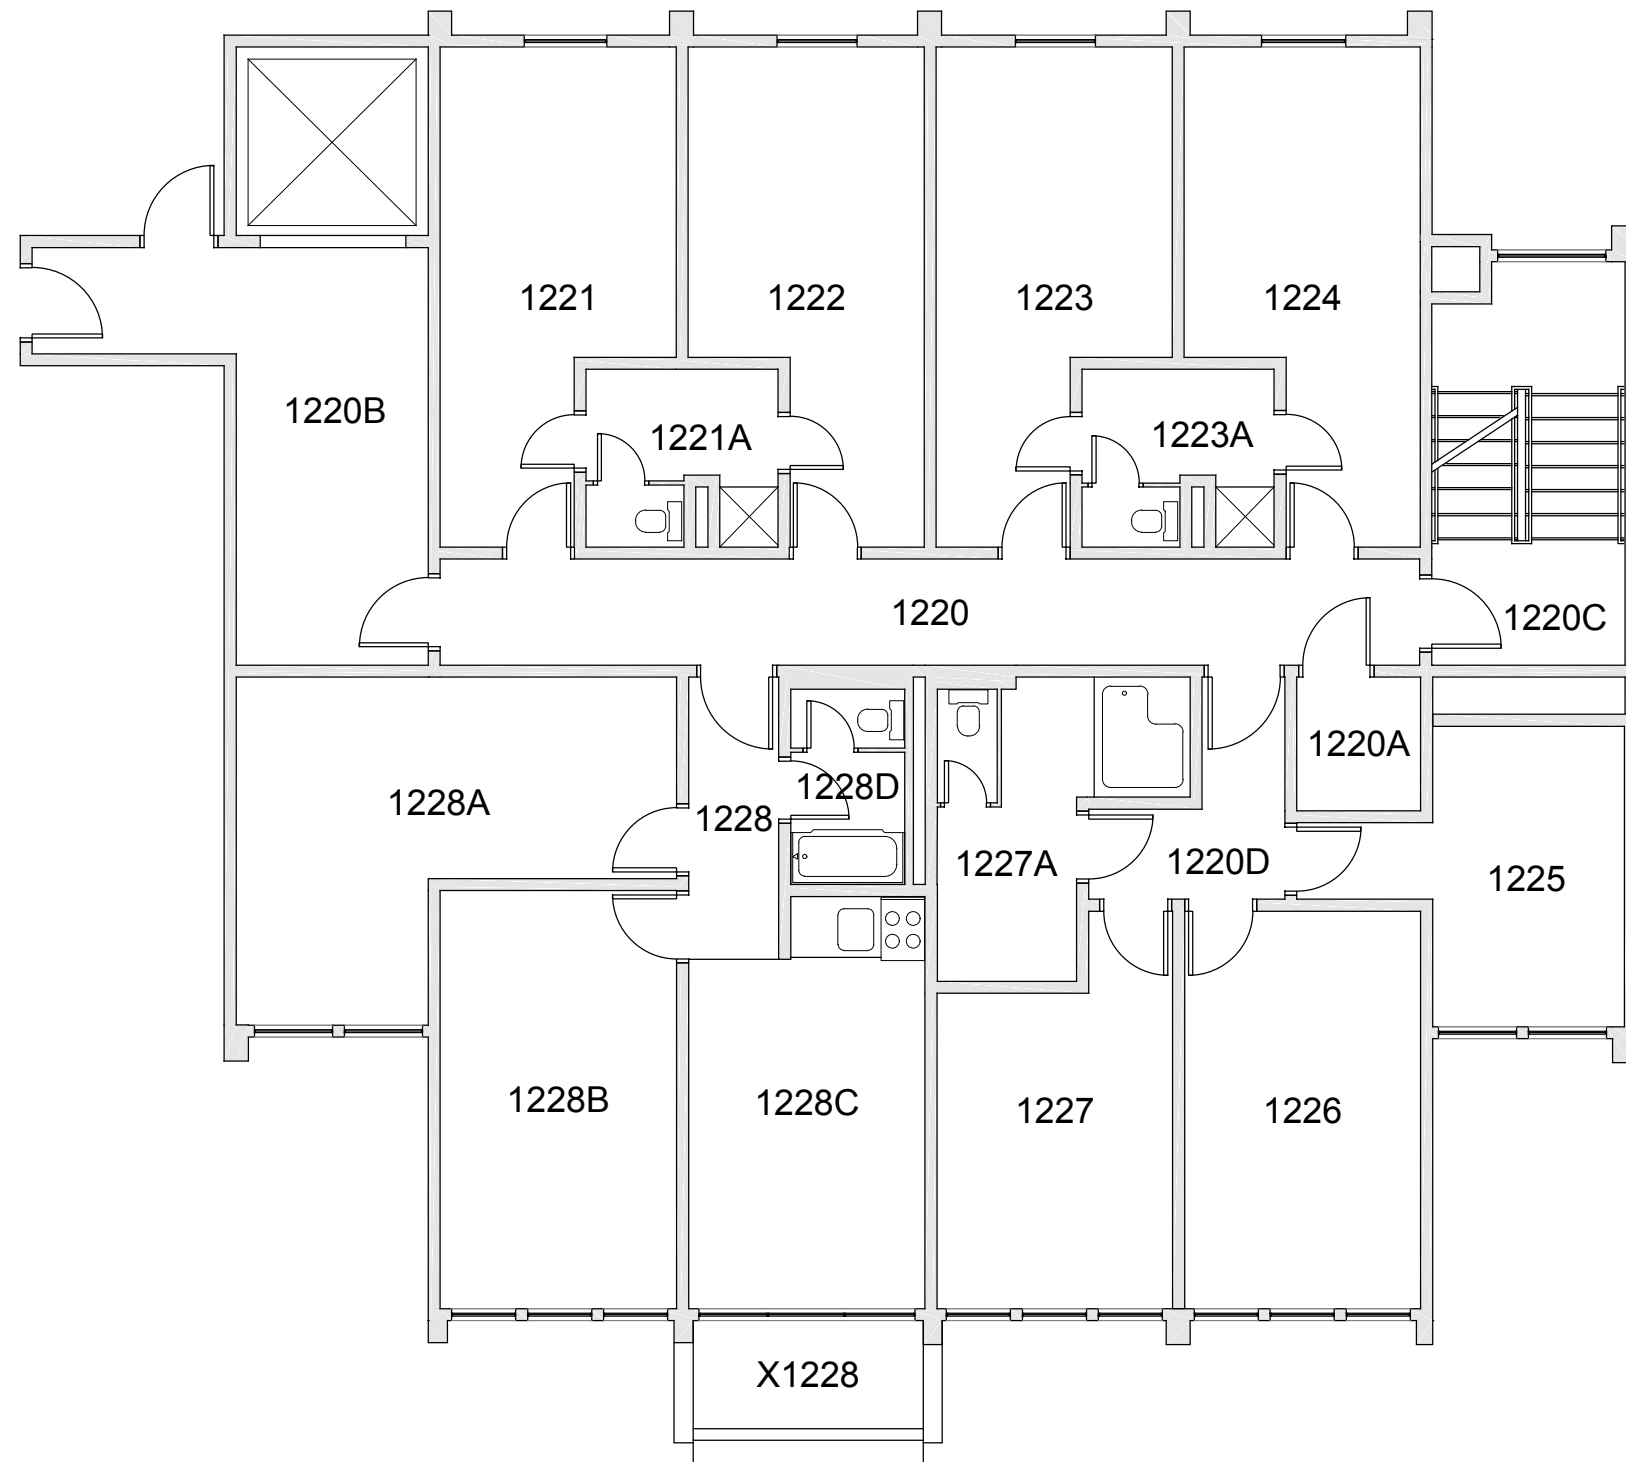

FAIRHAVEN TOWER 12	
FLOOR 1	
Last Drawing Revision: 02/15/2017	Last Sync With AIM: 02/09/2017

Building FX12
Floor # 01

BASE FLOOR PLAN

Western Washington University (WWU) makes these documents available on an "as is" basis. All warranties and representations of any kind with regard to said documents are disclaimed, including the implied warranties of merchantability and fitness for a particular use. WWU does not warrant the documents against deficiencies of any kind.

FAIRHAVEN TOWER 12
FLOOR 2

Last Drawing Revision: 02/15/2017

Last Sync With AIM: 02/09/2017

Building
FX12
Floor #
02

BASE FLOOR PLAN

Western Washington University (WWU) makes these documents available on an "as is" basis. All warranties and representations of any kind with regard to said documents are disclaimed, including the implied warranties of merchantability and fitness for a particular use. WWU does not warrant the documents against deficiencies of any kind.

FAIRHAVEN TOWER 12
FLOOR 3

Last Drawing Revision: 02/15/2017

Last Sync With AIM: 02/09/2017

Building	FX12
Floor #	03

BASE FLOOR PLAN

Western Washington University (WWU) makes these documents available on an "as is" basis. All warranties and representations of any kind with regard to said documents are disclaimed, including the implied warranties of merchantability and fitness for a particular use. WWU does not warrant the documents against deficiencies of any kind.

FAIRHAVEN TOWER 12
FLOOR 4

Last Drawing Revision: 02/15/2017

Last Sync With AIM: 02/09/2017

Building
FX12
Floor #
04