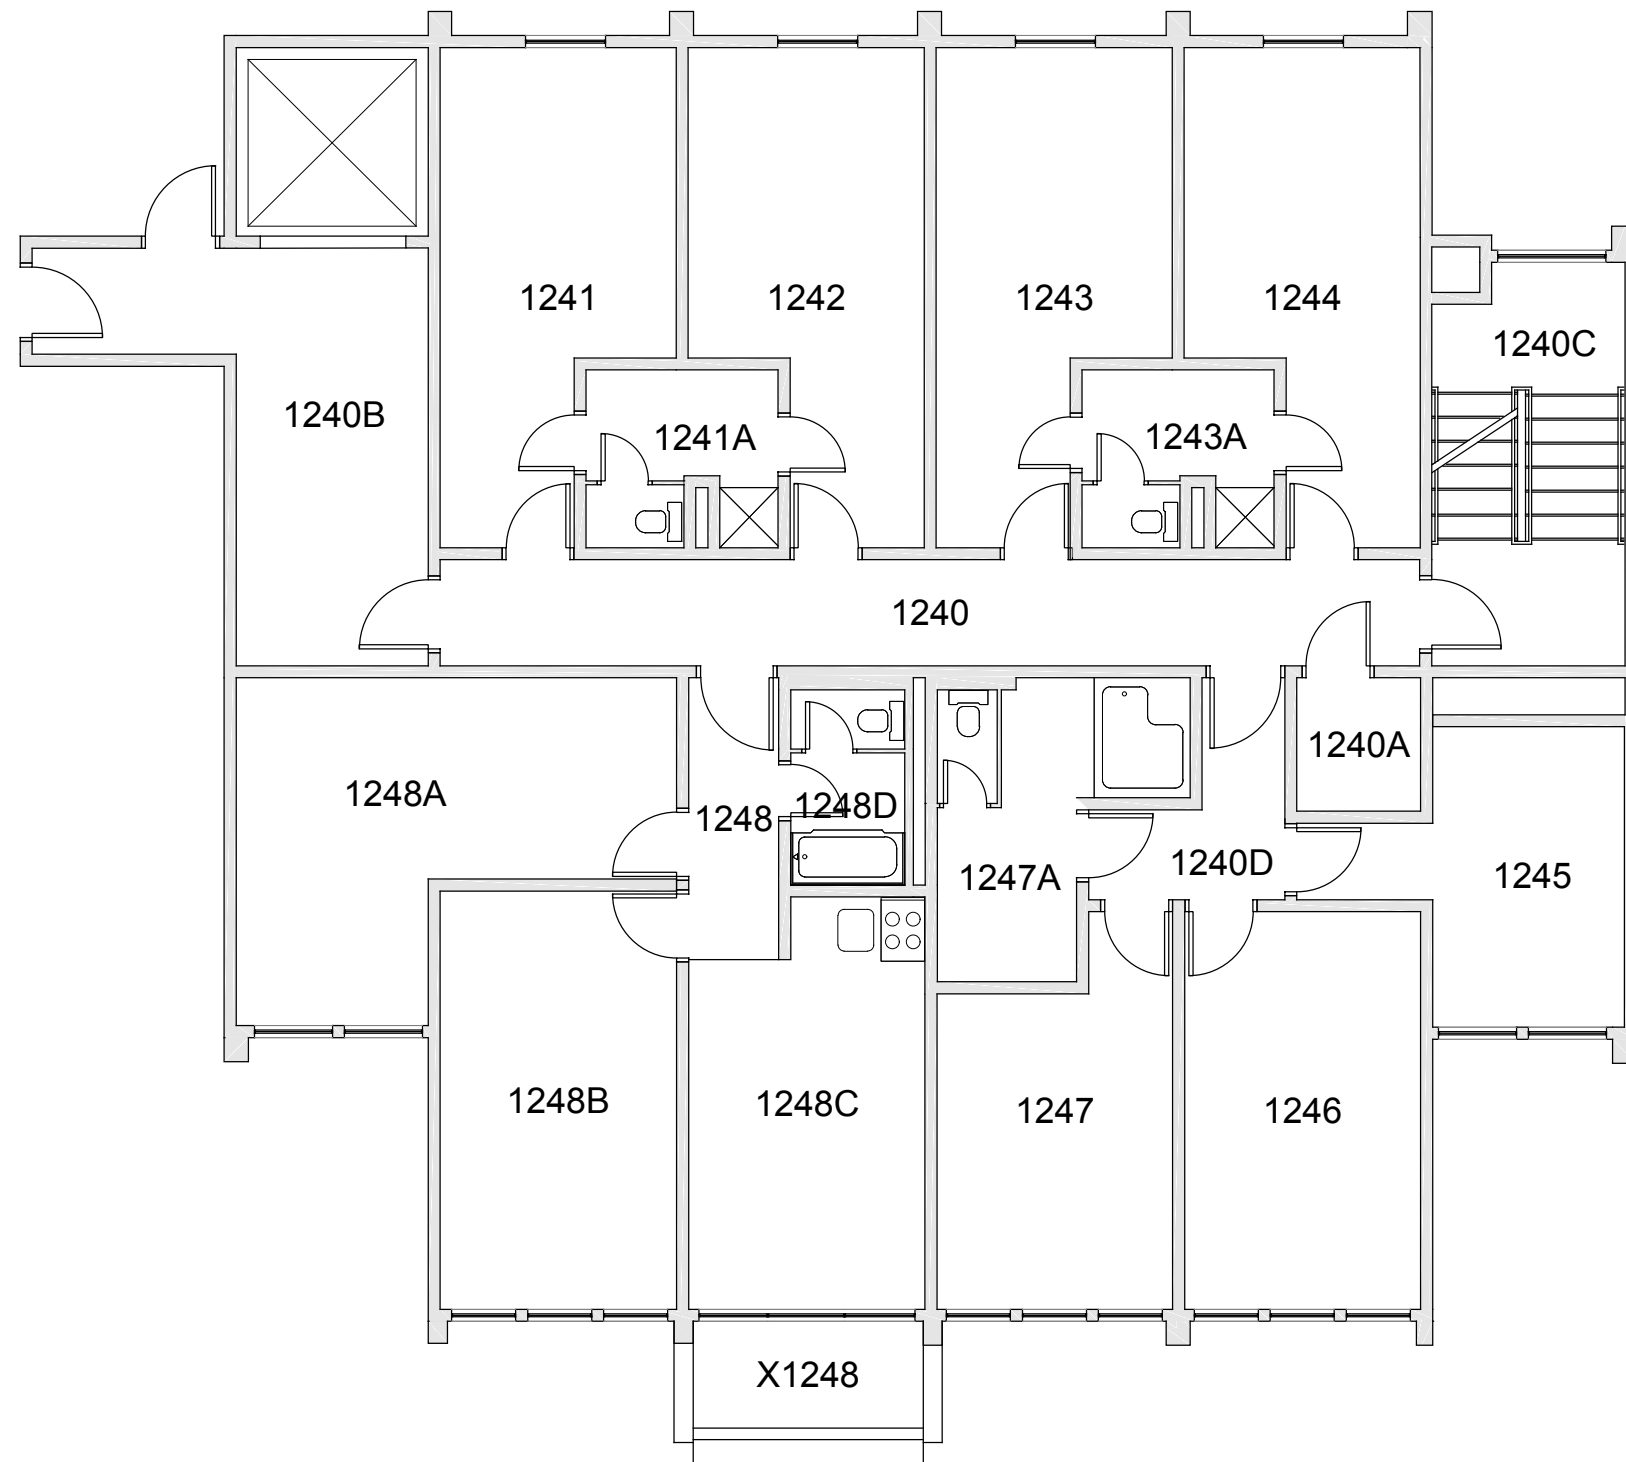

FAIRHAVEN TOWER 12	
FLOOR 1	
Last Drawing Revision: 02/15/2017	Last Sync With AIM: 02/09/2017

Building FX12
Floor # 01

BASE FLOOR PLAN

Western Washington University (WWU) makes these documents available on an "as is" basis. All warranties and representations of any kind with regard to said documents are disclaimed, including the implied warranties of merchantability and fitness for a particular use. WWU does not warrant the documents against deficiencies of any kind.

FAIRHAVEN TOWER 12
FLOOR 2

Last Drawing Revision: 02/15/2017

Last Sync With AIM: 02/09/2017

Building
FX12
Floor #
02

BASE FLOOR PLAN

Western Washington University (WWU) makes these documents available on an "as is" basis. All warranties and representations of any kind with regard to said documents are disclaimed, including the implied warranties of merchantability and fitness for a particular use. WWU does not warrant the documents against deficiencies of any kind.

FAIRHAVEN TOWER 12
FLOOR 3

Last Drawing Revision: 02/15/2017

Last Sync With AIM: 02/09/2017

Building	FX12
Floor #	03

BASE FLOOR PLAN

Western Washington University (WWU) makes these documents available on an "as is" basis. All warranties and representations of any kind with regard to said documents are disclaimed, including the implied warranties of merchantability and fitness for a particular use. WWU does not warrant the documents against deficiencies of any kind.

FAIRHAVEN TOWER 12
FLOOR 4

Last Drawing Revision: 02/15/2017

Last Sync With AIM: 02/09/2017

Building
FX12
Floor #
04