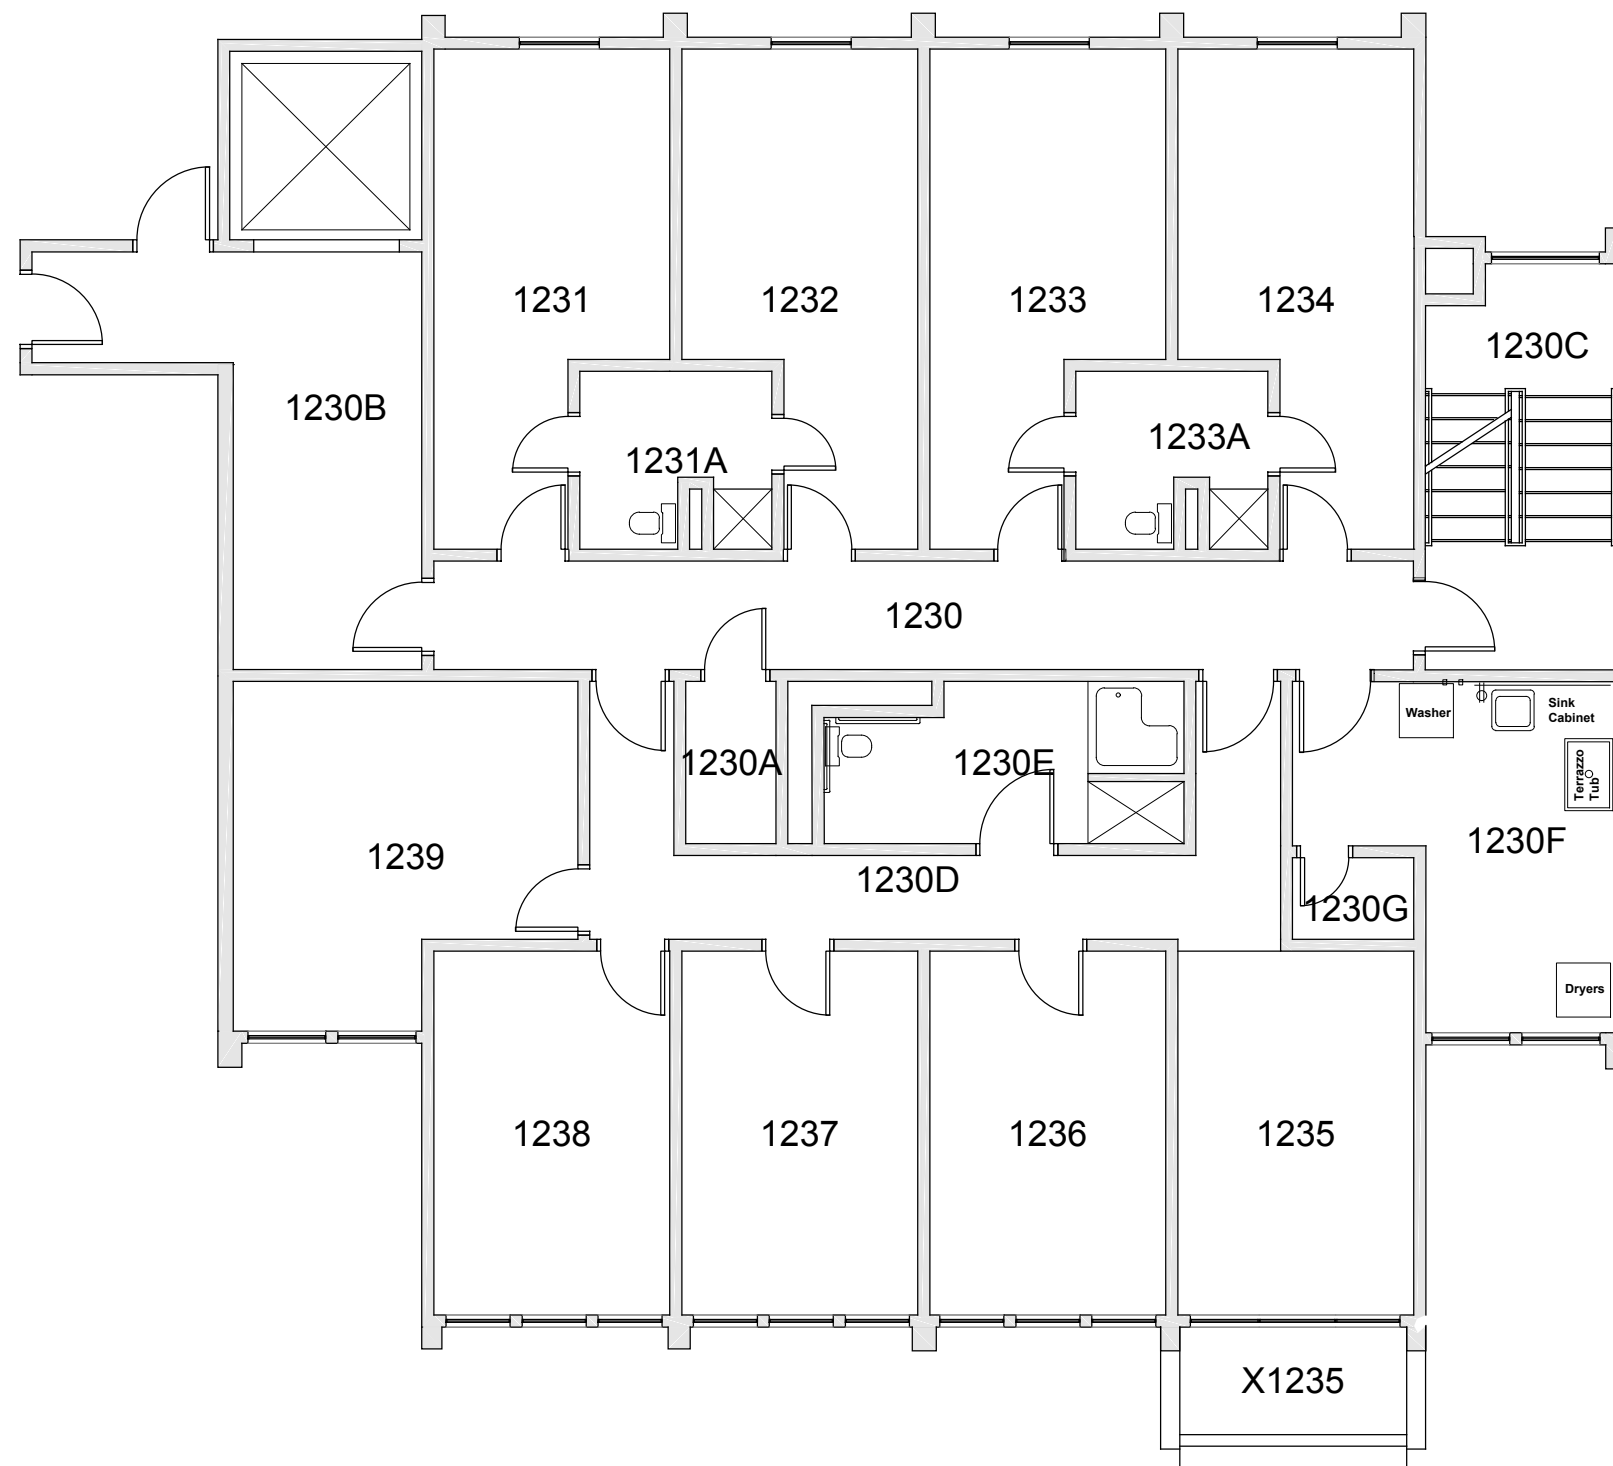

FAIRHAVEN TOWER 12	
FLOOR 1	
Last Drawing Revision: 02/15/2017	Last Sync With AIM: 02/09/2017

Building FX12
Floor # 01

BASE FLOOR PLAN

Western Washington University (WWU) makes these documents available on an "as is" basis. All warranties and representations of any kind with regard to said documents are disclaimed, including the implied warranties of merchantability and fitness for a particular use. WWU does not warrant the documents against deficiencies of any kind.

FAIRHAVEN TOWER 12
FLOOR 2

Last Drawing Revision: 02/15/2017

Last Sync With AIM: 02/09/2017

Building
FX12
Floor #
02

BASE FLOOR PLAN

Western Washington University (WWU) makes these documents available on an "as is" basis. All warranties and representations of any kind with regard to said documents are disclaimed, including the implied warranties of merchantability and fitness for a particular use. WWU does not warrant the documents against deficiencies of any kind.

FAIRHAVEN TOWER 12
FLOOR 3

Last Drawing Revision: 02/15/2017

Last Sync With AIM: 02/09/2017

Building	FX12
Floor #	03

BASE FLOOR PLAN

Western Washington University (WWU) makes these documents available on an "as is" basis. All warranties and representations of any kind with regard to said documents are disclaimed, including the implied warranties of merchantability and fitness for a particular use. WWU does not warrant the documents against deficiencies of any kind.

FAIRHAVEN TOWER 12
FLOOR 4

Last Drawing Revision: 02/15/2017

Last Sync With AIM: 02/09/2017

Building
FX12
Floor #
04