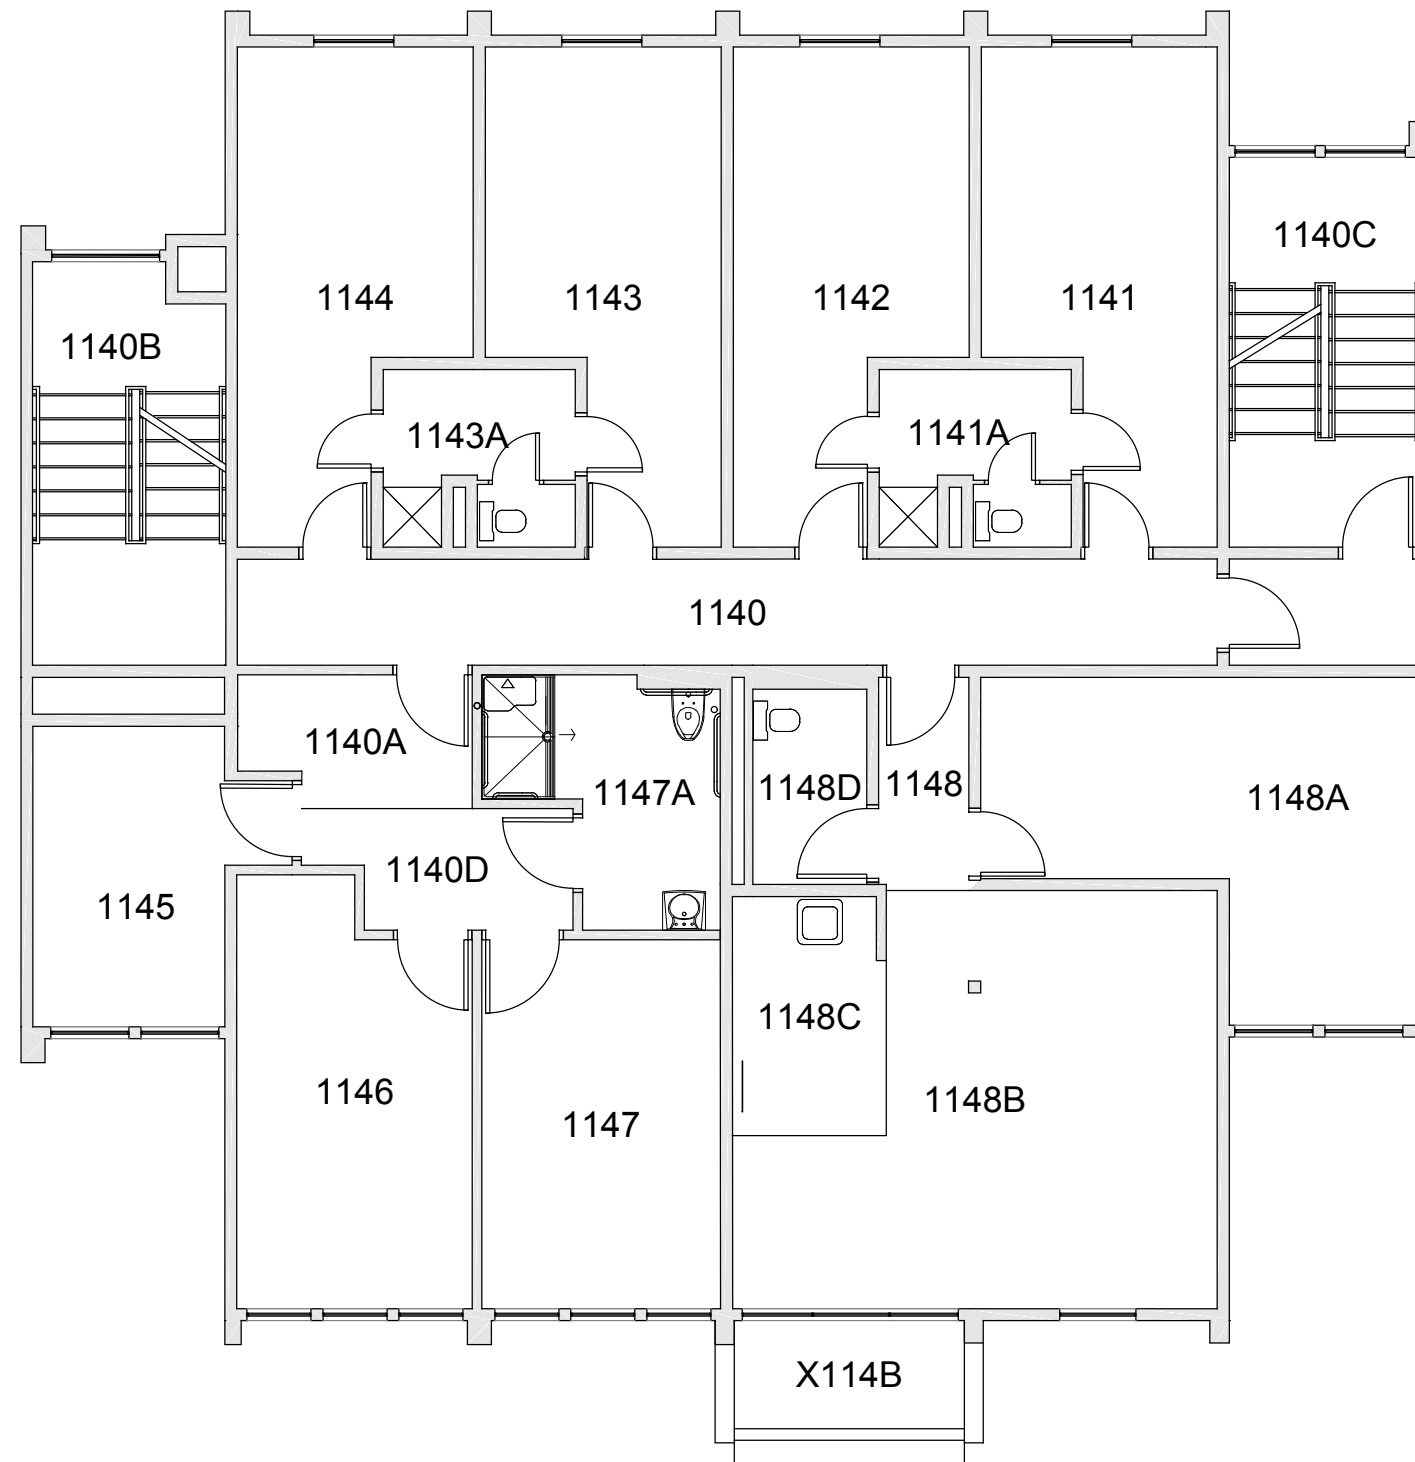

**FAIRHAVEN TOWER 11**  
FLOOR 1

Last Drawing Revision: 02/15/2017

Last Sync With AIM: 02/09/2017

Building  
**FX11**  
Floor #  
**01**

**BASE FLOOR PLAN**

Western Washington University (WWU) makes these documents available on an "as is" basis. All warranties and representations of any kind with regard to said documents are disclaimed, including the implied warranties of merchantability and fitness for a particular use. WWU does not warrant the documents against deficiencies of any kind.

**FAIRHAVEN TOWER 11**  
FLOOR 2  
Last Drawing Revision: 02/15/2017  
Last Sync With AIM: 02/09/2017

Building # **FX11**  
Floor # **02**

**BASE FLOOR PLAN**

Western Washington University (WWU) makes these documents available on an "as is" basis. All warranties and representations of any kind with regard to said documents are disclaimed, including the implied warranties of merchantability and fitness for a particular use. WWU does not warrant the documents against deficiencies of any kind.

<p><b>FAIRHAVEN TOWER 11</b> FLOOR 3</p>	<p>Last Drawing Revision: 02/15/2017</p>	<p>Last Sync With AIM: 02/09/2017</p>
--	--	---------------------------------------

<p>Building <b>FX11</b></p>
<p>Floor # <b>03</b></p>

<p><b>FAIRHAVEN TOWER 11</b> FLOOR 4</p> <p>Last Drawing Revision: 02/15/2017</p>	<p>Last Sync With AIM: 02/09/2017</p>
---	---------------------------------------

<p>Building <b>FX11</b></p> <p>Floor # <b>04</b></p>
--