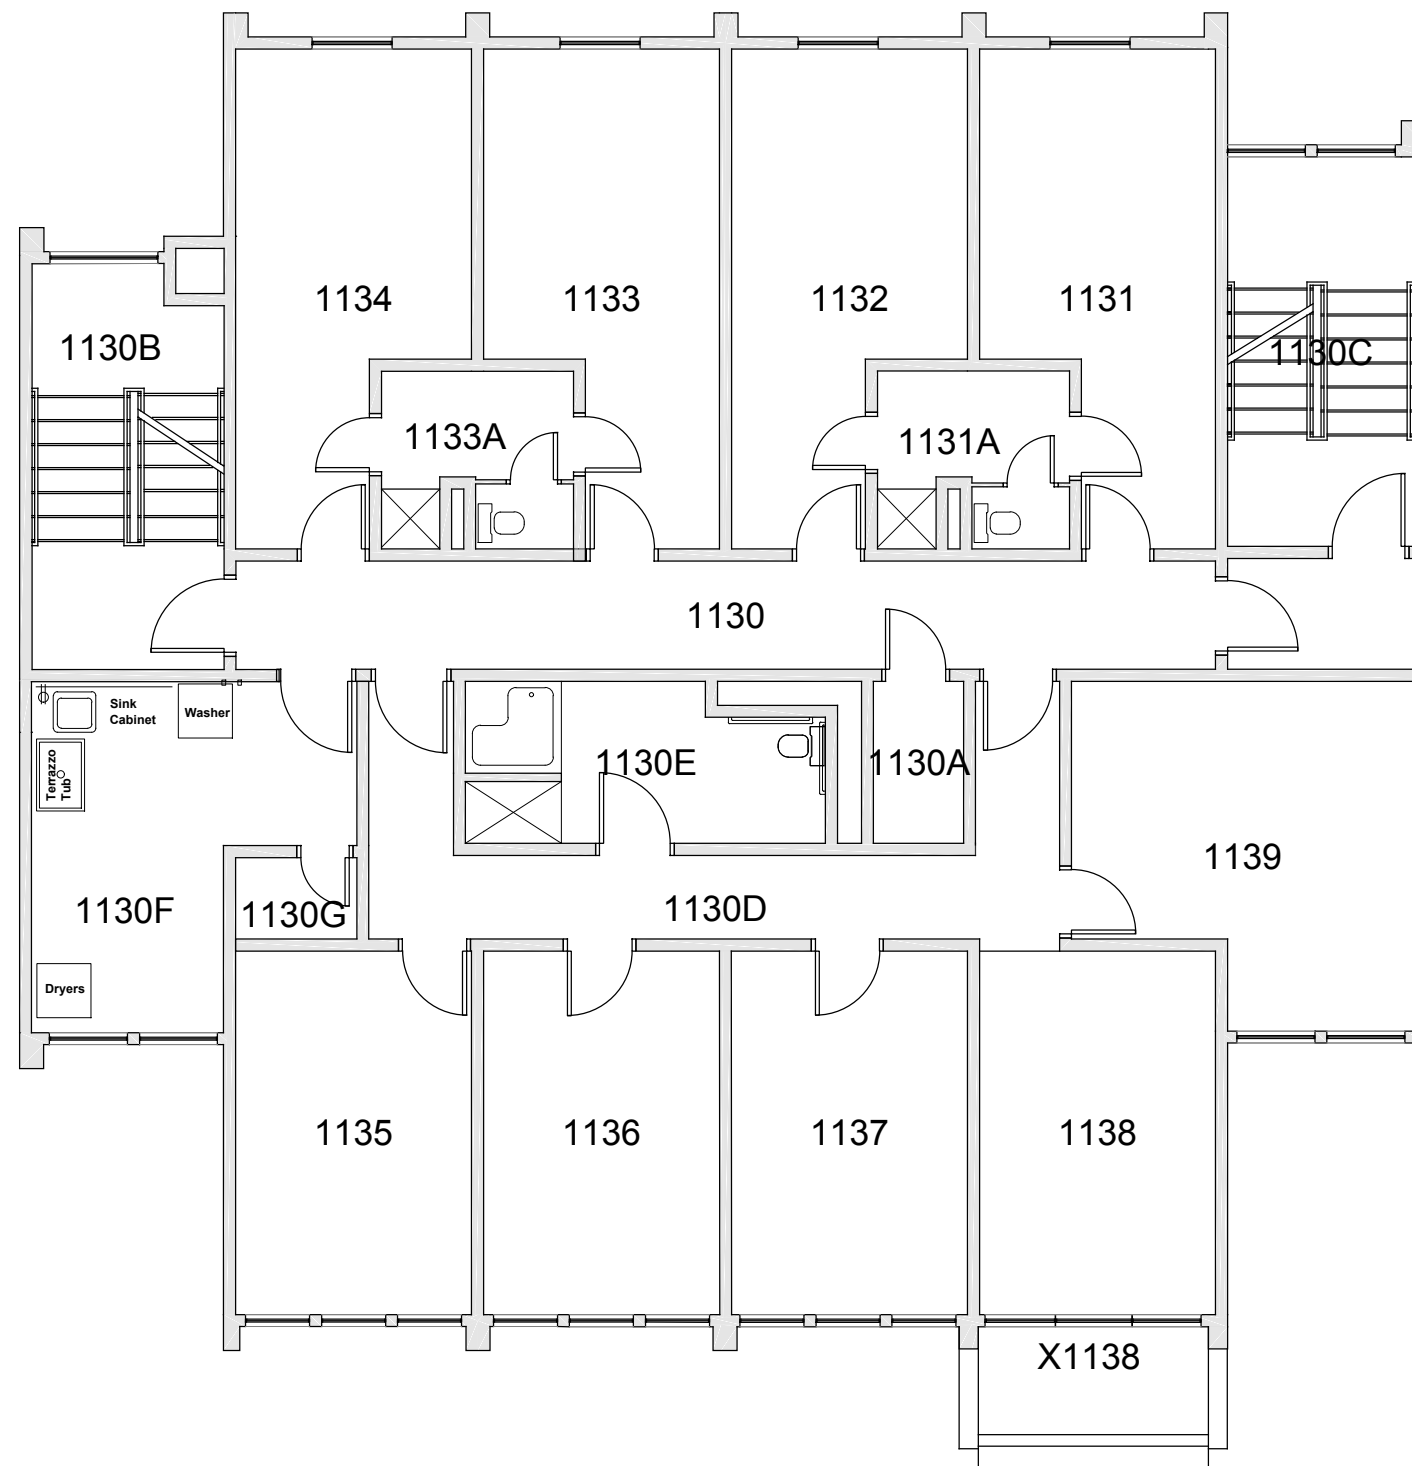

**FAIRHAVEN TOWER 11**  
FLOOR 1

Last Drawing Revision: 02/15/2017

Last Sync With AIM: 02/09/2017

Building  
**FX11**  
Floor #  
**01**

**BASE FLOOR PLAN**

Western Washington University (WWU) makes these documents available on an "as is" basis. All warranties and representations of any kind with regard to said documents are disclaimed, including the implied warranties of merchantability and fitness for a particular use. WWU does not warrant the documents against deficiencies of any kind.

**FAIRHAVEN TOWER 11**  
FLOOR 2  
Last Drawing Revision: 02/15/2017  
Last Sync With AIM: 02/09/2017

Building # **FX11**  
Floor # **02**

**BASE FLOOR PLAN**

Western Washington University (WWU) makes these documents available on an "as is" basis. All warranties and representations of any kind with regard to said documents are disclaimed, including the implied warranties of merchantability and fitness for a particular use. WWU does not warrant the documents against deficiencies of any kind.

<p><b>FAIRHAVEN TOWER 11</b> FLOOR 3</p>	<p>Last Drawing Revision: 02/15/2017</p>	<p>Last Sync With AIM: 02/09/2017</p>
--	--	---------------------------------------

<p>Building <b>FX11</b></p>
<p>Floor # <b>03</b></p>

<p><b>FAIRHAVEN TOWER 11</b> FLOOR 4</p> <p>Last Drawing Revision: 02/15/2017</p>	<p>Last Sync With AIM: 02/09/2017</p>
---	---------------------------------------

<p>Building <b>FX11</b></p> <p>Floor # <b>04</b></p>
--