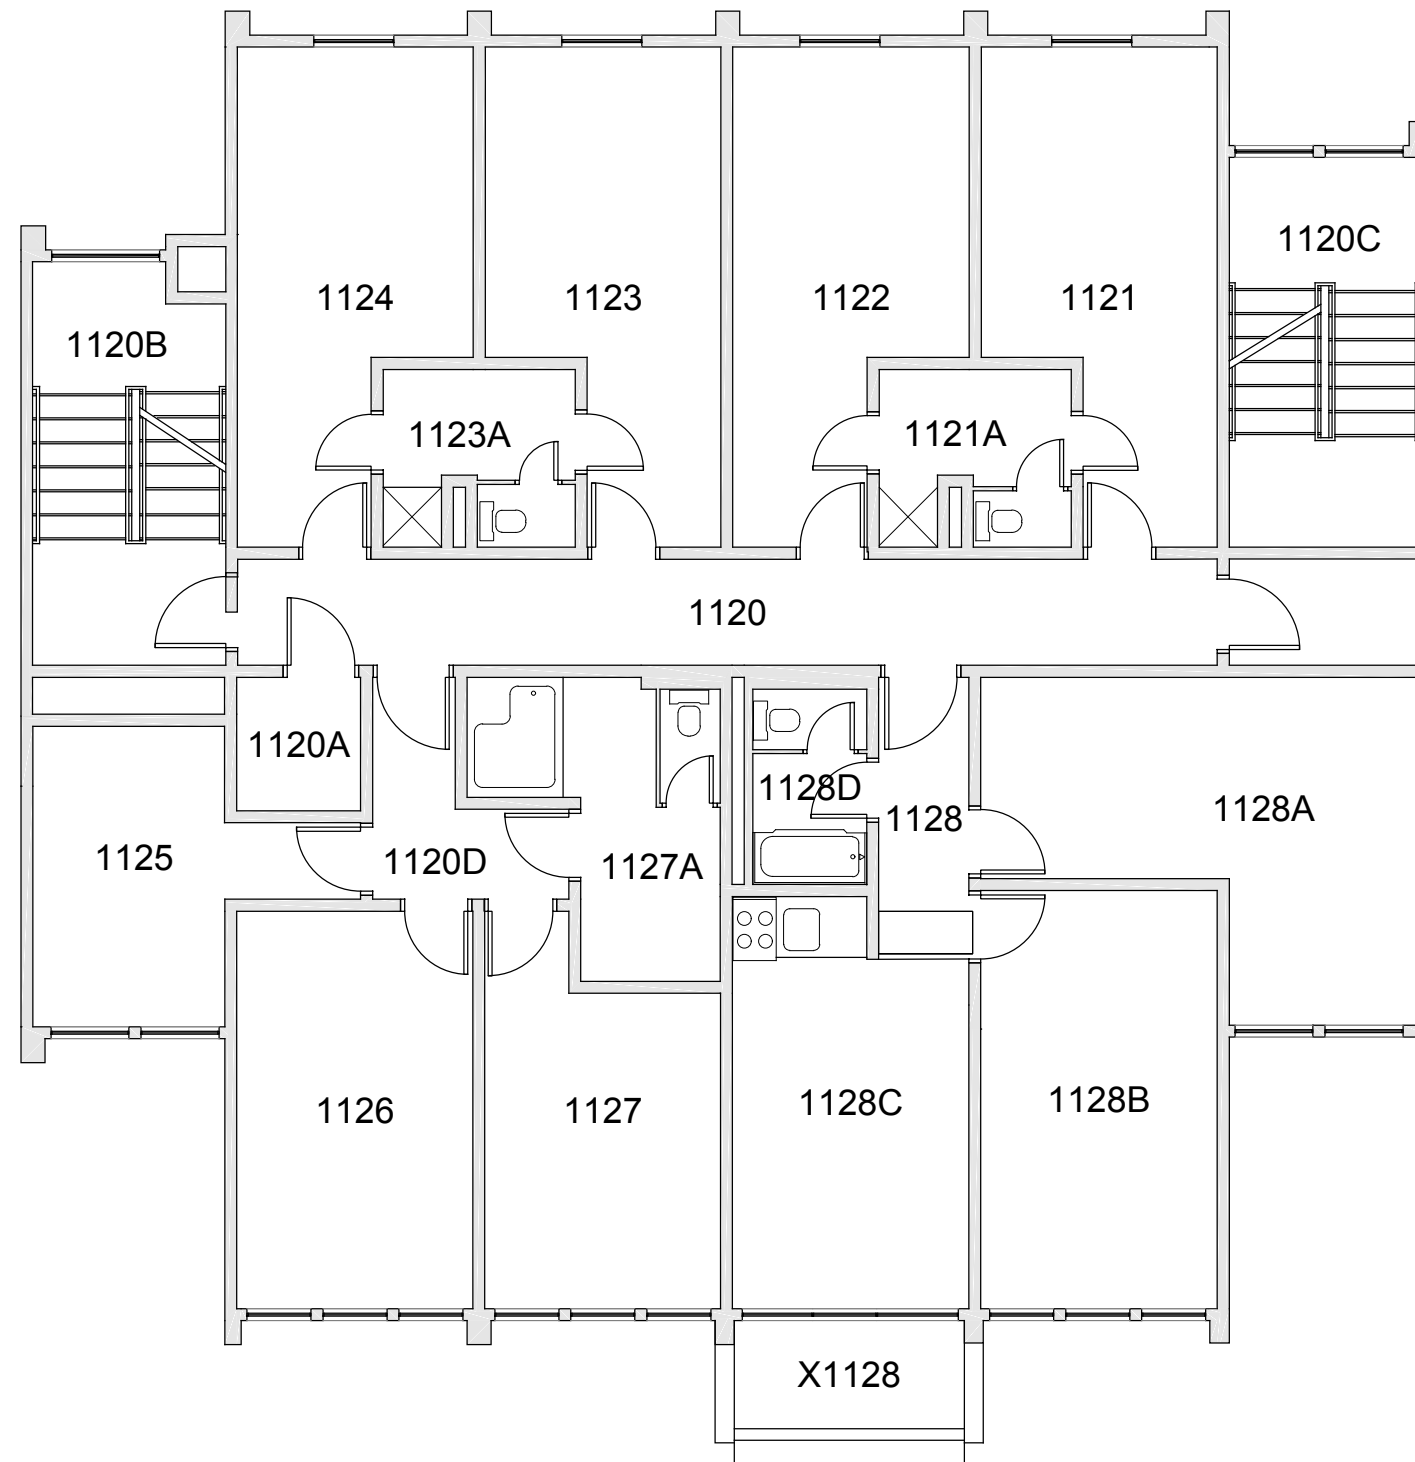

**FAIRHAVEN TOWER 11**  
FLOOR 1

Last Drawing Revision: 02/15/2017

Last Sync With AIM: 02/09/2017

Building  
**FX11**  
Floor #  
**01**

**BASE FLOOR PLAN**

Western Washington University (WWU) makes these documents available on an "as is" basis. All warranties and representations of any kind with regard to said documents are disclaimed, including the implied warranties of merchantability and fitness for a particular use. WWU does not warrant the documents against deficiencies of any kind.

**FAIRHAVEN TOWER 11**  
FLOOR 2  
Last Drawing Revision: 02/15/2017  
Last Sync With AIM: 02/09/2017

Building # **FX11**  
Floor # **02**

**BASE FLOOR PLAN**

Western Washington University (WWU) makes these documents available on an "as is" basis. All warranties and representations of any kind with regard to said documents are disclaimed, including the implied warranties of merchantability and fitness for a particular use. WWU does not warrant the documents against deficiencies of any kind.

<p><b>FAIRHAVEN TOWER 11</b> FLOOR 3</p>	<p>Last Drawing Revision: 02/15/2017</p>	<p>Last Sync With AIM: 02/09/2017</p>
--	--	---------------------------------------

<p>Building <b>FX11</b></p>
<p>Floor # <b>03</b></p>