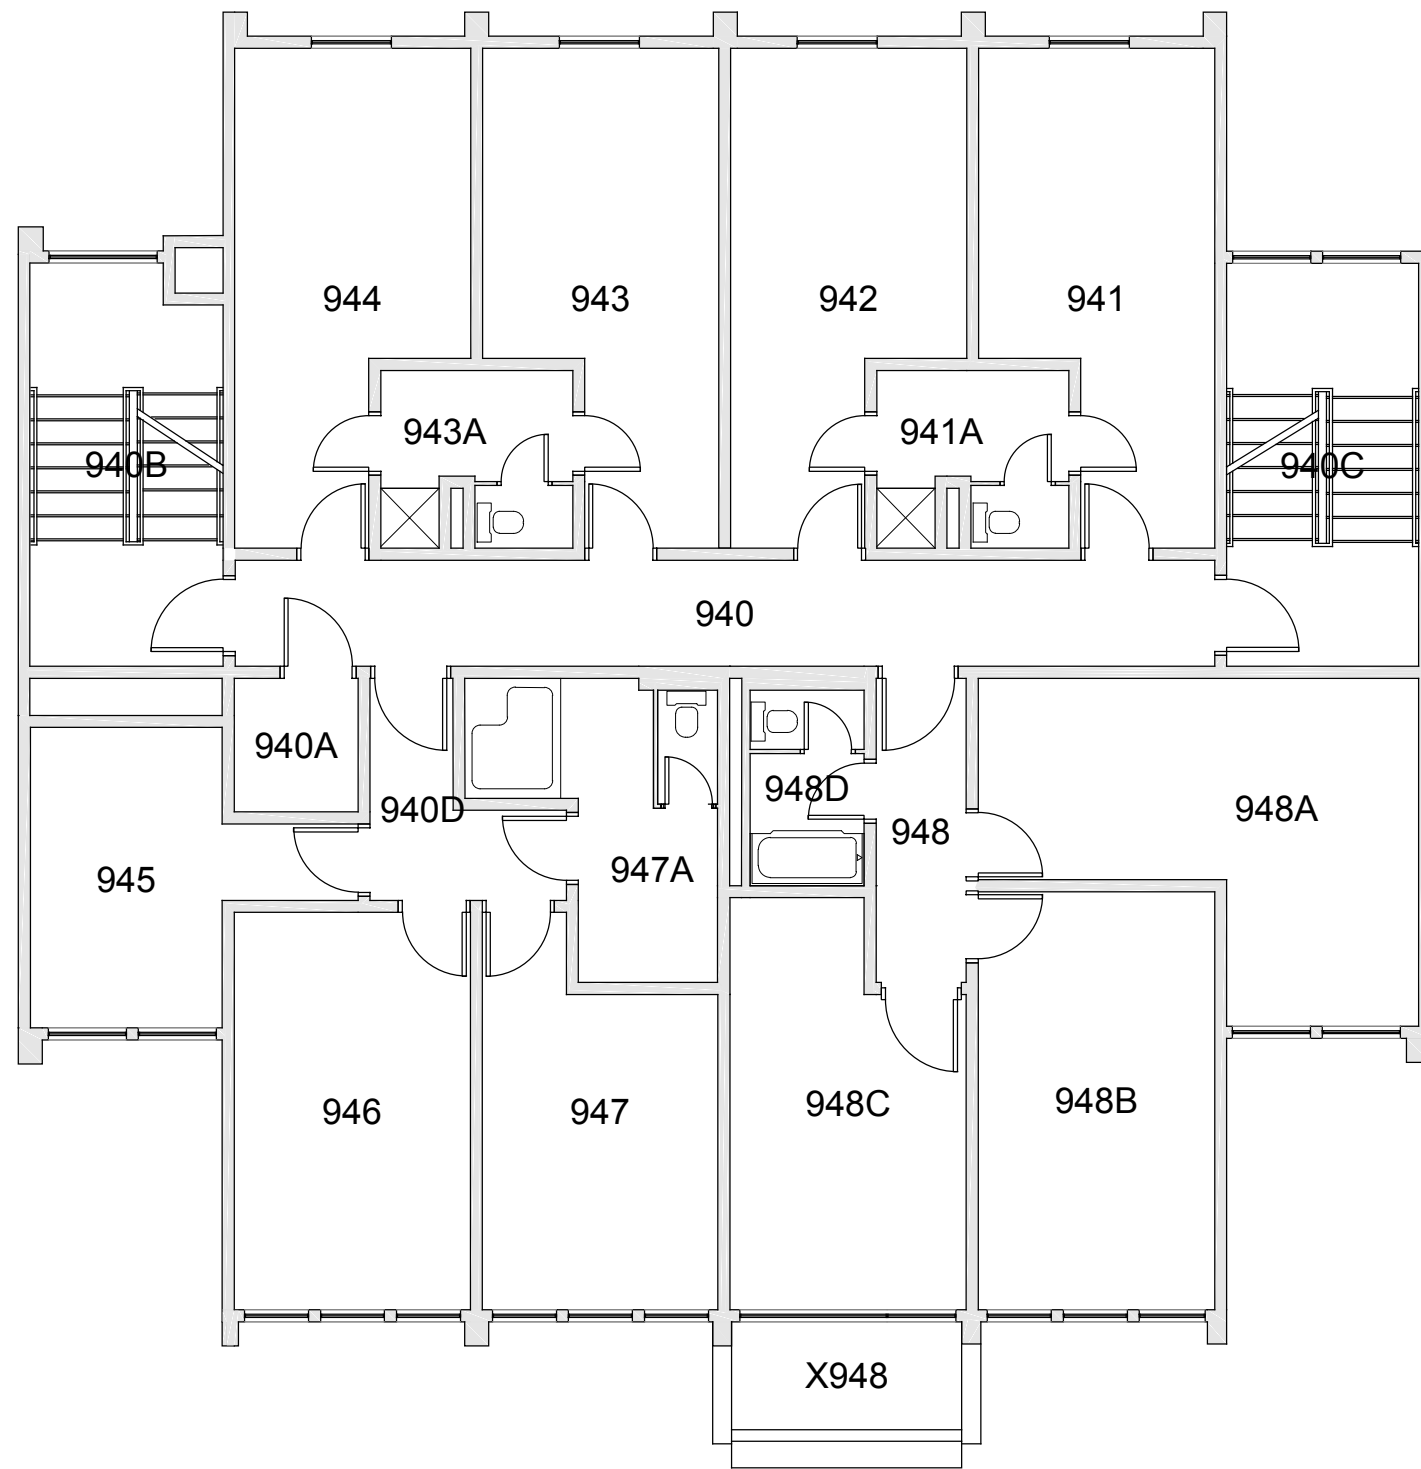

FAIRHAVEN TOWER 9
FLOOR 1
Last Drawing Revision: 02/15/2017
Last Sync With AIM: 02/09/2017

Building # **FX09**
Floor # **01**

BASE FLOOR PLAN

Western Washington University (WWU) makes these documents available on an "as is" basis. All warranties and representations of any kind with regard to said documents are disclaimed, including the implied warranties of merchantability and fitness for a particular use. WWU does not warrant the documents against deficiencies of any kind.

FAIRHAVEN TOWER 9	
FLOOR 2	
Last Drawing Revision: 02/15/2017	Last Sync With AIM: 02/09/2017

Building FX09
Floor # 02

BASE FLOOR PLAN

Western Washington University (WWU) makes these documents available on an "as is" basis. All warranties and representations of any kind with regard to said documents are disclaimed, including the implied warranties of merchantability and fitness for a particular use. WWU does not warrant the documents against deficiencies of any kind.

FAIRHAVEN TOWER 9
FLOOR 3

Last Drawing Revision: 02/15/2017

Last Sync With AIM: 02/09/2017

Building
FX09
Floor #
03

BASE FLOOR PLAN

Western Washington University (WWU) makes these documents available on an "as is" basis. All warranties and representations of any kind with regard to said documents are disclaimed, including the implied warranties of merchantability and fitness for a particular use. WWU does not warrant the documents against deficiencies of any kind.

FAIRHAVEN TOWER 9	
FLOOR 4	
Last Drawing Revision: 02/15/2017	Last Sync With AIM: 02/09/2017

Building FX09
Floor # 04