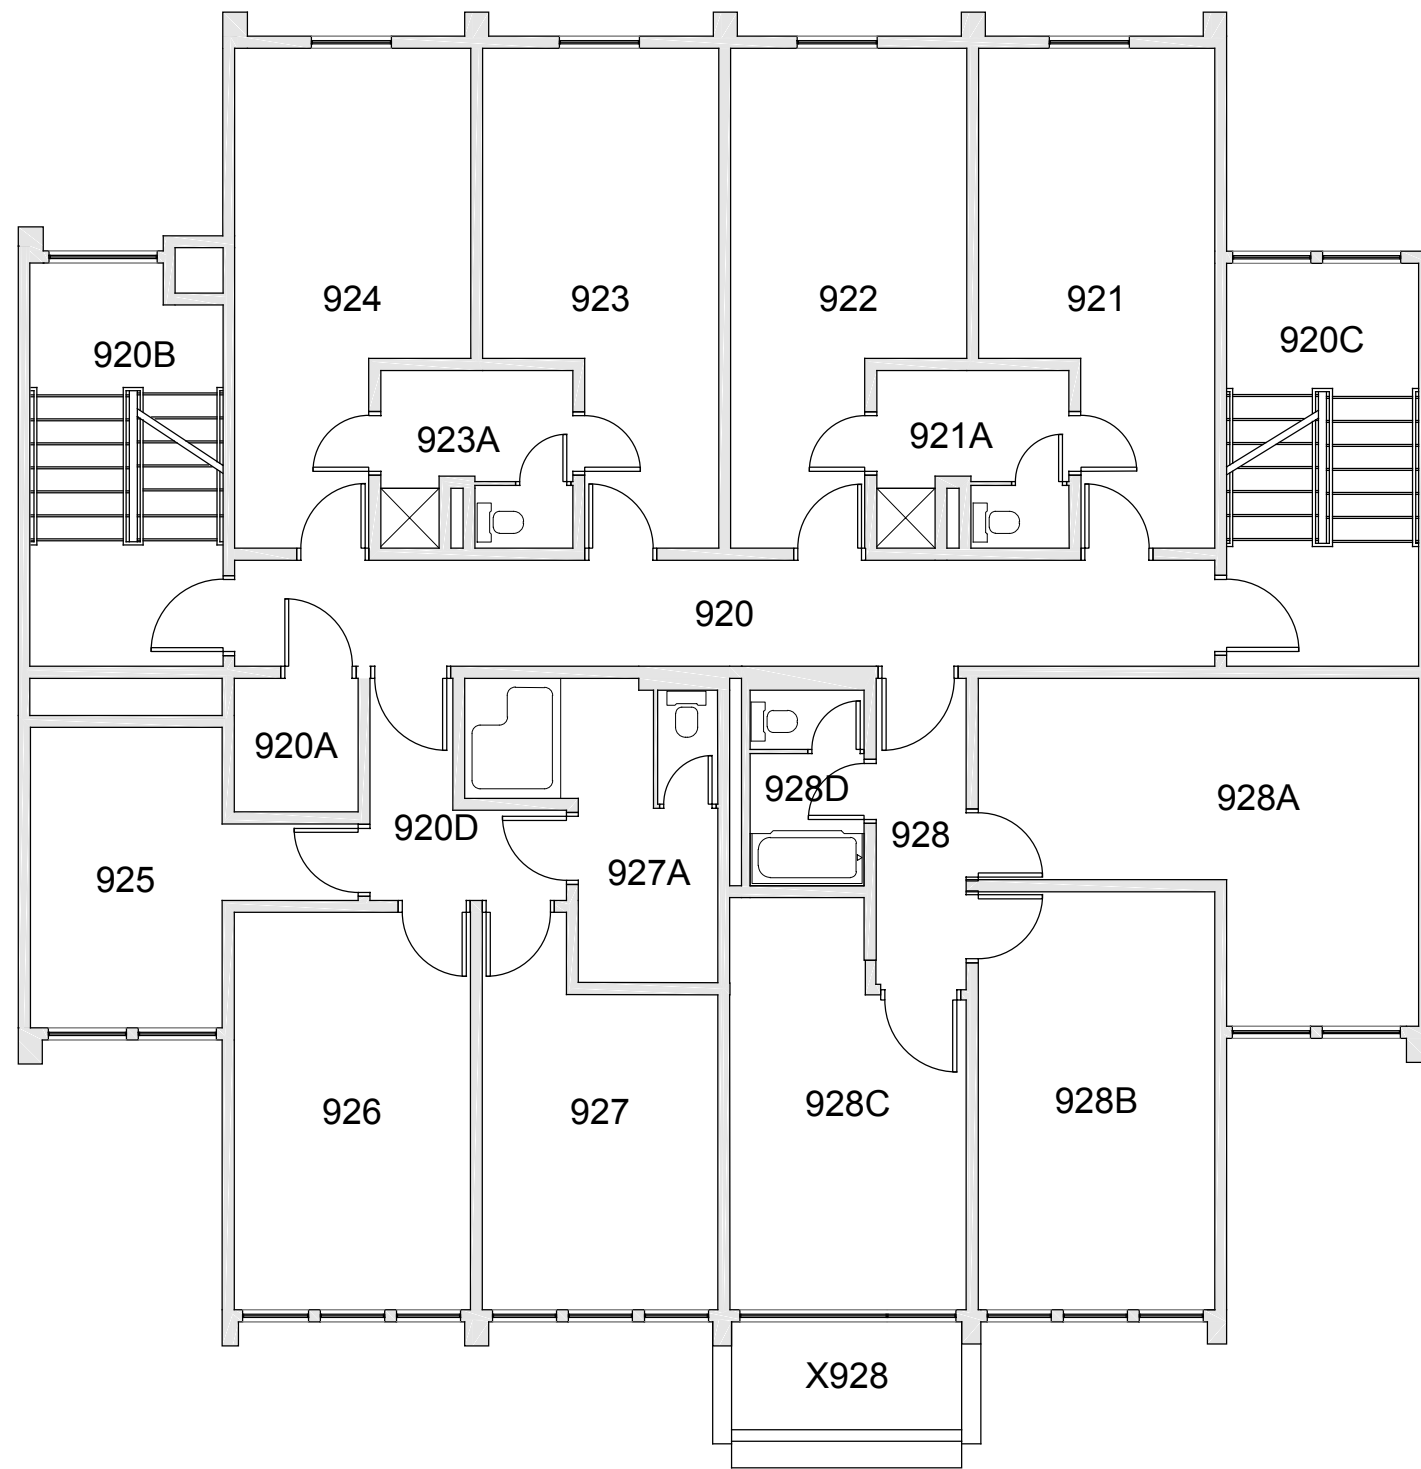

FAIRHAVEN TOWER 9
FLOOR 1
Last Drawing Revision: 02/15/2017
Last Sync With AIM: 02/09/2017

Building # **FX09**
Floor # **01**

BASE FLOOR PLAN

Western Washington University (WWU) makes these documents available on an "as is" basis. All warranties and representations of any kind with regard to said documents are disclaimed, including the implied warranties of merchantability and fitness for a particular use. WWU does not warrant the documents against deficiencies of any kind.

FAIRHAVEN TOWER 9	
FLOOR 2	
Last Drawing Revision: 02/15/2017	Last Sync With AIM: 02/09/2017

Building FX09
Floor # 02

BASE FLOOR PLAN

Western Washington University (WWU) makes these documents available on an "as is" basis. All warranties and representations of any kind with regard to said documents are disclaimed, including the implied warranties of merchantability and fitness for a particular use. WWU does not warrant the documents against deficiencies of any kind.

FAIRHAVEN TOWER 9
FLOOR 3

Last Drawing Revision: 02/15/2017

Last Sync With AIM: 02/09/2017

Building
FX09
Floor #
03

BASE FLOOR PLAN

Western Washington University (WWU) makes these documents available on an "as is" basis. All warranties and representations of any kind with regard to said documents are disclaimed, including the implied warranties of merchantability and fitness for a particular use. WWU does not warrant the documents against deficiencies of any kind.

FAIRHAVEN TOWER 9	
FLOOR 4	
Last Drawing Revision: 02/15/2017	Last Sync With AIM: 02/09/2017

Building FX09
Floor # 04