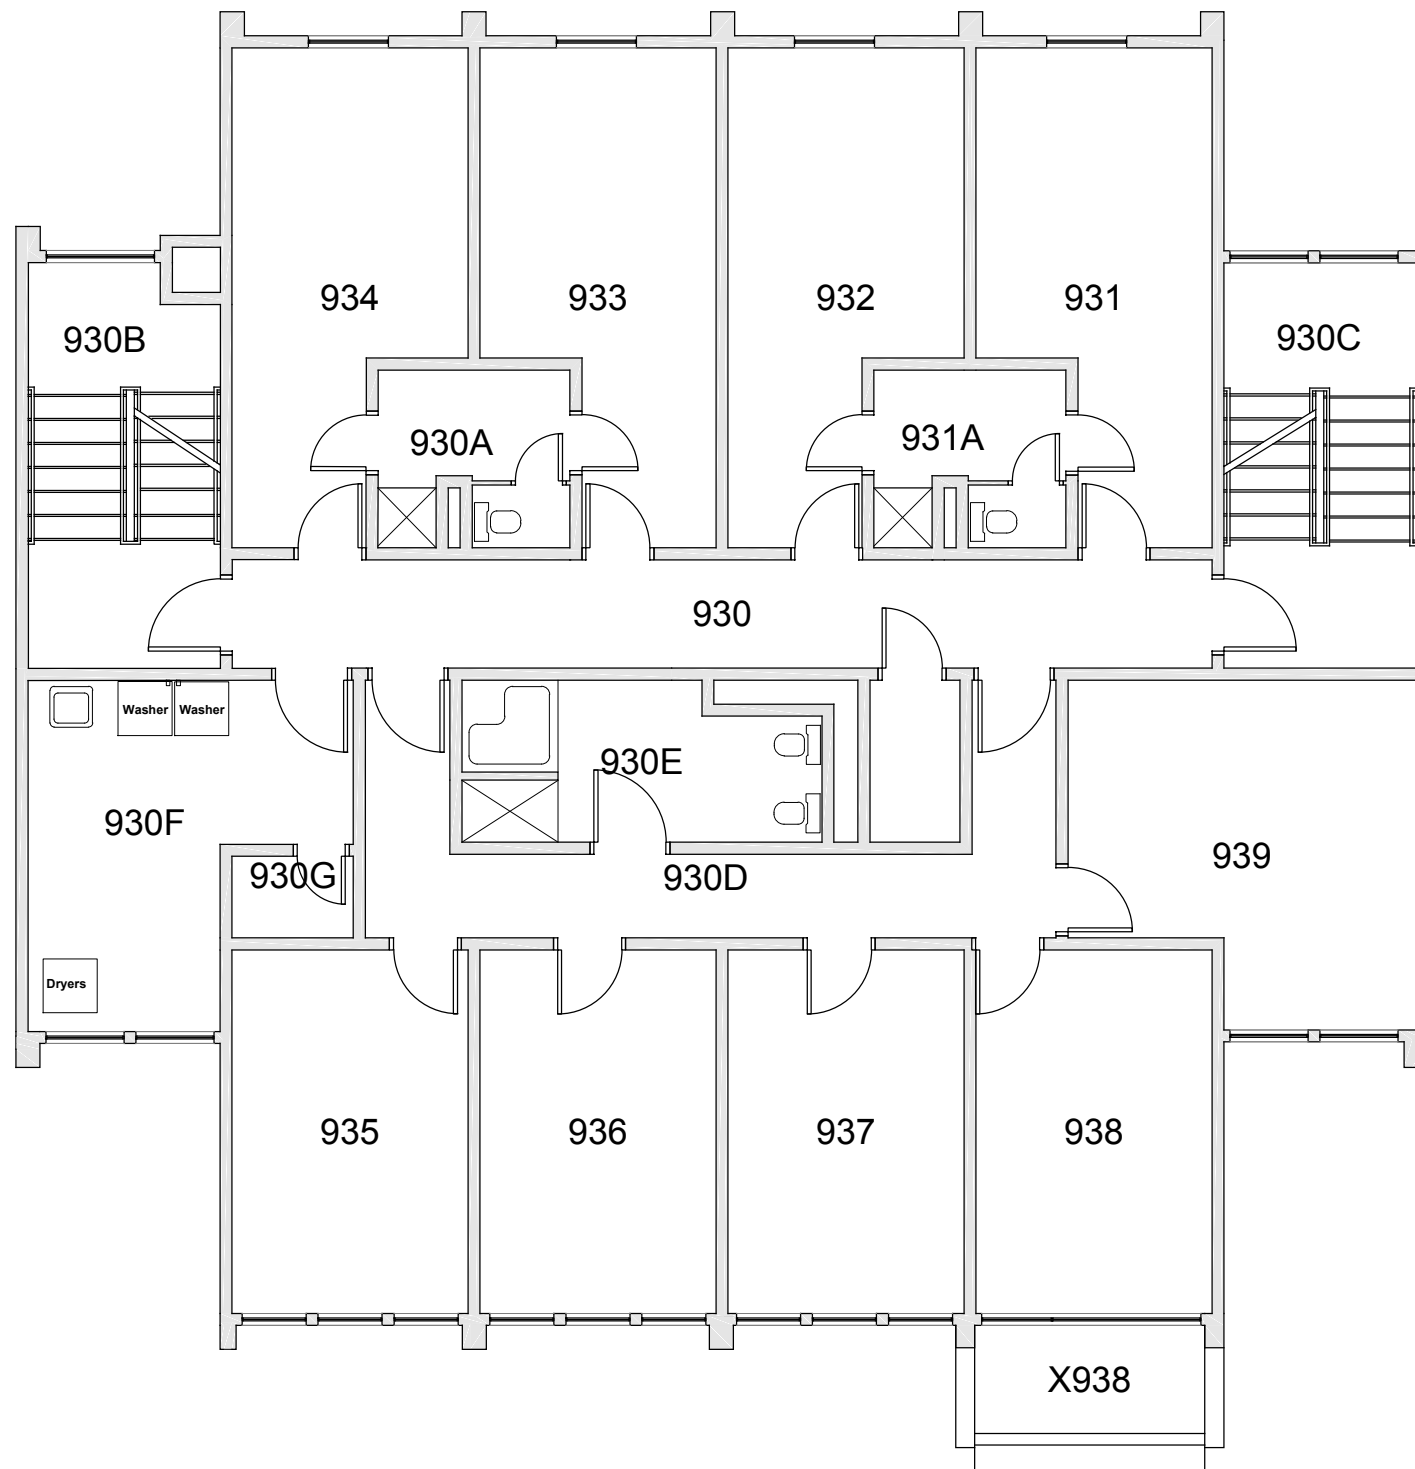

FAIRHAVEN TOWER 9
FLOOR 1
Last Drawing Revision: 02/15/2017
Last Sync With AIM: 02/09/2017

Building # **FX09**
Floor # **01**

BASE FLOOR PLAN

Western Washington University (WWU) makes these documents available on an "as is" basis. All warranties and representations of any kind with regard to said documents are disclaimed, including the implied warranties of merchantability and fitness for a particular use. WWU does not warrant the documents against deficiencies of any kind.

FAIRHAVEN TOWER 9	
FLOOR 2	
Last Drawing Revision: 02/15/2017	Last Sync With AIM: 02/09/2017

Building FX09
Floor # 02

BASE FLOOR PLAN

Western Washington University (WWU) makes these documents available on an "as is" basis. All warranties and representations of any kind with regard to said documents are disclaimed, including the implied warranties of merchantability and fitness for a particular use. WWU does not warrant the documents against deficiencies of any kind.

FAIRHAVEN TOWER 9
FLOOR 3

Last Drawing Revision: 02/15/2017

Last Sync With AIM: 02/09/2017

Building
FX09
Floor #
03

BASE FLOOR PLAN

Western Washington University (WWU) makes these documents available on an "as is" basis. All warranties and representations of any kind with regard to said documents are disclaimed, including the implied warranties of merchantability and fitness for a particular use. WWU does not warrant the documents against deficiencies of any kind.

FAIRHAVEN TOWER 9	
FLOOR 4	
Last Drawing Revision: 02/15/2017	Last Sync With AIM: 02/09/2017

Building FX09
Floor # 04