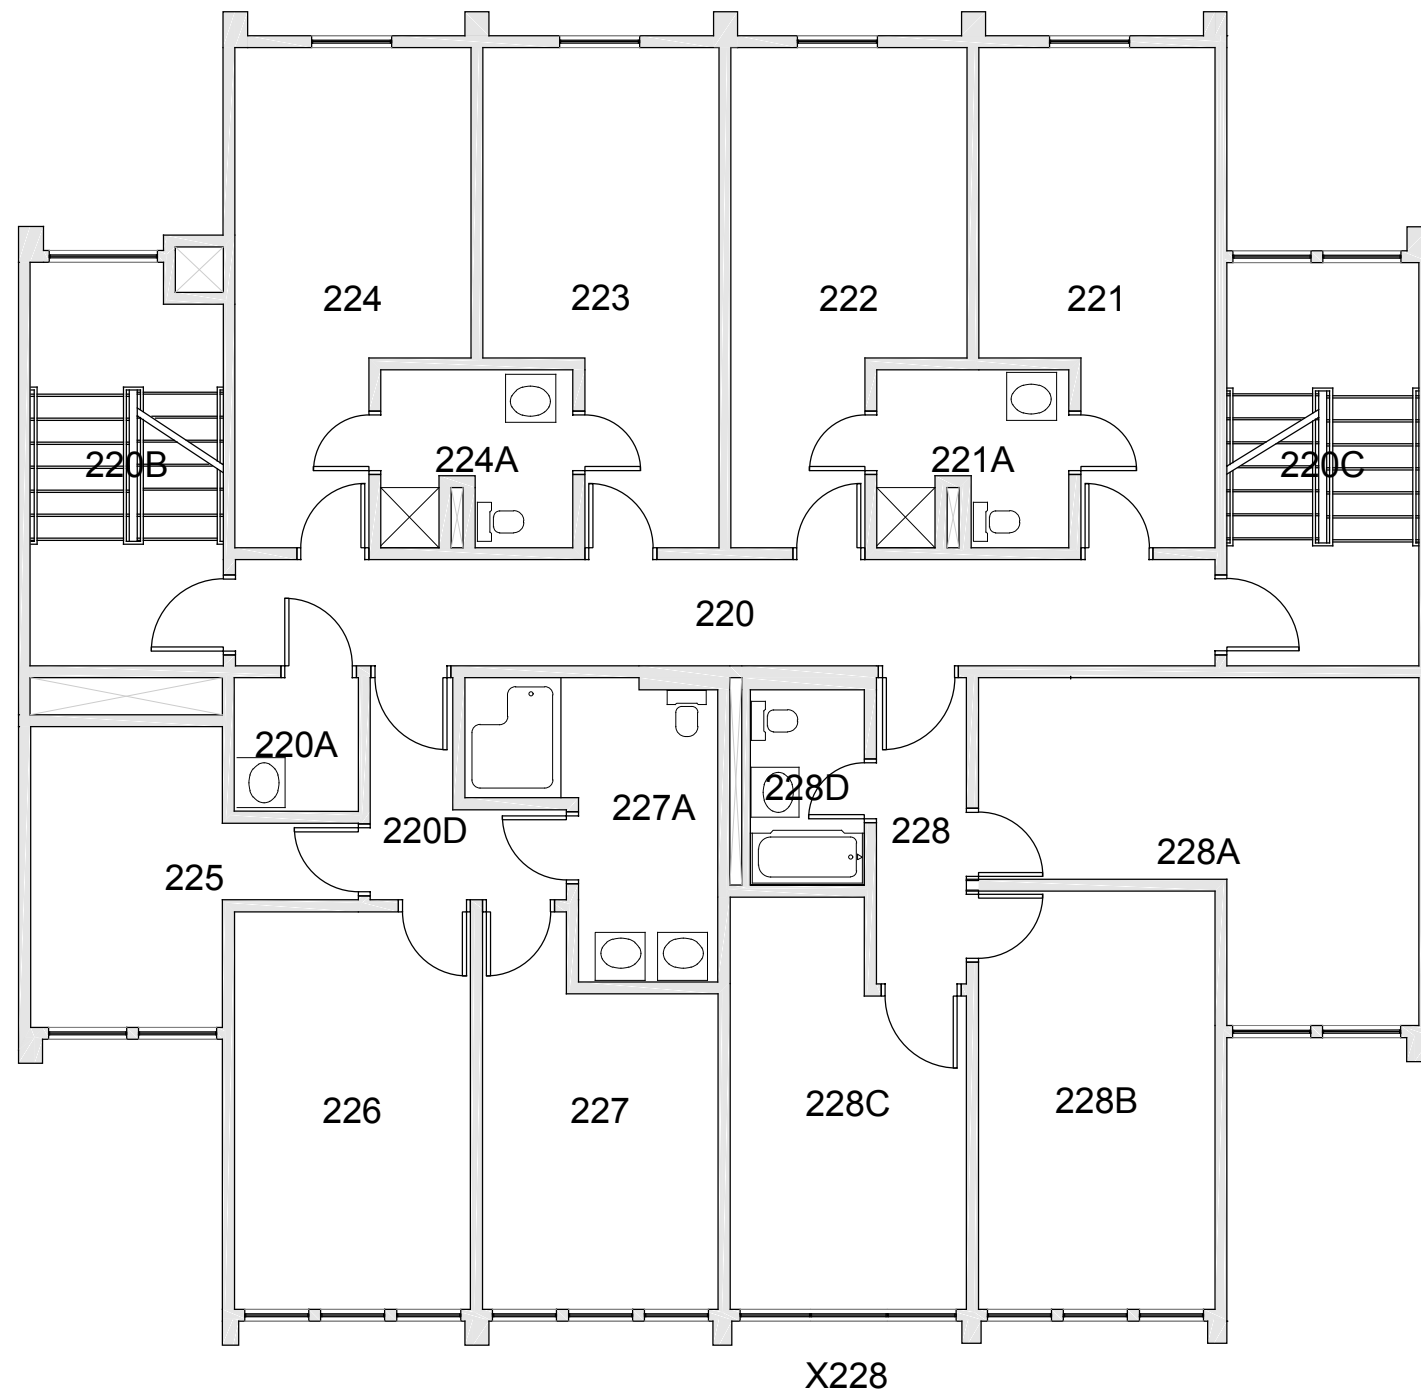

Last Drawing Revision: 02/15/2017

FAIRHAVEN TOWER 2
FLOOR 1

Last Sync With AIM: 02/09/2017

Building
FX02
Floor #
01

BASE FLOOR PLAN

Western Washington University (WWU) makes these documents available on an "as is" basis. All warranties and representations of any kind with regard to said documents are disclaimed, including the implied warranties of merchantability and fitness for a particular use. WWU does not warrant the documents against deficiencies of any kind.

FAIRHAVEN TOWER 2
FLOOR 2

Last Drawing Revision: 02/15/2017

Last Sync With AIM: 02/09/2017

Building
FX02
Floor #
02

BASE FLOOR PLAN

Western Washington University (WWU) makes these documents available on an "as is" basis. All warranties and representations of any kind with regard to said documents are disclaimed, including the implied warranties of merchantability and fitness for a particular use. WWU does not warrant the documents against deficiencies of any kind.

FAIRHAVEN TOWER 2
FLOOR 3

Last Drawing Revision: 02/15/2017

Last Sync With AIM: 02/09/2017

Building
FX02
Floor #
03

BASE FLOOR PLAN

Western Washington University (WWU) makes these documents available on an "as is" basis. All warranties and representations of any kind with regard to said documents are disclaimed, including the implied warranties of merchantability and fitness for a particular use. WWU does not warrant the documents against deficiencies of any kind.

FAIRHAVEN TOWER 2
FLOOR 4

Last Drawing Revision: 02/15/2017

Last Sync With AIM: 02/09/2017

Building
FX02
Floor #
04