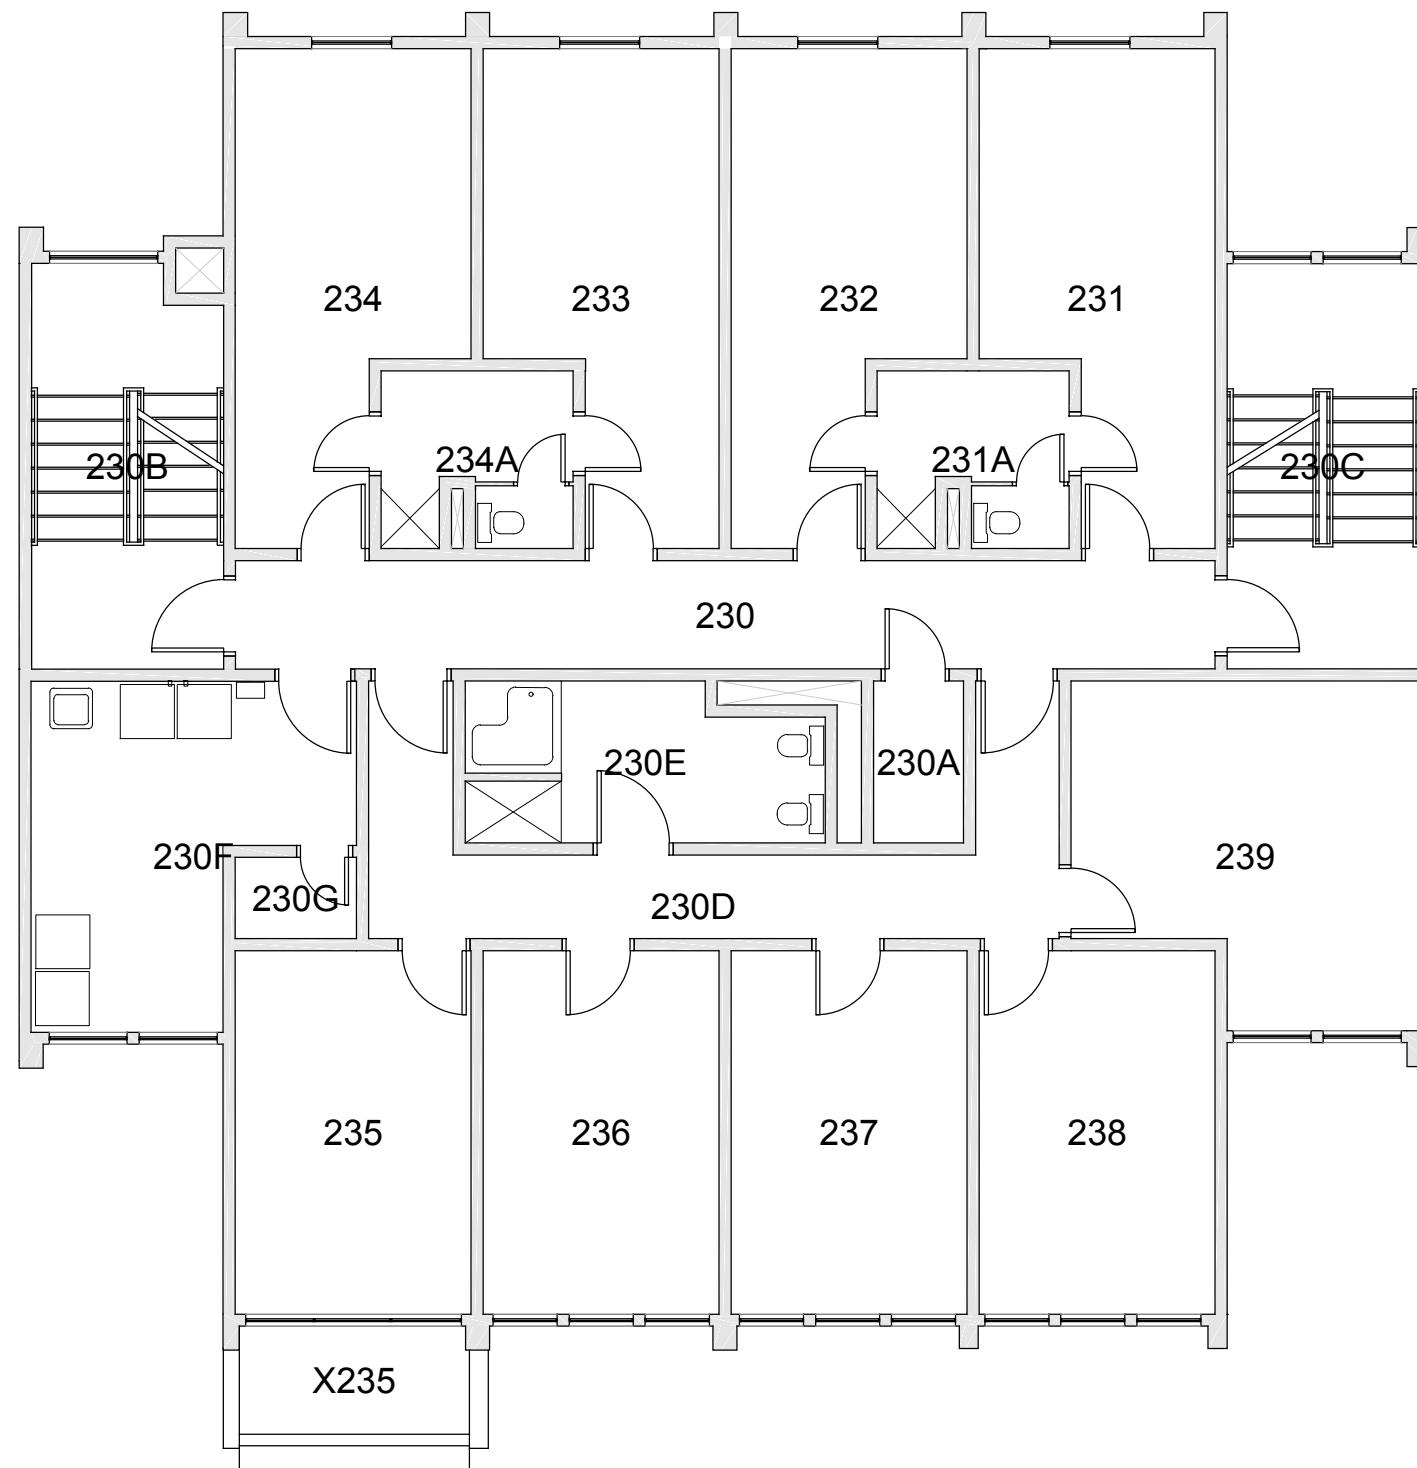

Last Drawing Revision: 02/15/2017

FAIRHAVEN TOWER 2
FLOOR 1

Last Sync With AIM: 02/09/2017

Building
FX02
Floor #
01

BASE FLOOR PLAN

Western Washington University (WWU) makes these documents available on an "as is" basis. All warranties and representations of any kind with regard to said documents are disclaimed, including the implied warranties of merchantability and fitness for a particular use. WWU does not warrant the documents against deficiencies of any kind.

FAIRHAVEN TOWER 2
FLOOR 2

Last Drawing Revision: 02/15/2017

Last Sync With AIM: 02/09/2017

Building
FX02
Floor #
02

BASE FLOOR PLAN

Western Washington University (WWU) makes these documents available on an "as is" basis. All warranties and representations of any kind with regard to said documents are disclaimed, including the implied warranties of merchantability and fitness for a particular use. WWU does not warrant the documents against deficiencies of any kind.

FAIRHAVEN TOWER 2
FLOOR 3

Last Drawing Revision: 02/15/2017

Last Sync With AIM: 02/09/2017

Building
FX02
Floor #
03

BASE FLOOR PLAN

Western Washington University (WWU) makes these documents available on an "as is" basis. All warranties and representations of any kind with regard to said documents are disclaimed, including the implied warranties of merchantability and fitness for a particular use. WWU does not warrant the documents against deficiencies of any kind.

FAIRHAVEN TOWER 2
FLOOR 4

Last Drawing Revision: 02/15/2017

Last Sync With AIM: 02/09/2017

Building
FX02
Floor #
04