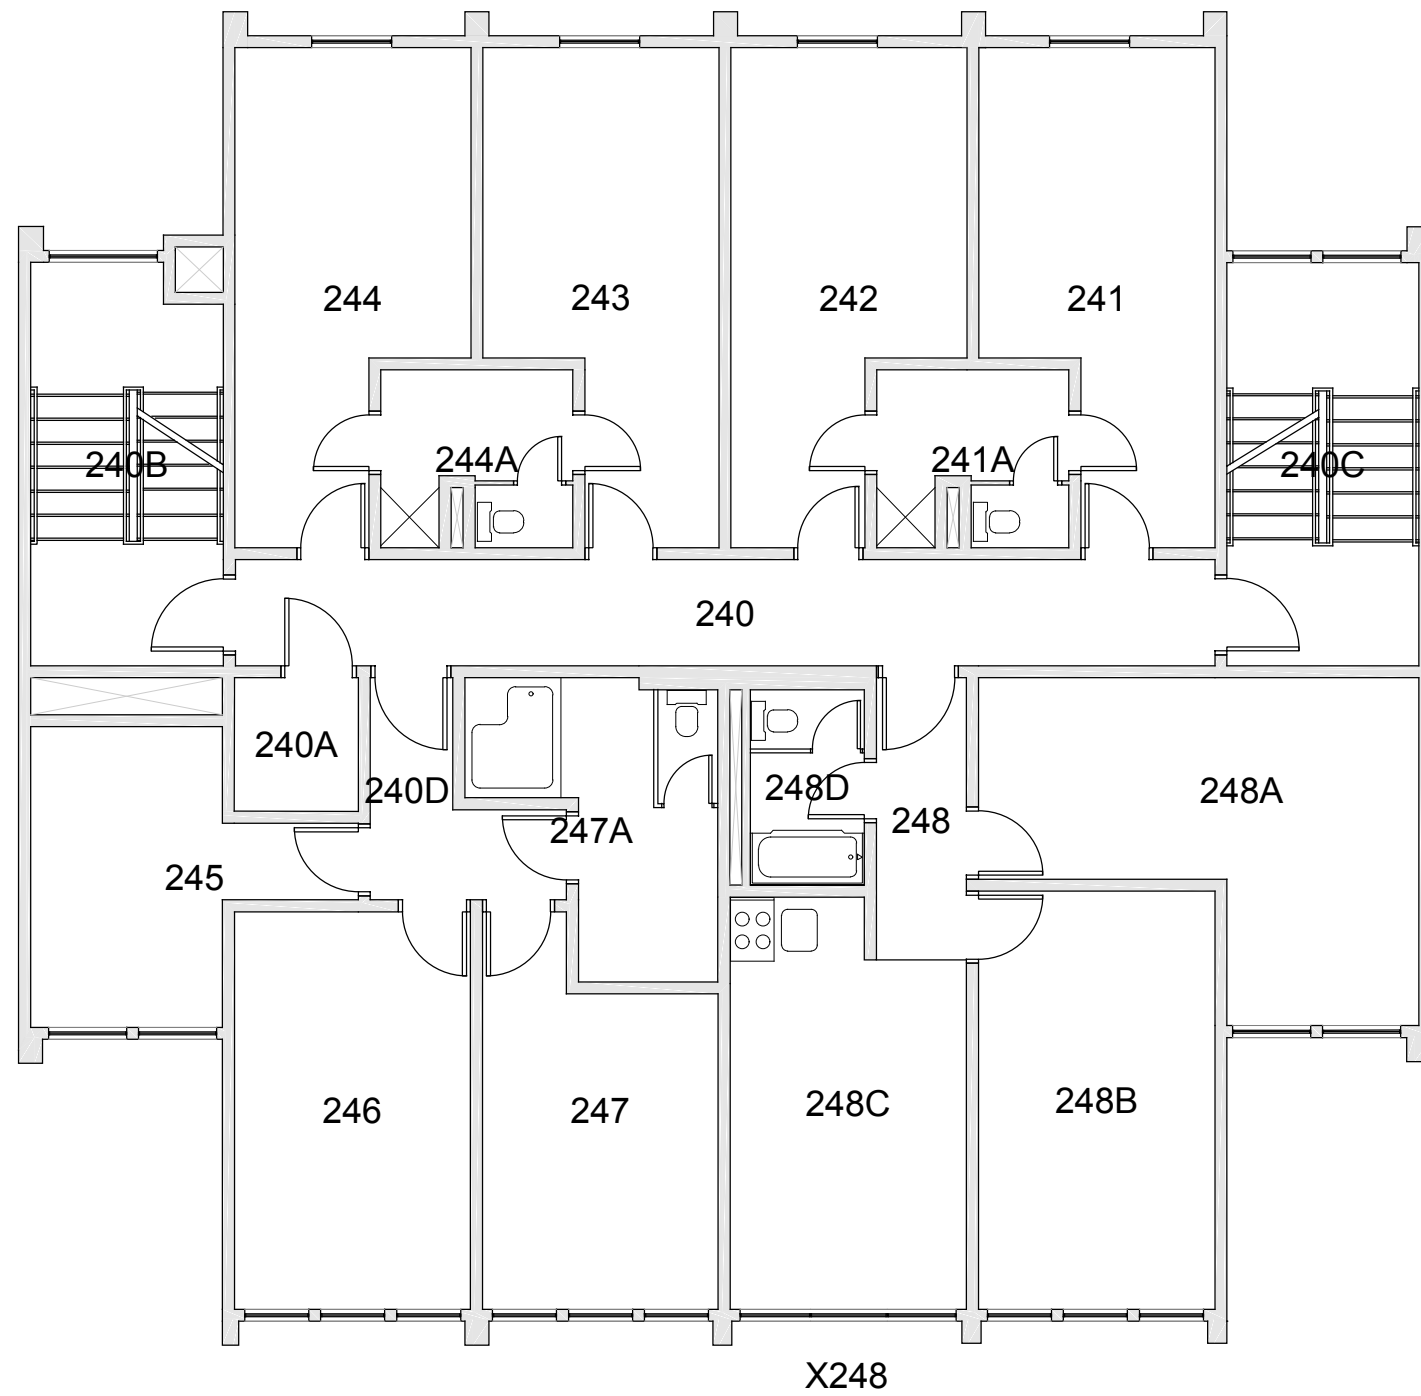

Last Drawing Revision: 02/15/2017

FAIRHAVEN TOWER 2
FLOOR 1

Last Sync With AIM: 02/09/2017

Building
FX02
Floor #
01

BASE FLOOR PLAN

Western Washington University (WWU) makes these documents available on an "as is" basis. All warranties and representations of any kind with regard to said documents are disclaimed, including the implied warranties of merchantability and fitness for a particular use. WWU does not warrant the documents against deficiencies of any kind.

FAIRHAVEN TOWER 2
FLOOR 2

Last Drawing Revision: 02/15/2017

Last Sync With AIM: 02/09/2017

Building
FX02
Floor #
02

BASE FLOOR PLAN

Western Washington University (WWU) makes these documents available on an "as is" basis. All warranties and representations of any kind with regard to said documents are disclaimed, including the implied warranties of merchantability and fitness for a particular use. WWU does not warrant the documents against deficiencies of any kind.

FAIRHAVEN TOWER 2
FLOOR 3

Last Drawing Revision: 02/15/2017

Last Sync With AIM: 02/09/2017

Building
FX02
Floor #
03

BASE FLOOR PLAN

Western Washington University (WWU) makes these documents available on an "as is" basis. All warranties and representations of any kind with regard to said documents are disclaimed, including the implied warranties of merchantability and fitness for a particular use. WWU does not warrant the documents against deficiencies of any kind.

FAIRHAVEN TOWER 2
FLOOR 4

Last Drawing Revision: 02/15/2017

Last Sync With AIM: 02/09/2017

Building
FX02
Floor #
04