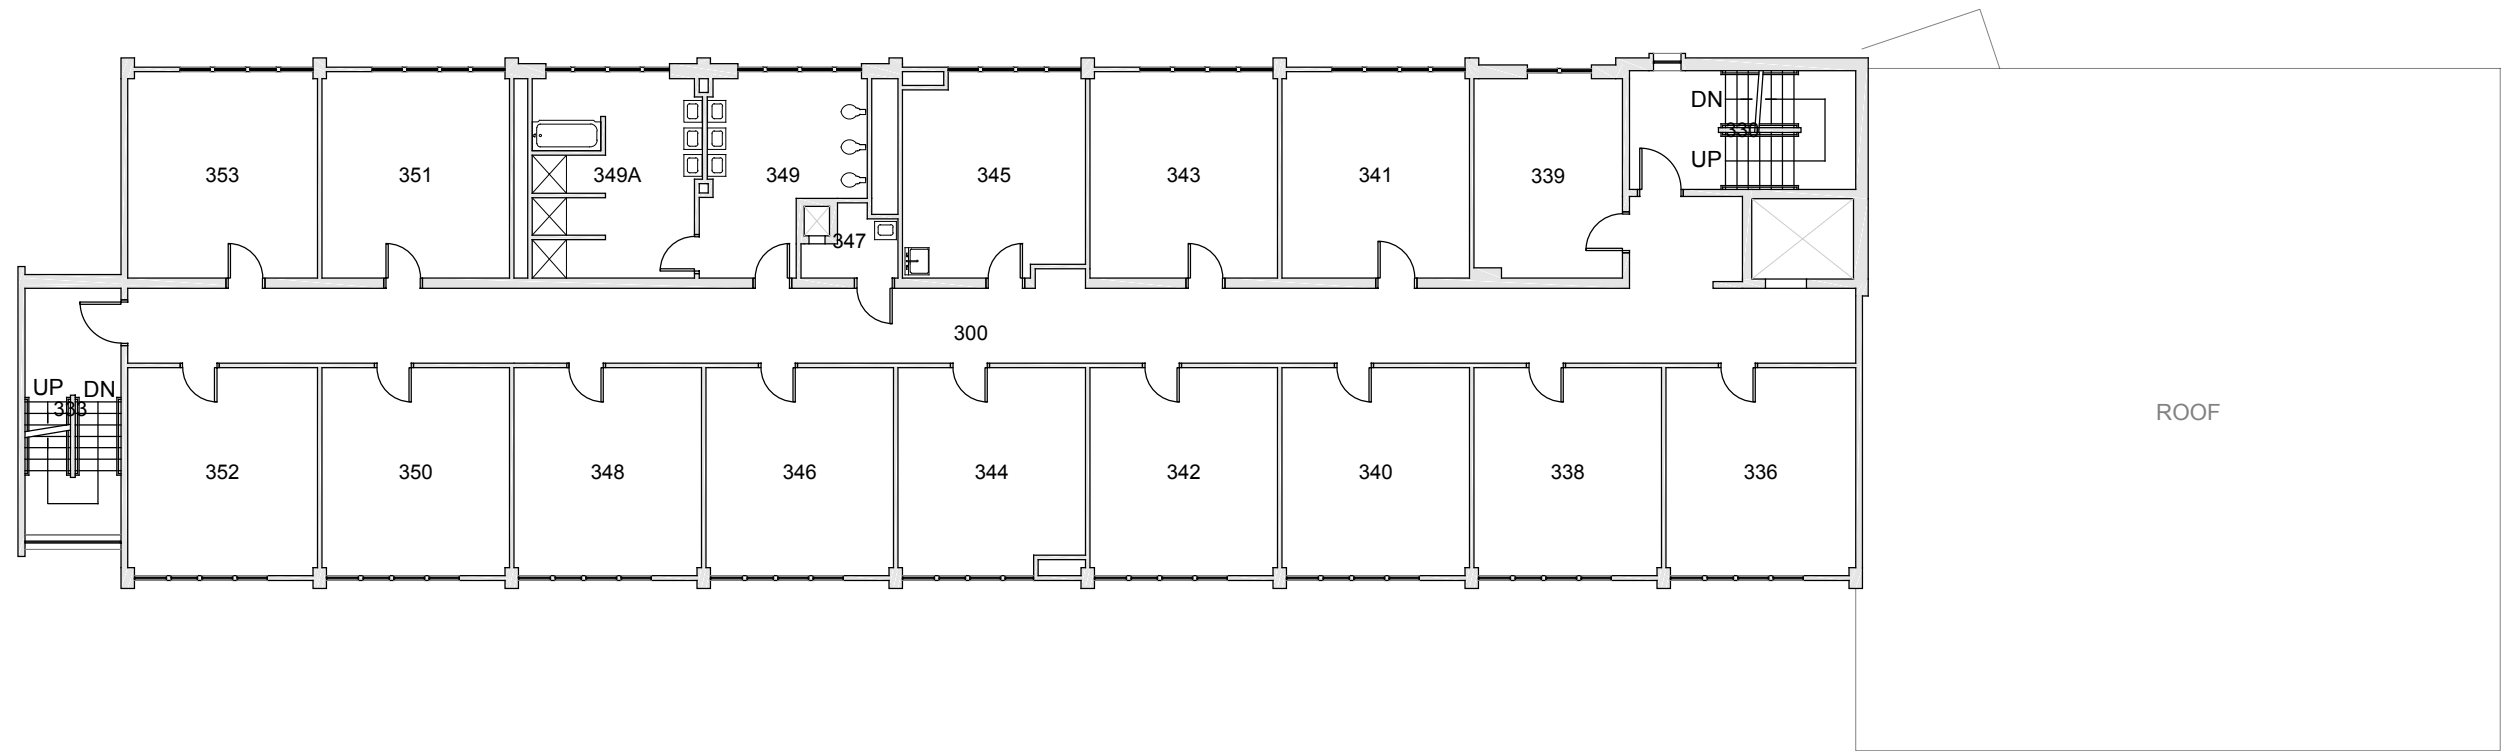

TRUE NORTH

EDENS NORTH
FLOOR 1

Last Drawing Revision: 02/15/2017

Last Sync With AIM: 02/09/2017

Building	EN
Floor #	01

BASE FLOOR PLAN

Western Washington University (WWU) makes these documents available on an "as is" basis. All warranties and representations of any kind with regard to said documents are disclaimed, including the implied warranties of merchantability and fitness for a particular use. WWU does not warrant the documents against deficiencies of any kind.

Last Drawing Revision: 02/15/2017

EDENS NORTH
FLOOR 2

Last Sync With AIM: 02/09/2017

Building	EN
Floor #	02

BASE FLOOR PLAN

Western Washington University (WWU) makes these documents available on an "as is" basis. All warranties and representations of any kind with regard to said documents are disclaimed, including the implied warranties of merchantability and fitness for a particular use. WWU does not warrant the documents against deficiencies of any kind.