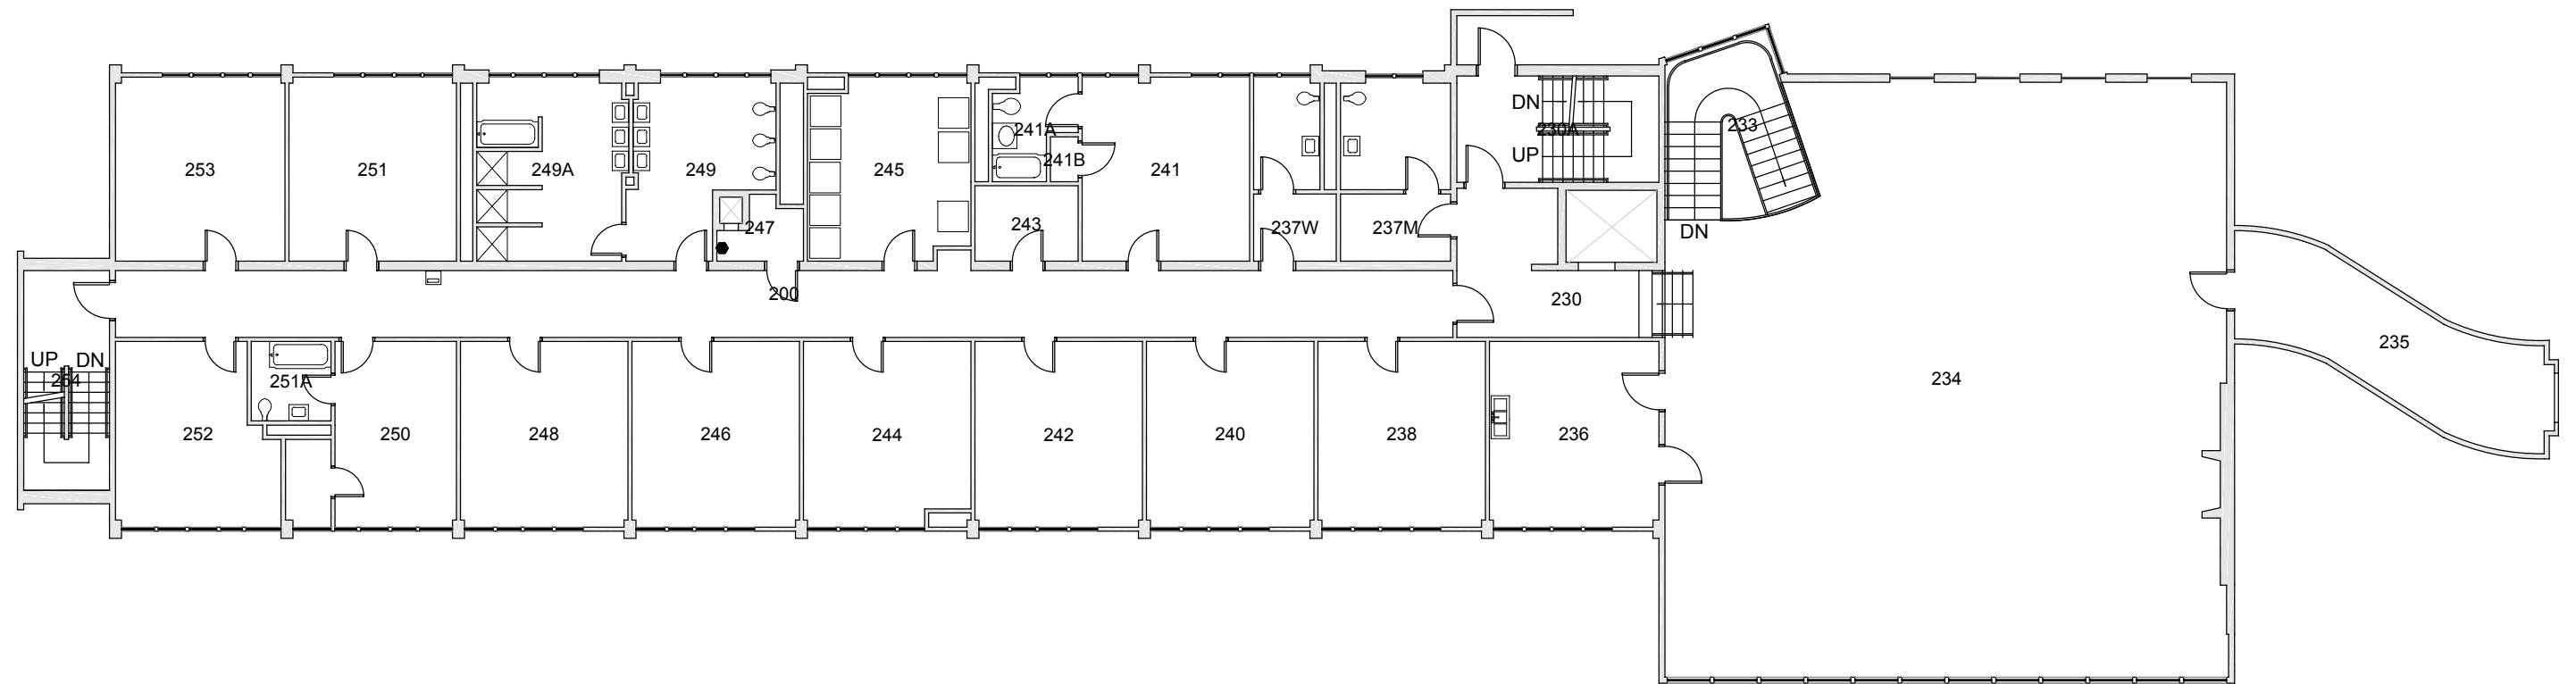

TRUE NORTH

EDENS NORTH
FLOOR 1

Last Drawing Revision: 02/15/2017

Last Sync With AIM: 02/09/2017

Building	EN
Floor #	01

BASE FLOOR PLAN

Western Washington University (WWU) makes these documents available on an "as is" basis. All warranties and representations of any kind with regard to said documents are disclaimed, including the implied warranties of merchantability and fitness for a particular use. WWU does not warrant the documents against deficiencies of any kind.

Last Drawing Revision: 02/15/2017

EDENS NORTH
FLOOR 2

Last Sync With AIM: 02/09/2017

Building	EN
Floor #	02

BASE FLOOR PLAN

Western Washington University (WWU) makes these documents available on an "as is" basis. All warranties and representations of any kind with regard to said documents are disclaimed, including the implied warranties of merchantability and fitness for a particular use. WWU does not warrant the documents against deficiencies of any kind.