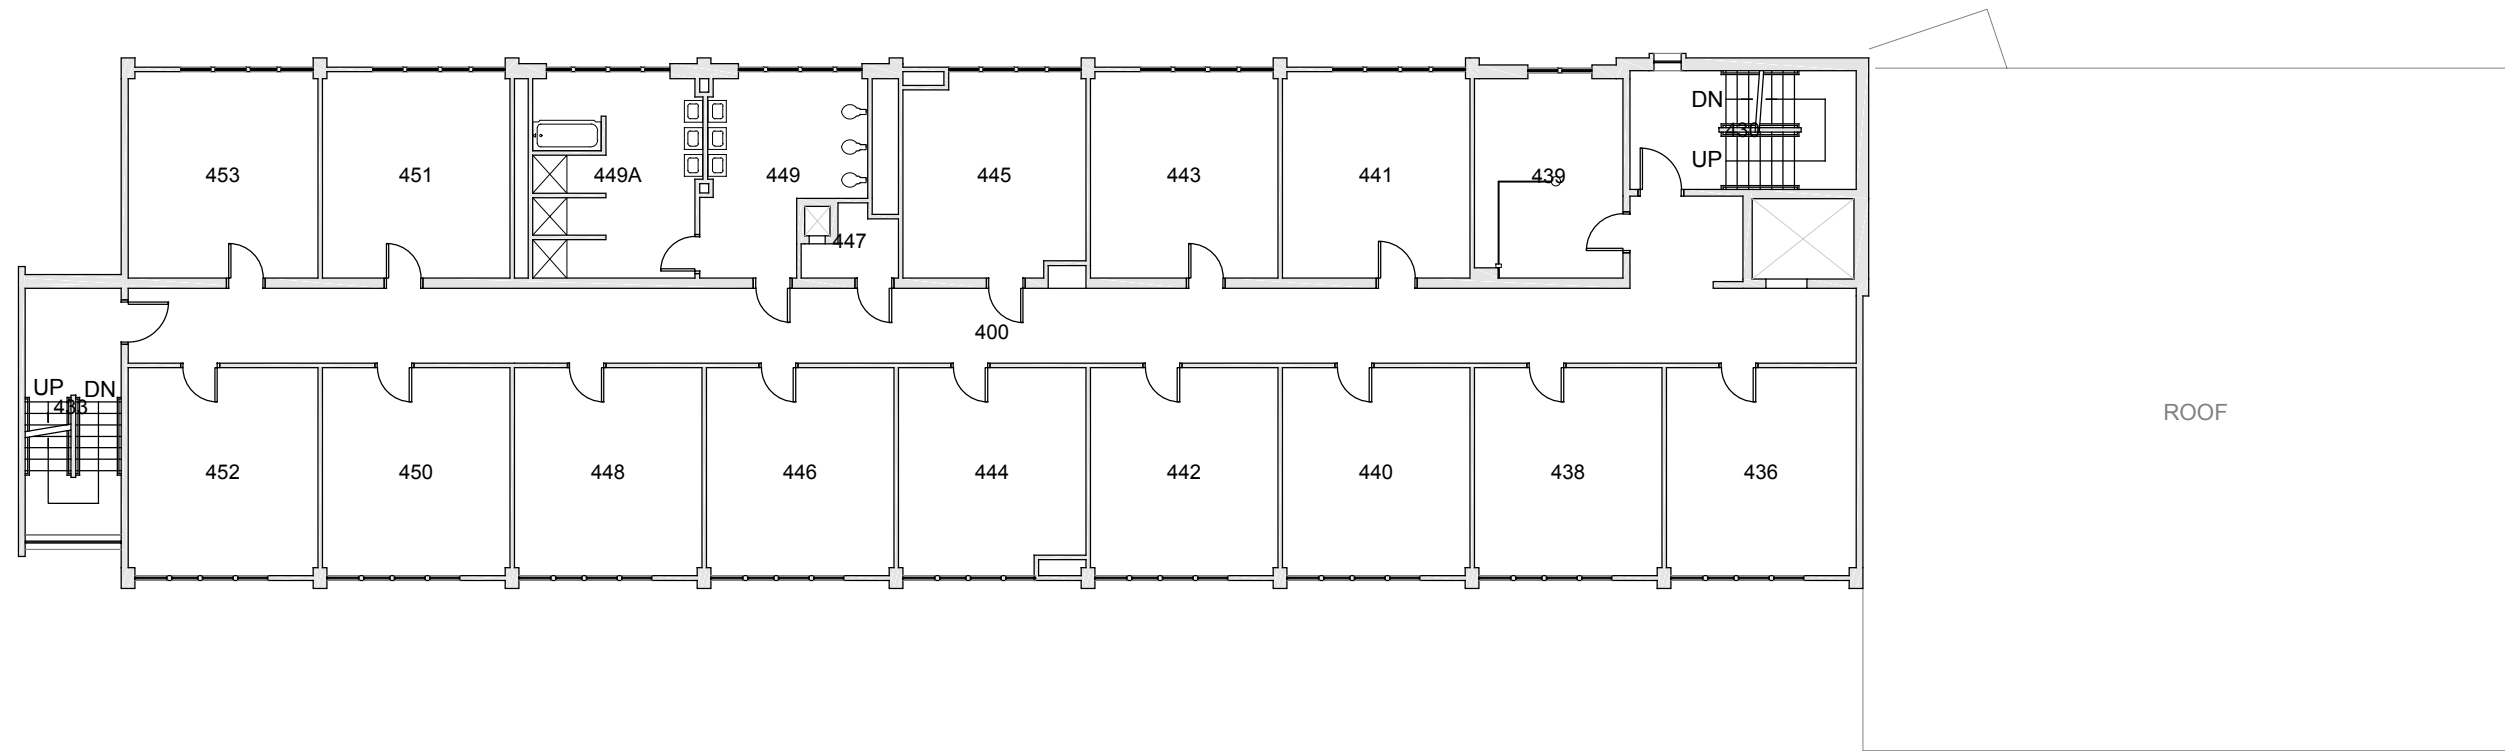

TRUE NORTH

EDENS NORTH
FLOOR 1

Last Drawing Revision: 02/15/2017

Last Sync With AIM: 02/09/2017

Building	EN
Floor #	01

BASE FLOOR PLAN

Western Washington University (WWU) makes these documents available on an "as is" basis. All warranties and representations of any kind with regard to said documents are disclaimed, including the implied warranties of merchantability and fitness for a particular use. WWU does not warrant the documents against deficiencies of any kind.

Last Drawing Revision: 02/15/2017

EDENS NORTH
FLOOR 2

Last Sync With AIM: 02/09/2017

Building	EN
Floor #	02

BASE FLOOR PLAN

Western Washington University (WWU) makes these documents available on an "as is" basis. All warranties and representations of any kind with regard to said documents are disclaimed, including the implied warranties of merchantability and fitness for a particular use. WWU does not warrant the documents against deficiencies of any kind.

EDENS NORTH	
FLOOR 3	
Last Drawing Revision: 02/15/2017	Last Sync With AIM: 02/09/2017

Building EN
Floor # 03

BASE FLOOR PLAN

Western Washington University (WWU) makes these documents available on an "as is" basis. All warranties and representations of any kind with regard to said documents are disclaimed, including the implied warranties of merchantability and fitness for a particular use. WWU does not warrant the documents against deficiencies of any kind.