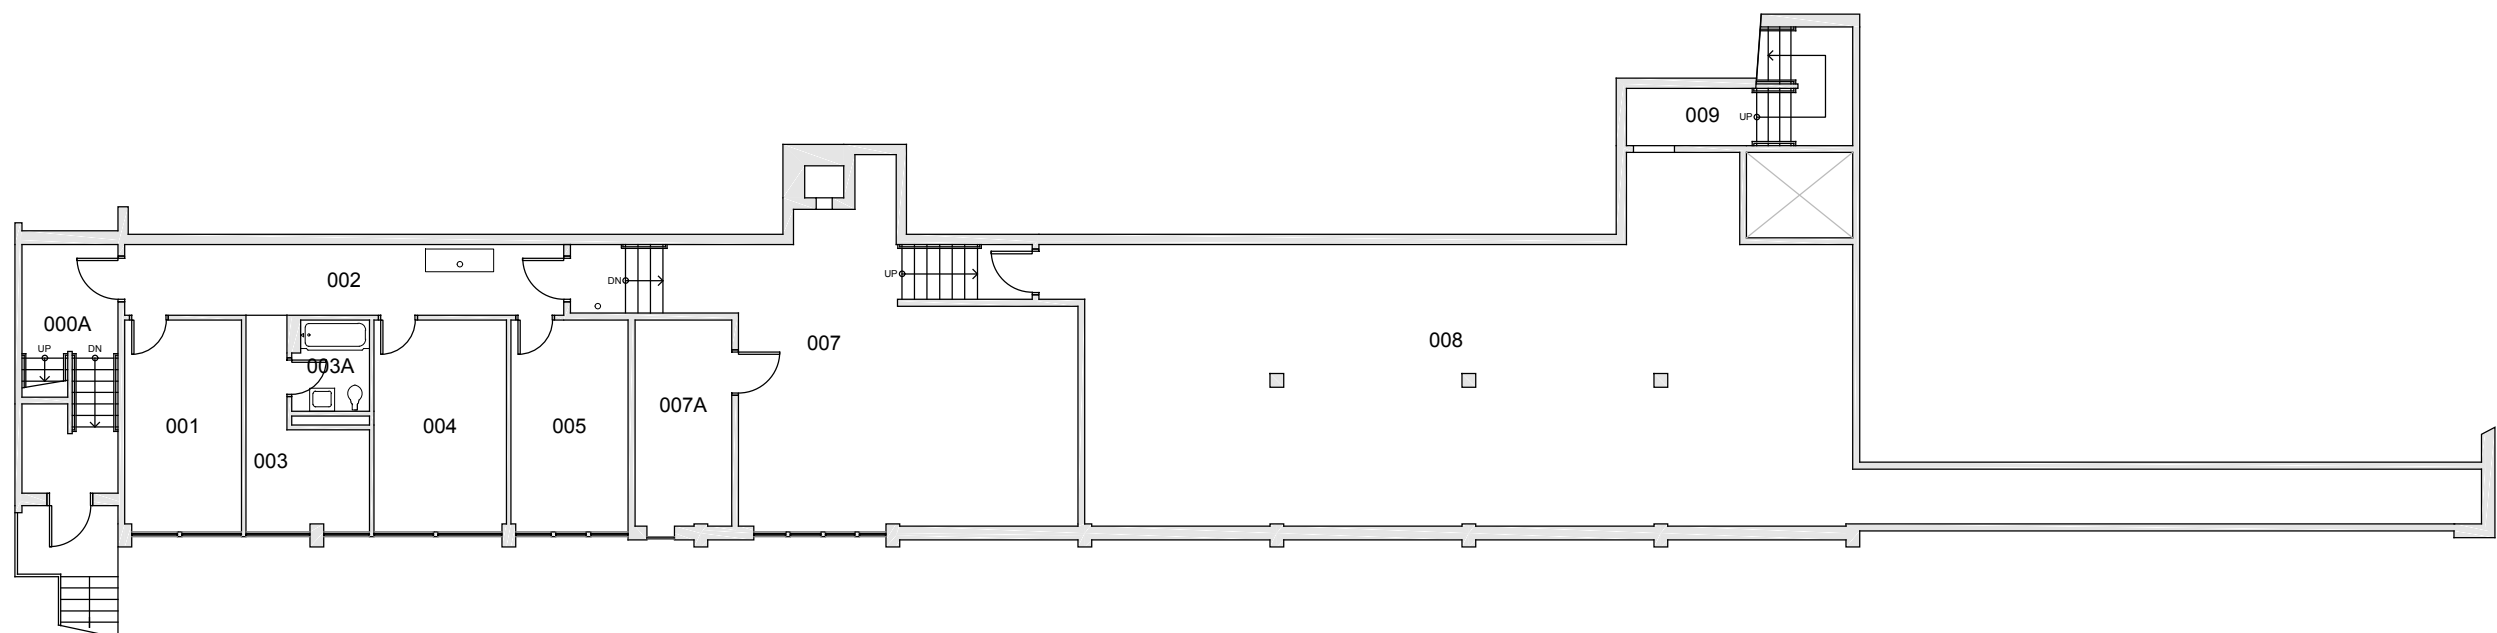

BASE FLOOR PLAN

Western Washington University (WWU) makes these documents available on an "as is" basis. All warranties and representations of any kind with regard to said documents are disclaimed, including the implied warranties of merchantability and fitness for a particular use. WWU does not warrant the documents against deficiencies of any kind.

EDENS NORTH BASEMENT	Last Sync With AIM: 02/09/2017
Last Drawing Revision: 02/15/2017	

Building EN
Floor # B