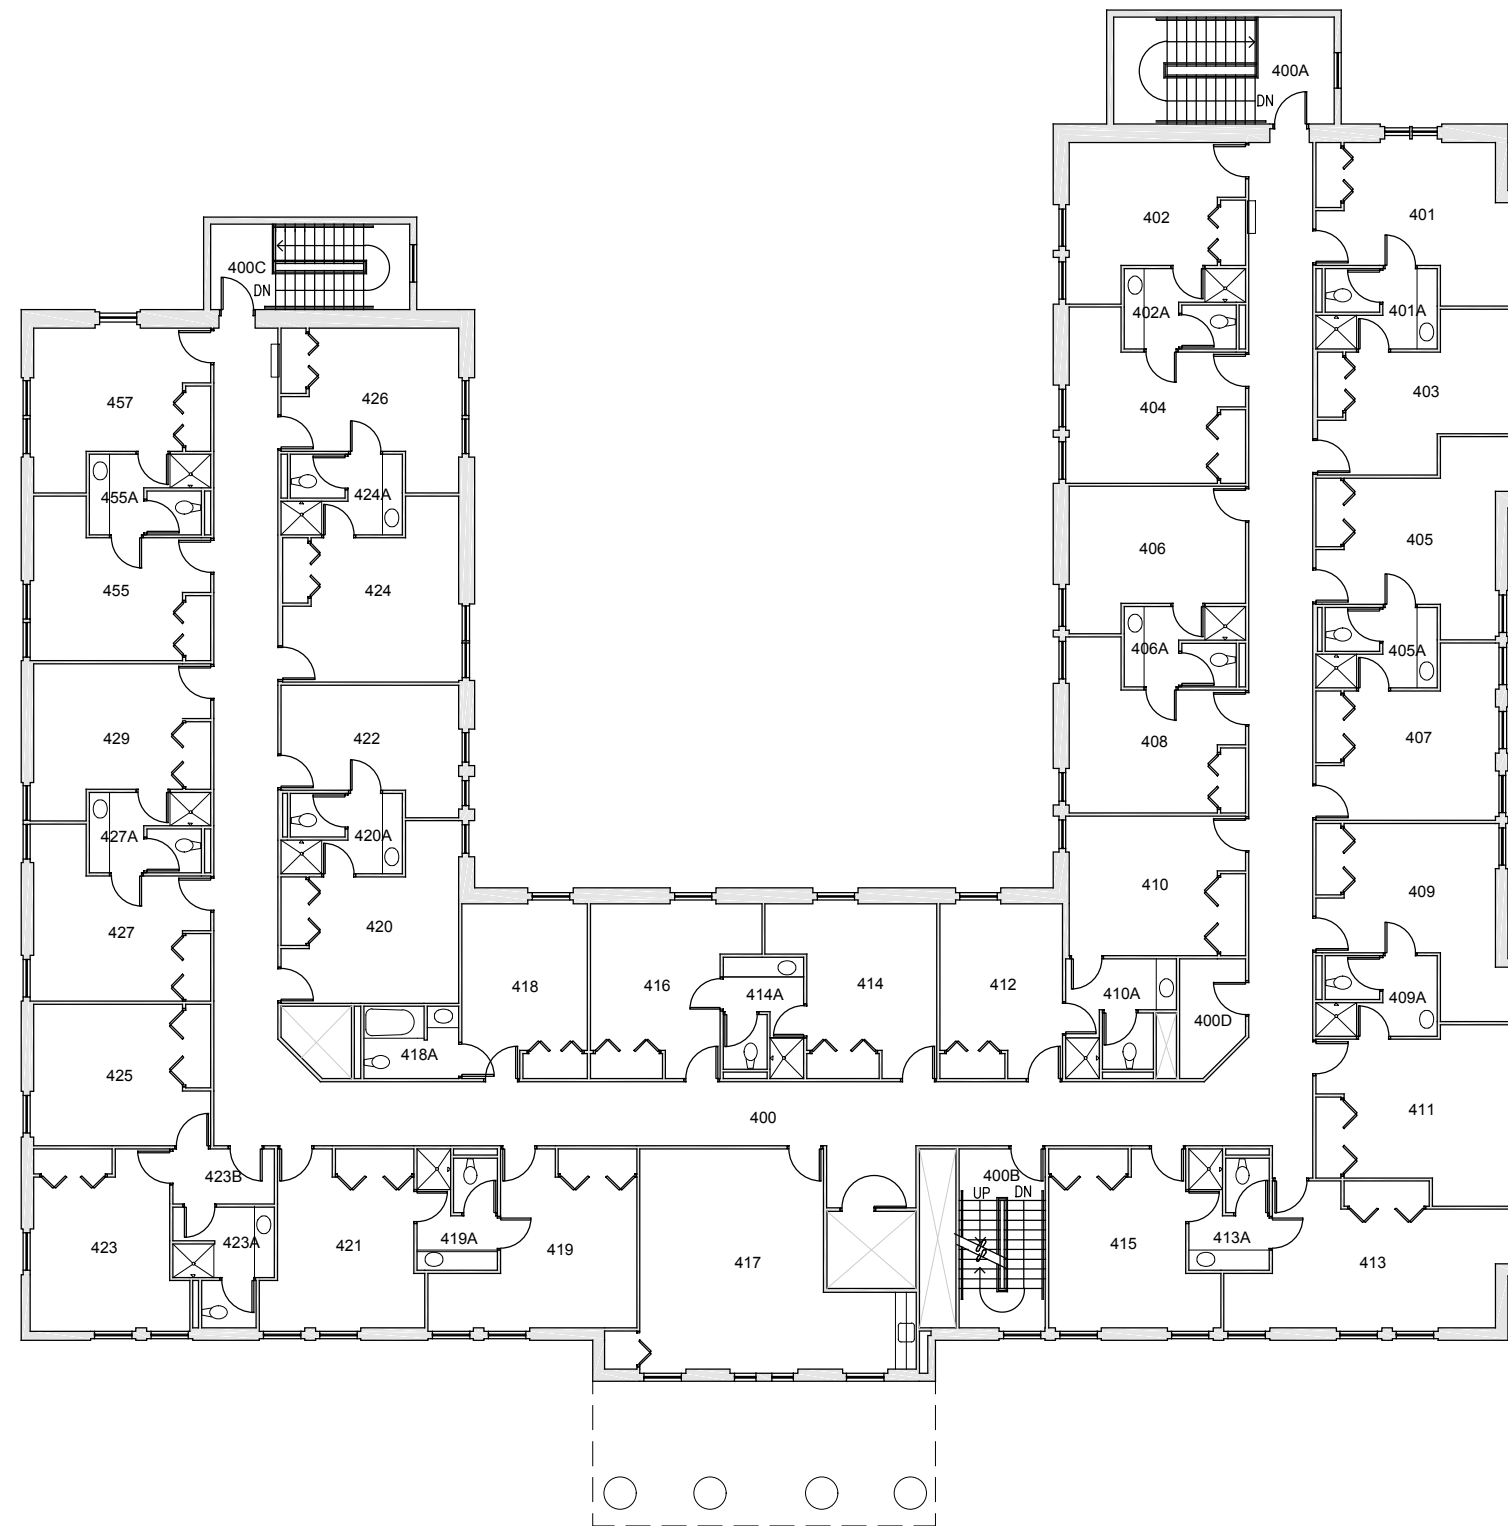

EDENS HALL
FLOOR 1

Last Drawing Revision: 05/23/2017

Last Sync With AIM: 02/09/2017

Building	EH
Floor #	01

BASE FLOOR PLAN

Western Washington University (WWU) makes these documents available on an "as is" basis. All warranties and representations of any kind with regard to said documents are disclaimed, including the implied warranties of merchantability and fitness for a particular use. WWU does not warrant the documents against deficiencies of any kind.

EDENS HALL
FLOOR 2

Last Drawing Revision: 05/23/2017

Last Sync With AIM: 02/09/2017

Building	EH
Floor #	02

BASE FLOOR PLAN

Western Washington University (WWU) makes these documents available on an "as is" basis. All warranties and representations of any kind with regard to said documents are disclaimed, including the implied warranties of merchantability and fitness for a particular use. WWU does not warrant the documents against deficiencies of any kind.

EDENS HALL	
FLOOR 3	
Last Drawing Revision: 02/15/2017	Last Sync With AIM: 02/09/2017

Building	EH
Floor #	03

BASE FLOOR PLAN

Western Washington University (WWU) makes these documents available on an "as is" basis. All warranties and representations of any kind with regard to said documents are disclaimed, including the implied warranties of merchantability and fitness for a particular use. WWU does not warrant the documents against deficiencies of any kind.

EDENS HALL
FLOOR 4

Last Drawing Revision: 02/15/2017 Last Sync With AIM: 02/09/2017

Building	EH
Floor #	04