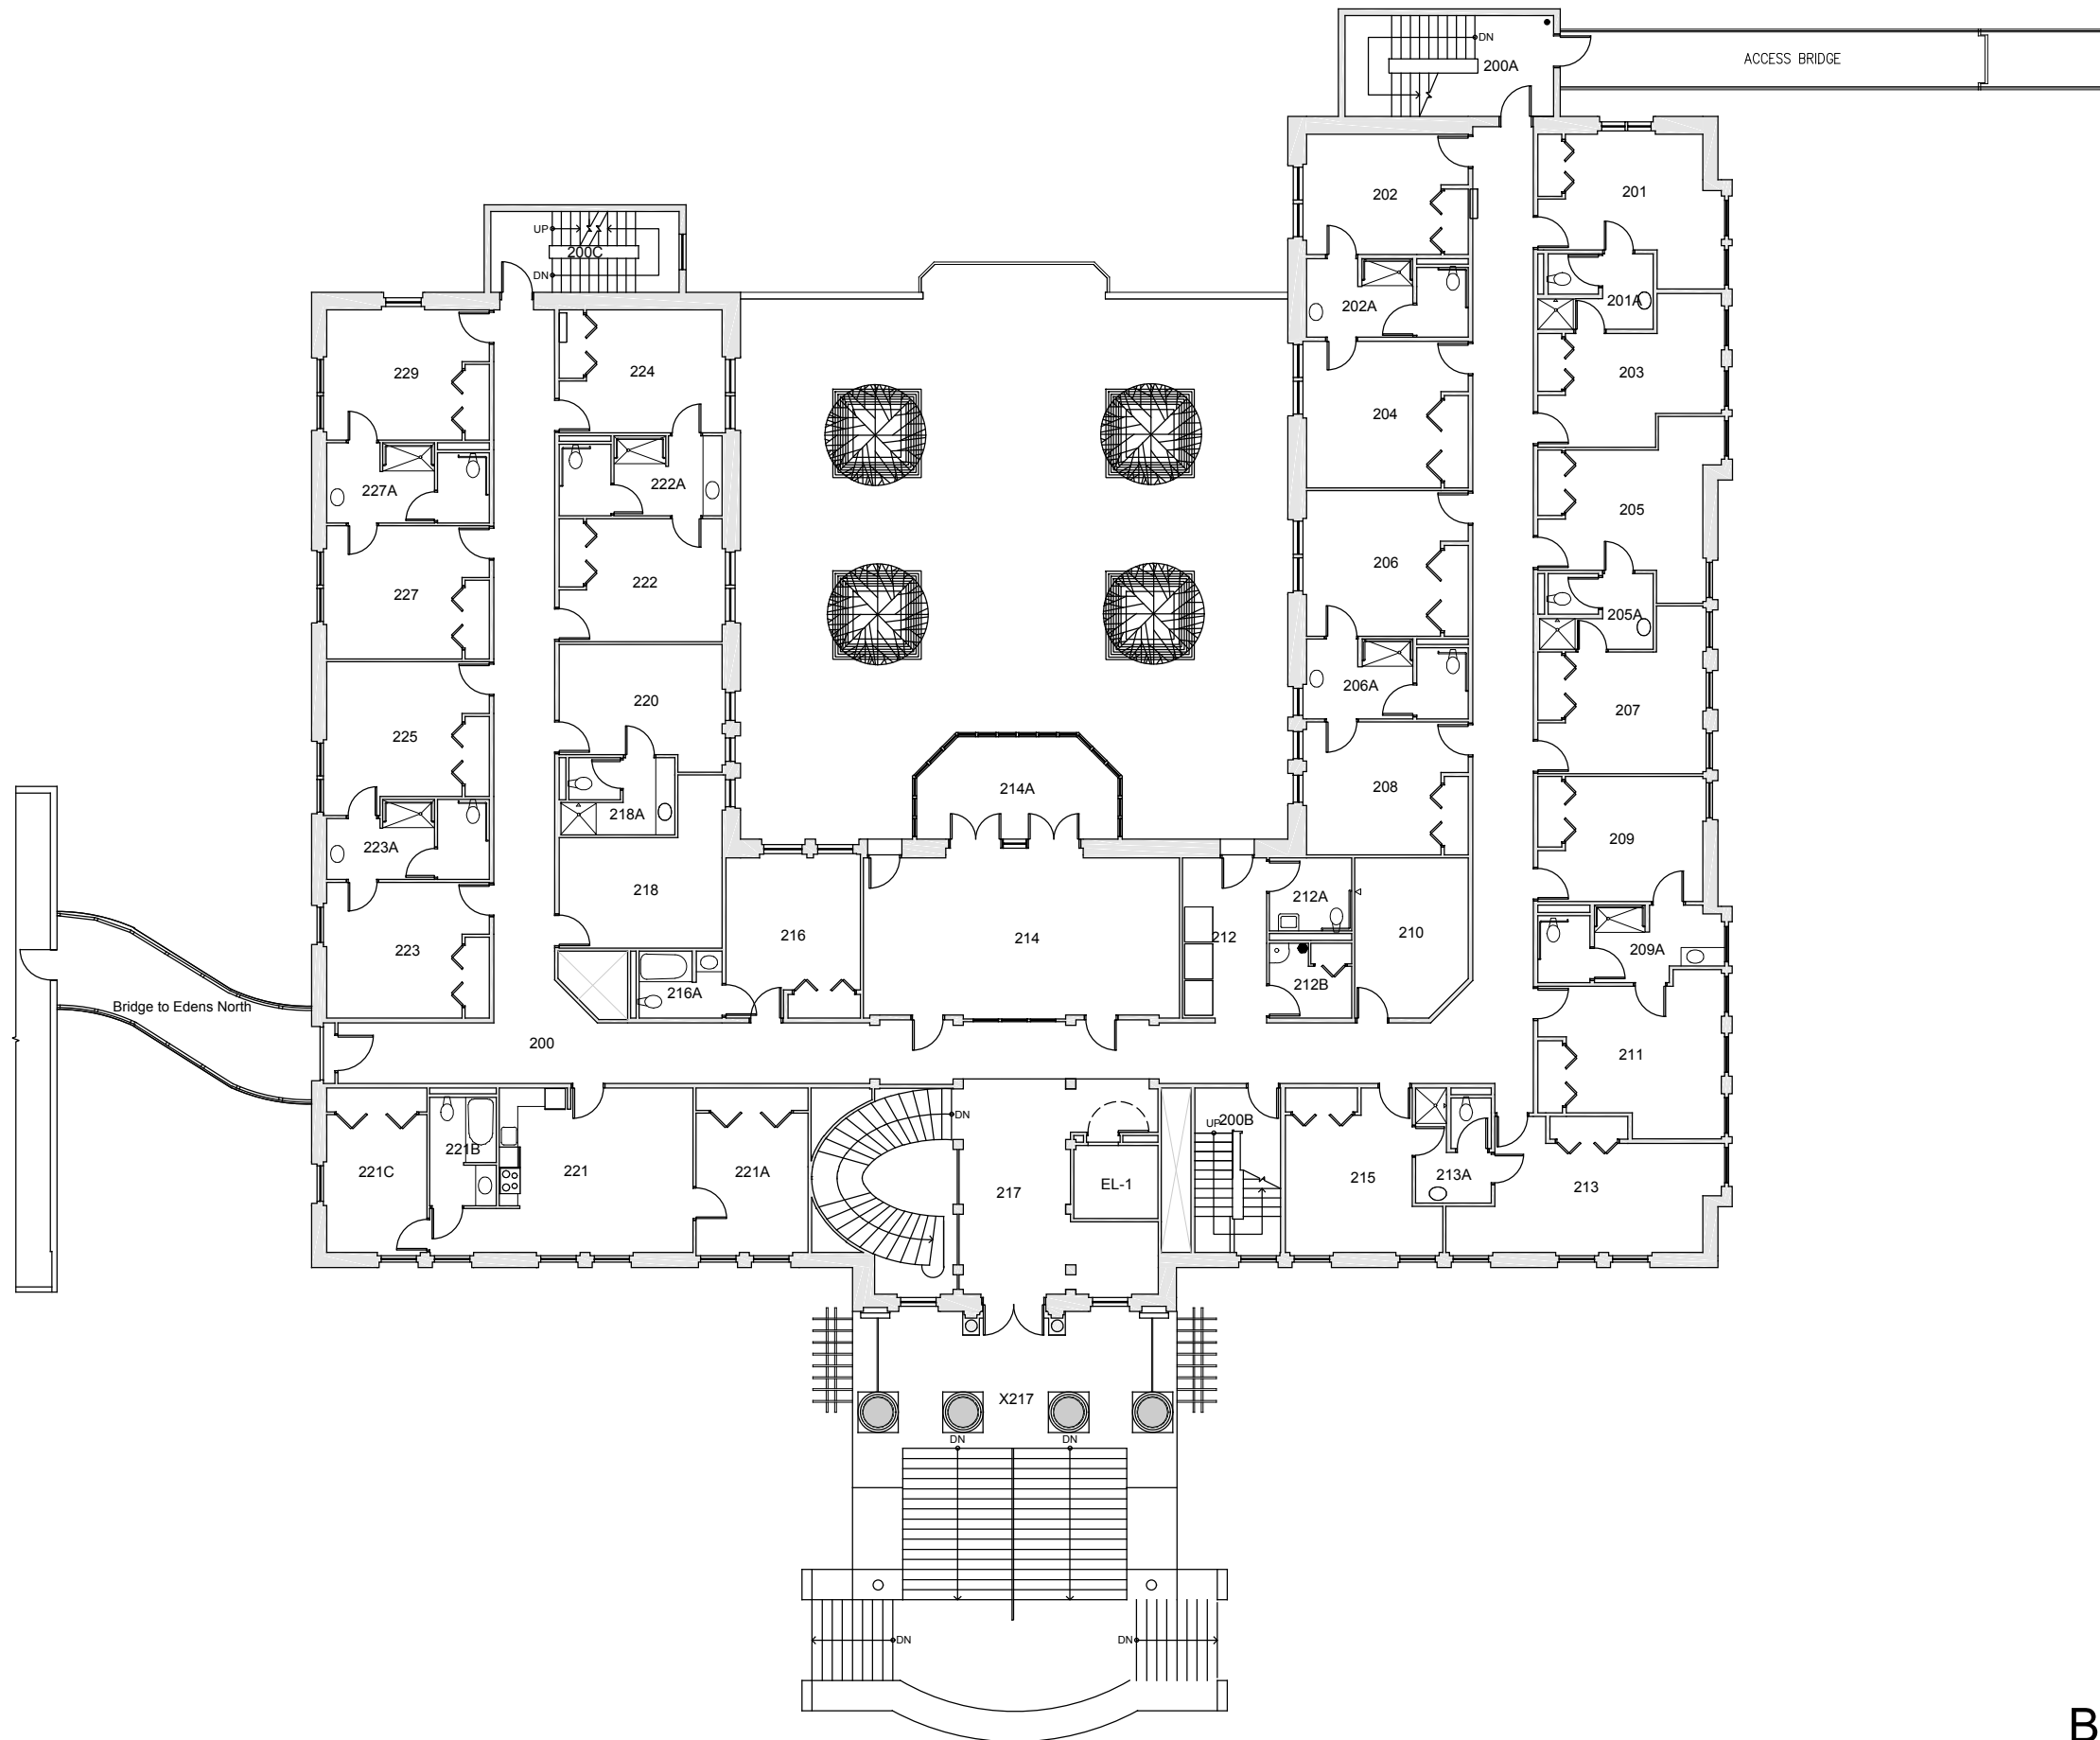

BASE FLOOR PLAN

Western Washington University (WWU) makes these documents available on an "as is" basis. All warranties and representations of any kind with regard to said documents are disclaimed, including the implied warranties of merchantability and fitness for a particular use. WWU does not warrant the documents against deficiencies of any kind.

EDENS HALL
FLOOR 1

Last Drawing Revision: 05/23/2017

Last Sync With AIM: 02/09/2017

Building	EH
Floor #	01

BASE FLOOR PLAN

Western Washington University (WWU) makes these documents available on an "as is" basis. All warranties and representations of any kind with regard to said documents are disclaimed, including the implied warranties of merchantability and fitness for a particular use. WWU does not warrant the documents against deficiencies of any kind.

EDENS HALL
FLOOR 2

Last Drawing Revision: 05/23/2017

Last Sync With AIM: 02/09/2017

Building	EH
Floor #	02

BASE FLOOR PLAN

Western Washington University (WWU) makes these documents available on an "as is" basis. All warranties and representations of any kind with regard to said documents are disclaimed, including the implied warranties of merchantability and fitness for a particular use. WWU does not warrant the documents against deficiencies of any kind.

EDENS HALL
FLOOR 4

Last Drawing Revision: 02/15/2017 Last Sync With AIM: 02/09/2017

Building	EH
Floor #	04