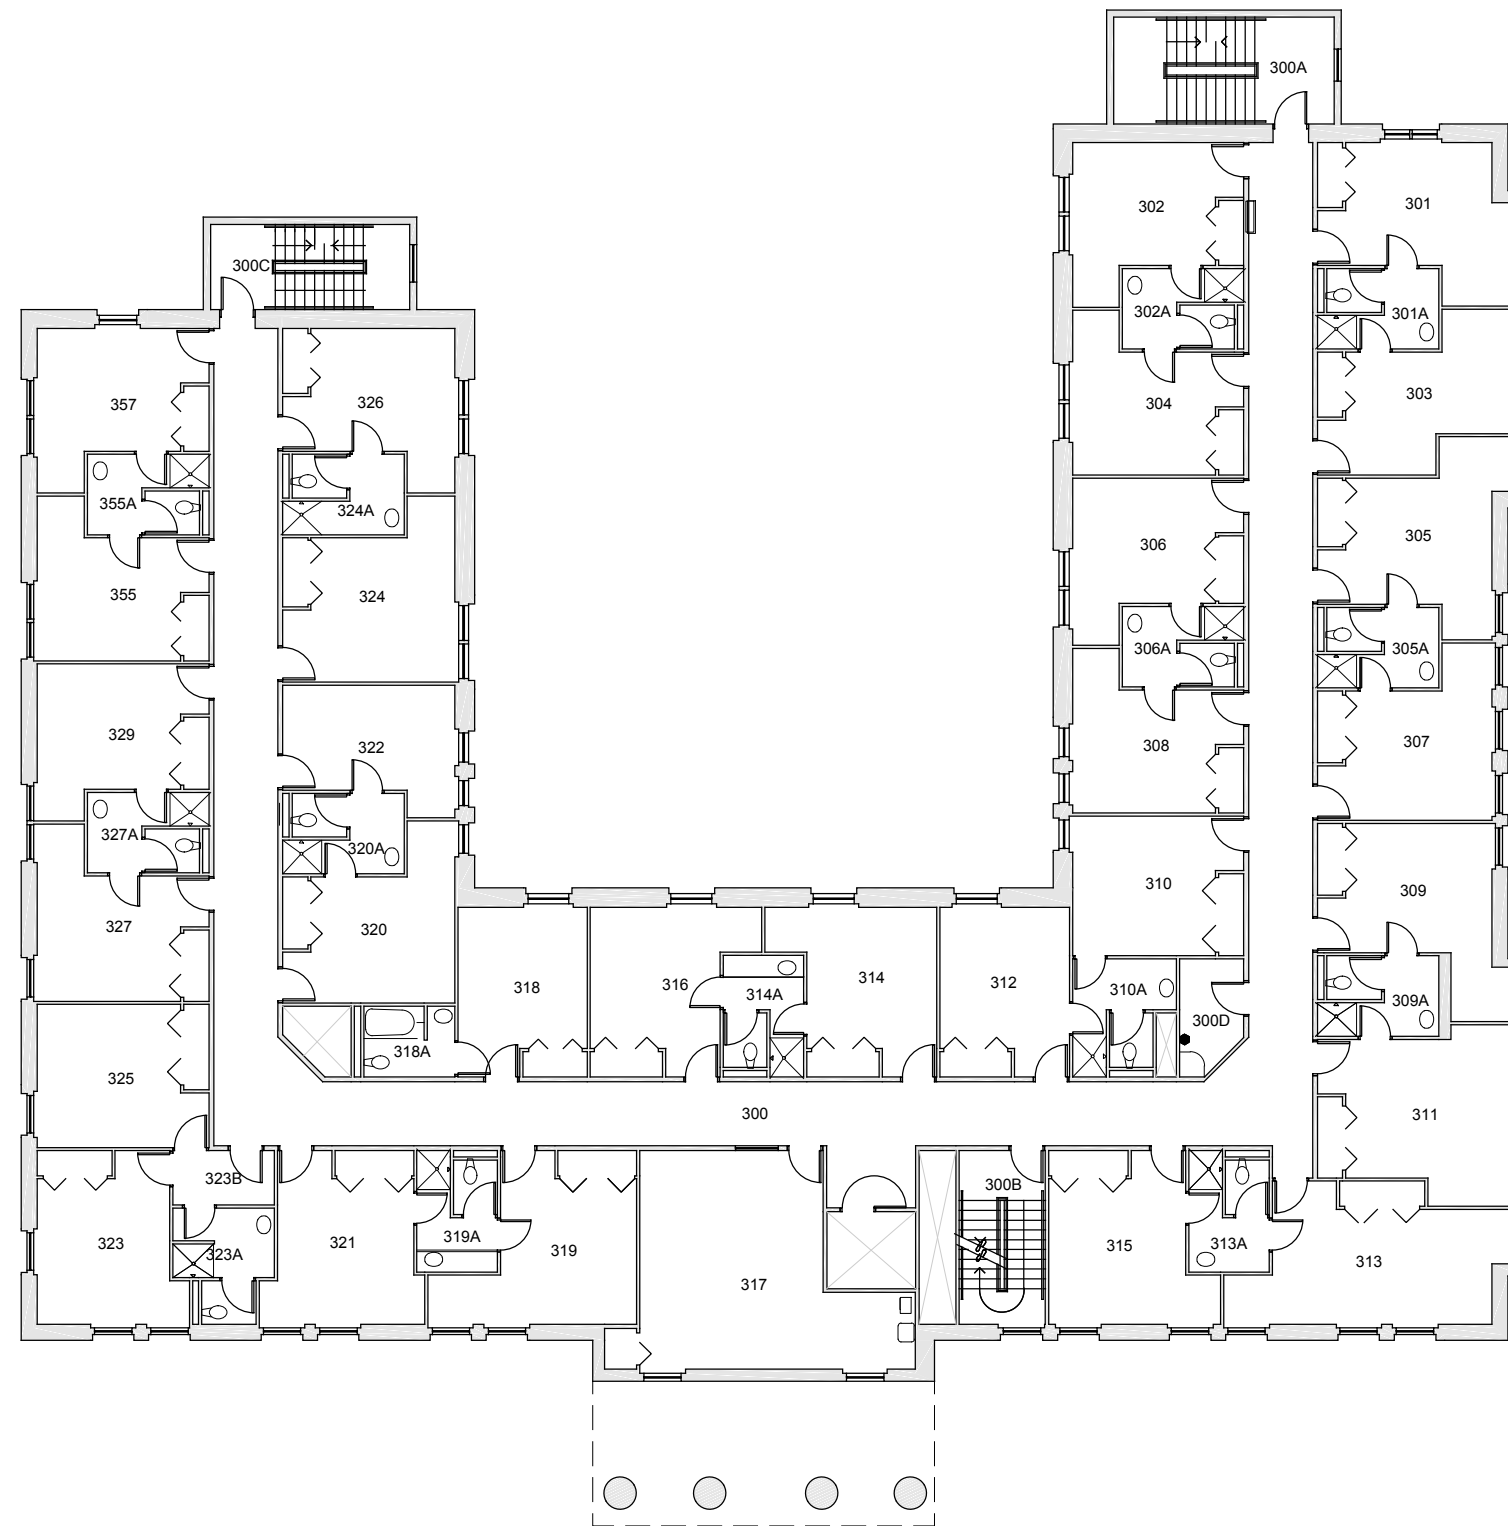

EDENS HALL
FLOOR 1

Last Drawing Revision: 05/23/2017

Last Sync With AIM: 02/09/2017

Building	EH
Floor #	01

BASE FLOOR PLAN

Western Washington University (WWU) makes these documents available on an "as is" basis. All warranties and representations of any kind with regard to said documents are disclaimed, including the implied warranties of merchantability and fitness for a particular use. WWU does not warrant the documents against deficiencies of any kind.

EDENS HALL
FLOOR 2

Last Drawing Revision: 05/23/2017

Last Sync With AIM: 02/09/2017

Building	EH
Floor #	02

BASE FLOOR PLAN

Western Washington University (WWU) makes these documents available on an "as is" basis. All warranties and representations of any kind with regard to said documents are disclaimed, including the implied warranties of merchantability and fitness for a particular use. WWU does not warrant the documents against deficiencies of any kind.